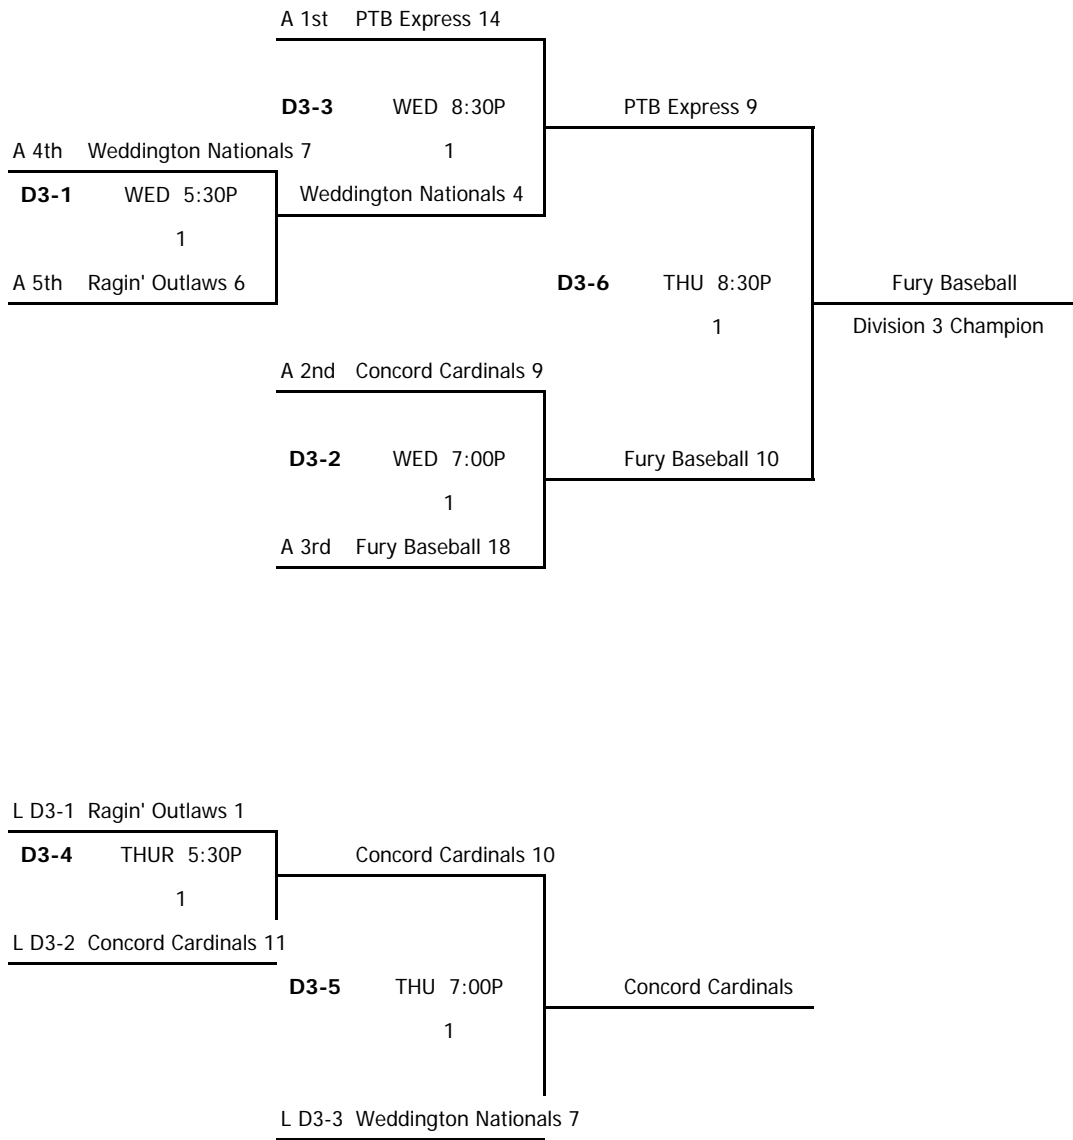

**2008 AAU Baseball National Tournament  
8:Under Coach Pitch**

**DIVISION 3**

Fields:

- 1 = Rocky River 1
- 2 = Rocky River 2

**KEY:**

game #	day & time	field