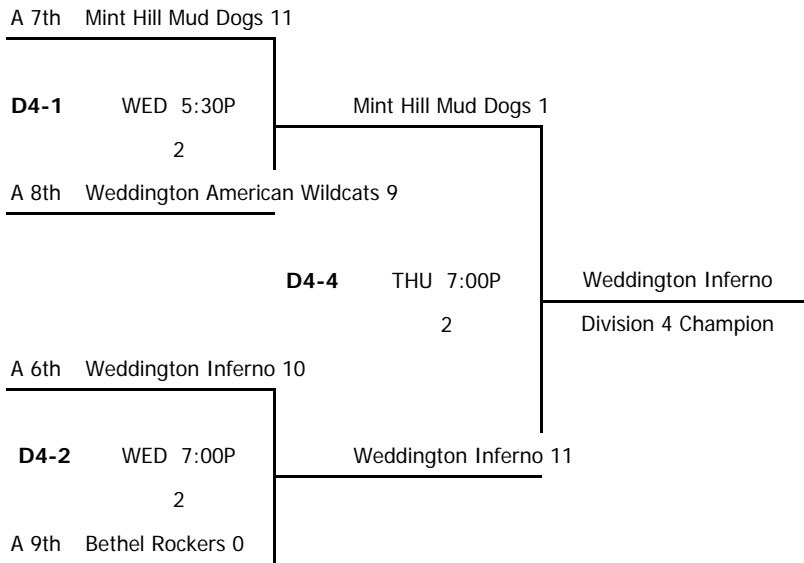

DIVISION 4

KEY:

Fields:

- 1 = Rocky River 1
- 2 = Rocky River 2