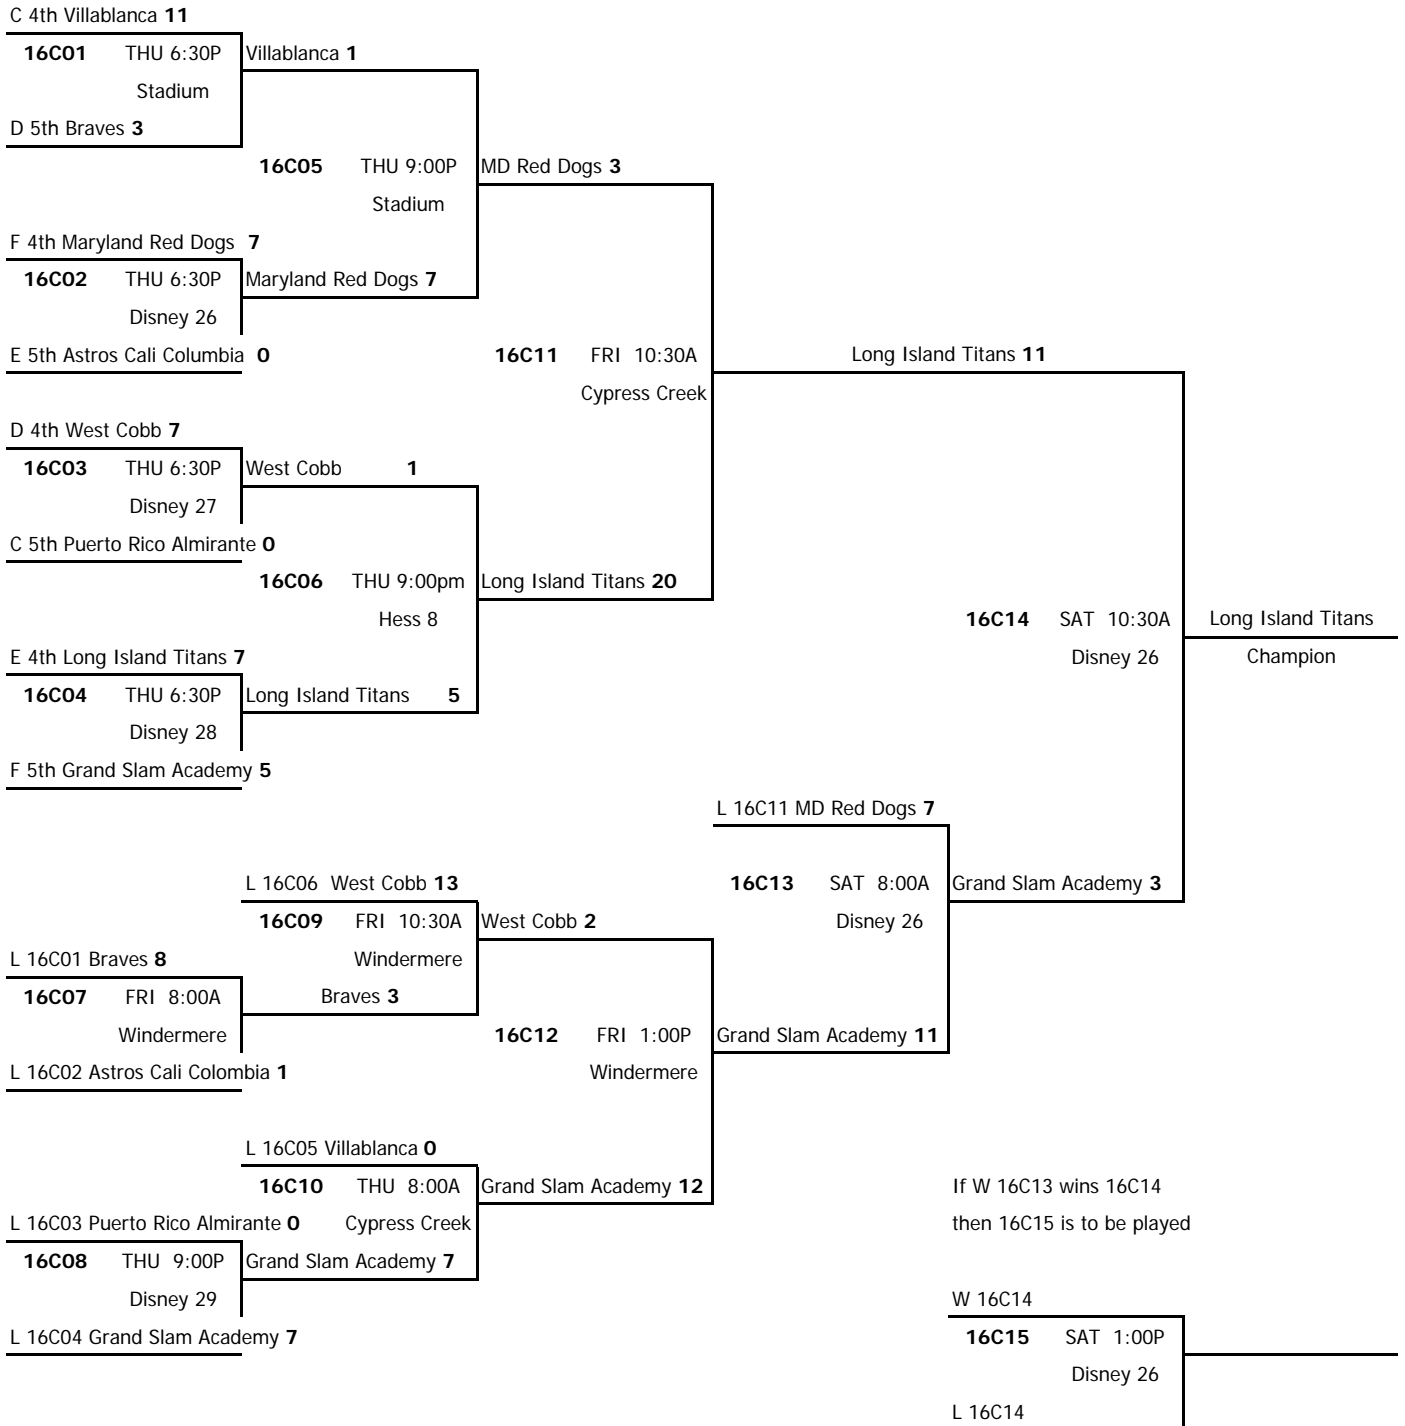

**2008 AAU Baseball National Tournament  
16:Under Division II  
Classic Bracket**

**KEY:** team  
 game # day & time  
 field  
 team