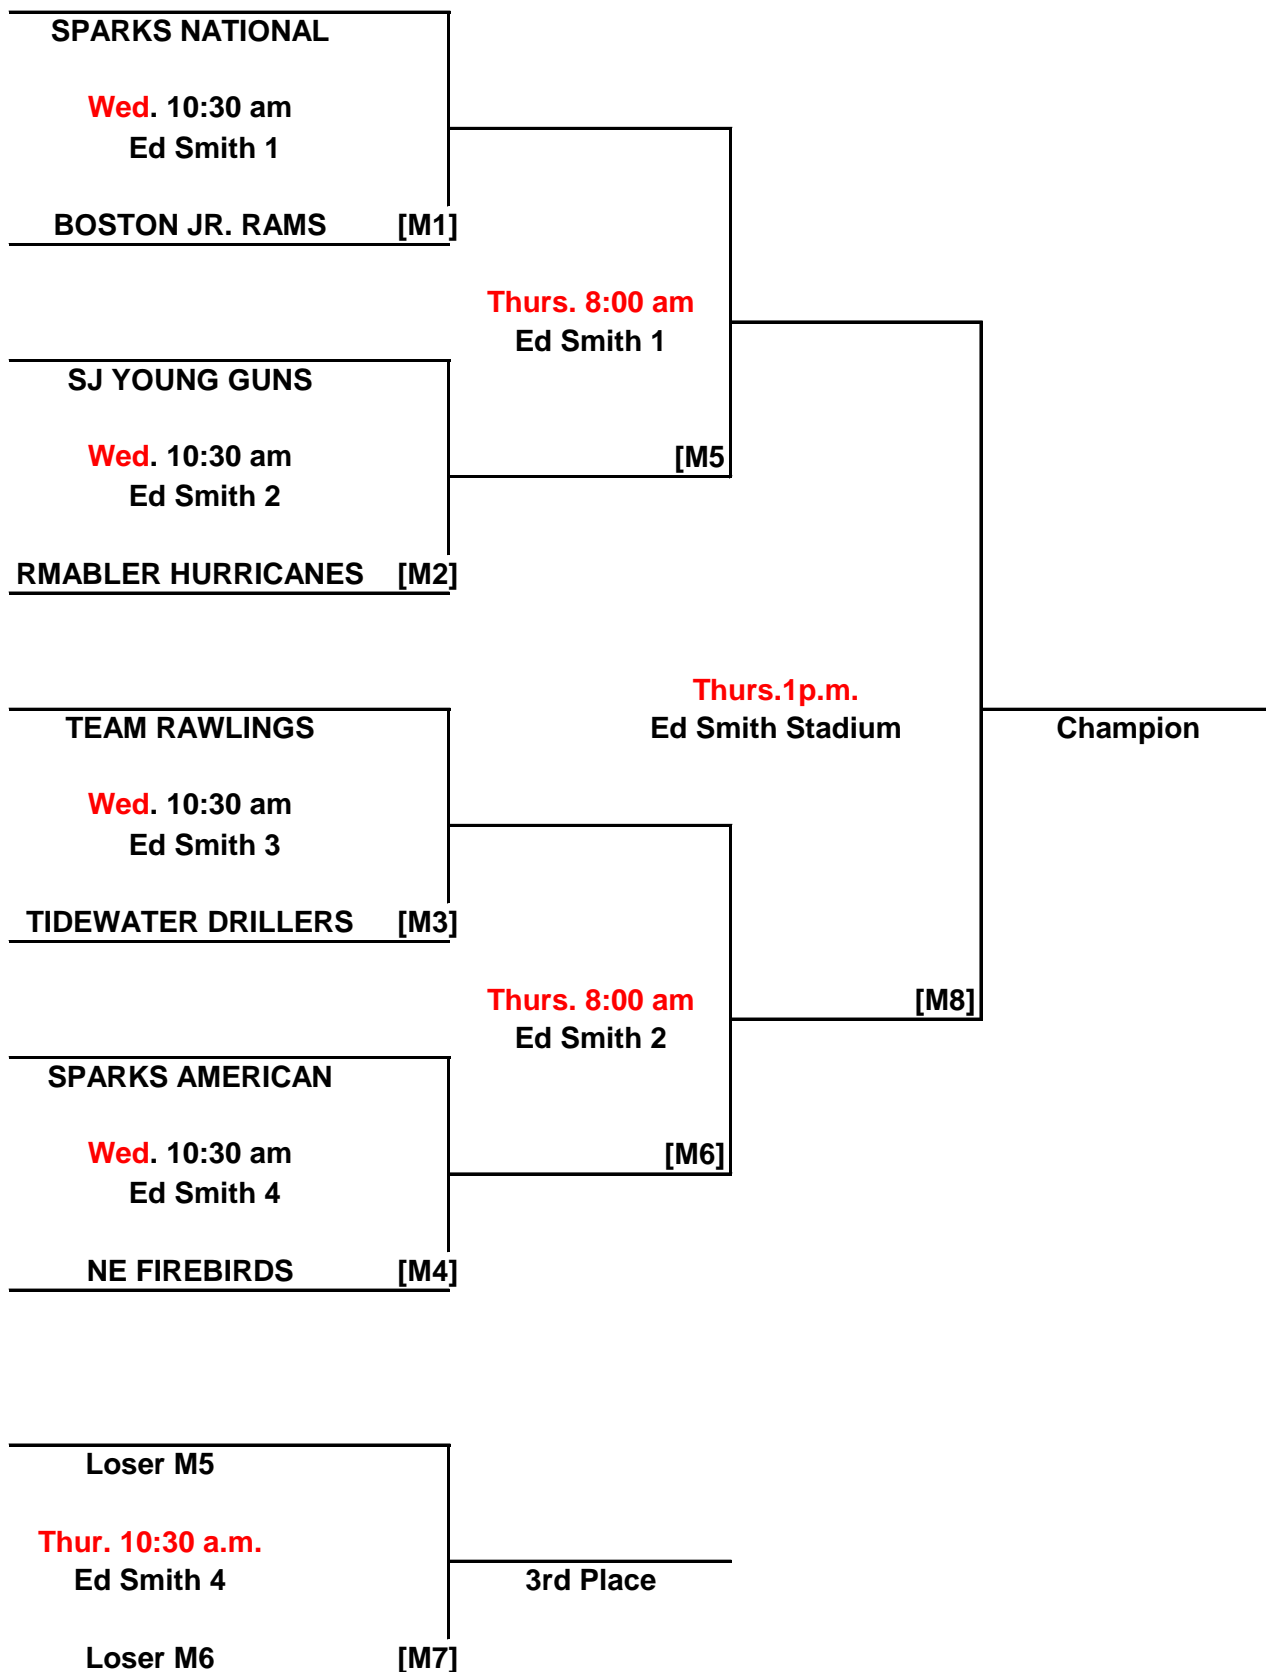

2009 AAU National Baseball Championship 14:U ~ Division 1

All schedules are tentative and subject to change

~ CHAMPIONSHIP BRACKET ~