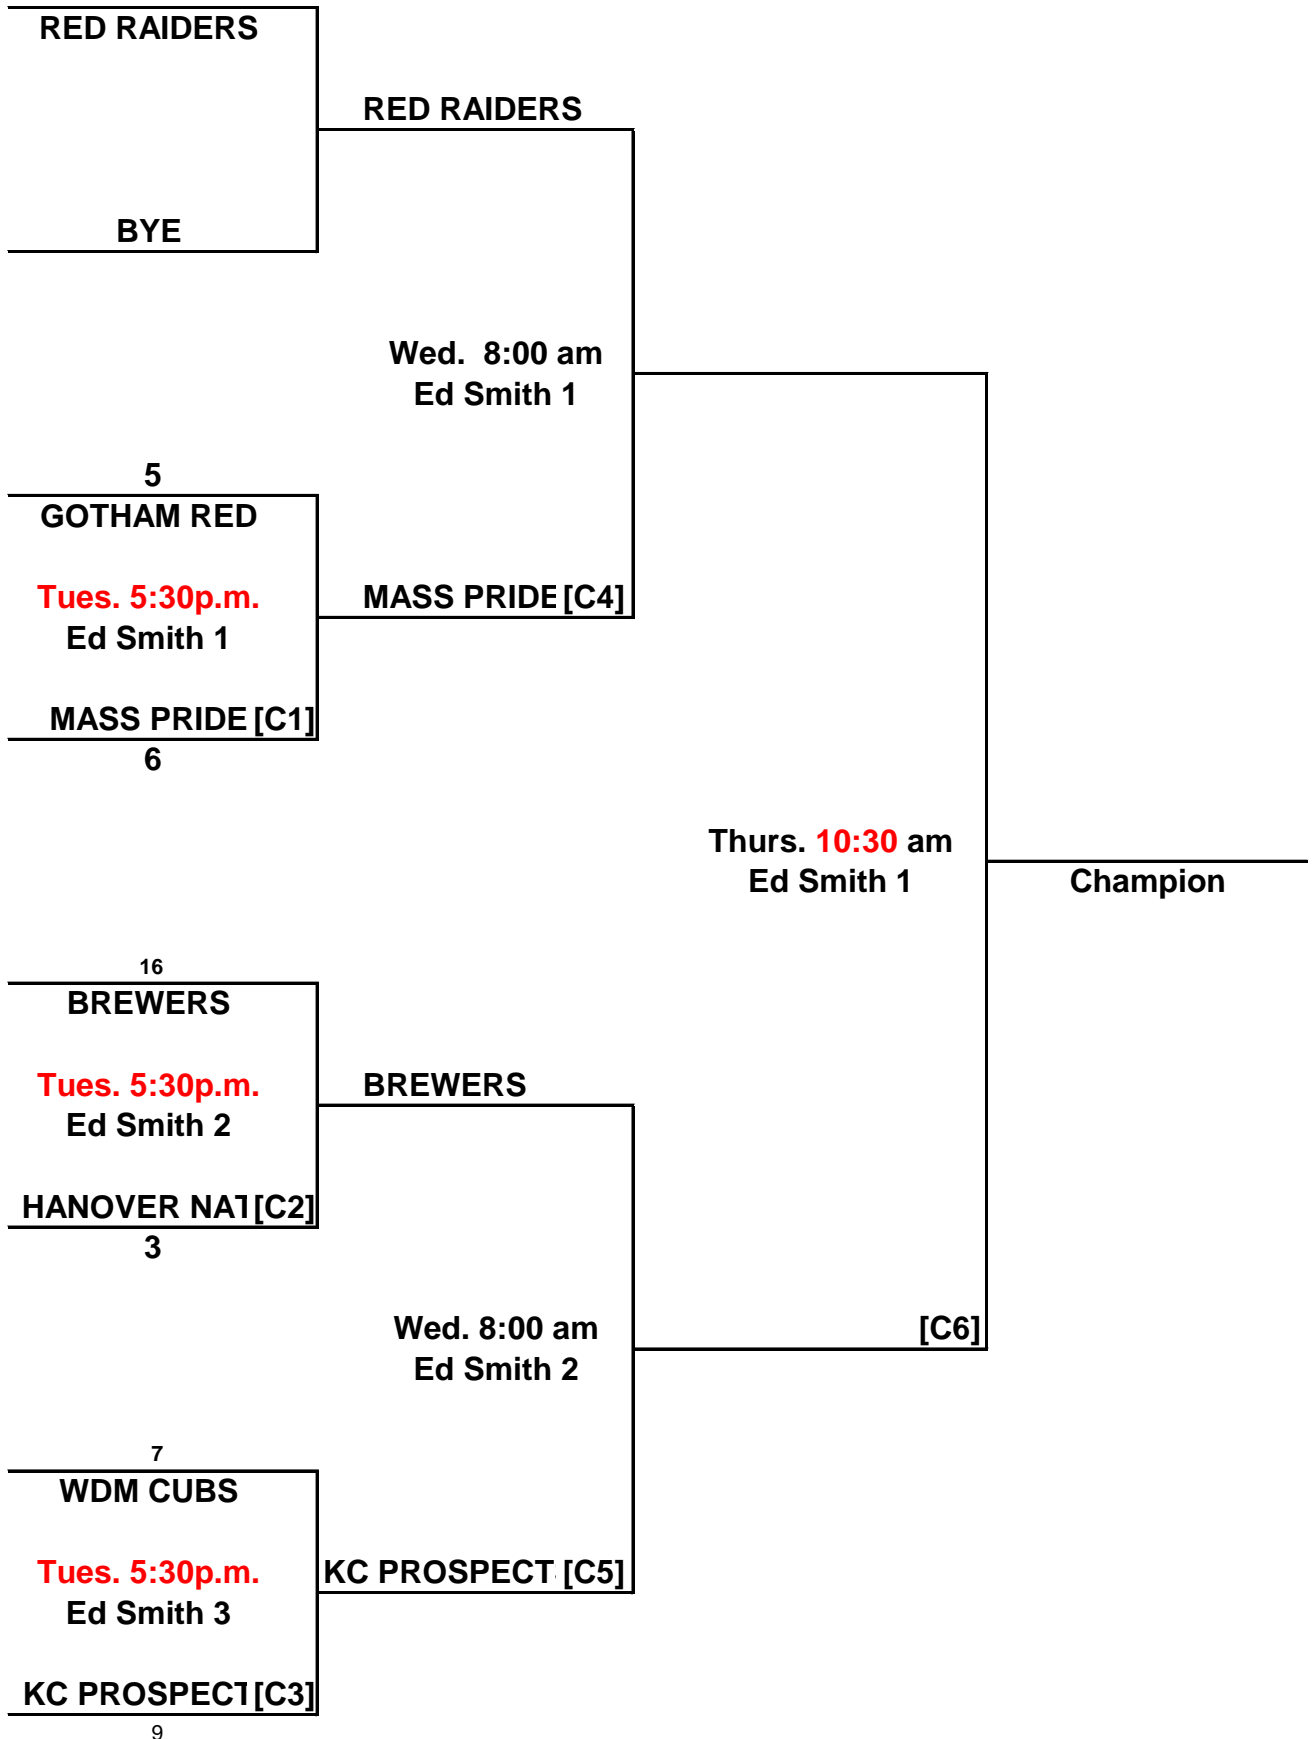

2009 AAU National Baseball Championship 14:U ~ Division 1

All schedules are tentative and subject to change

~ CLASSIC BRACKET ~