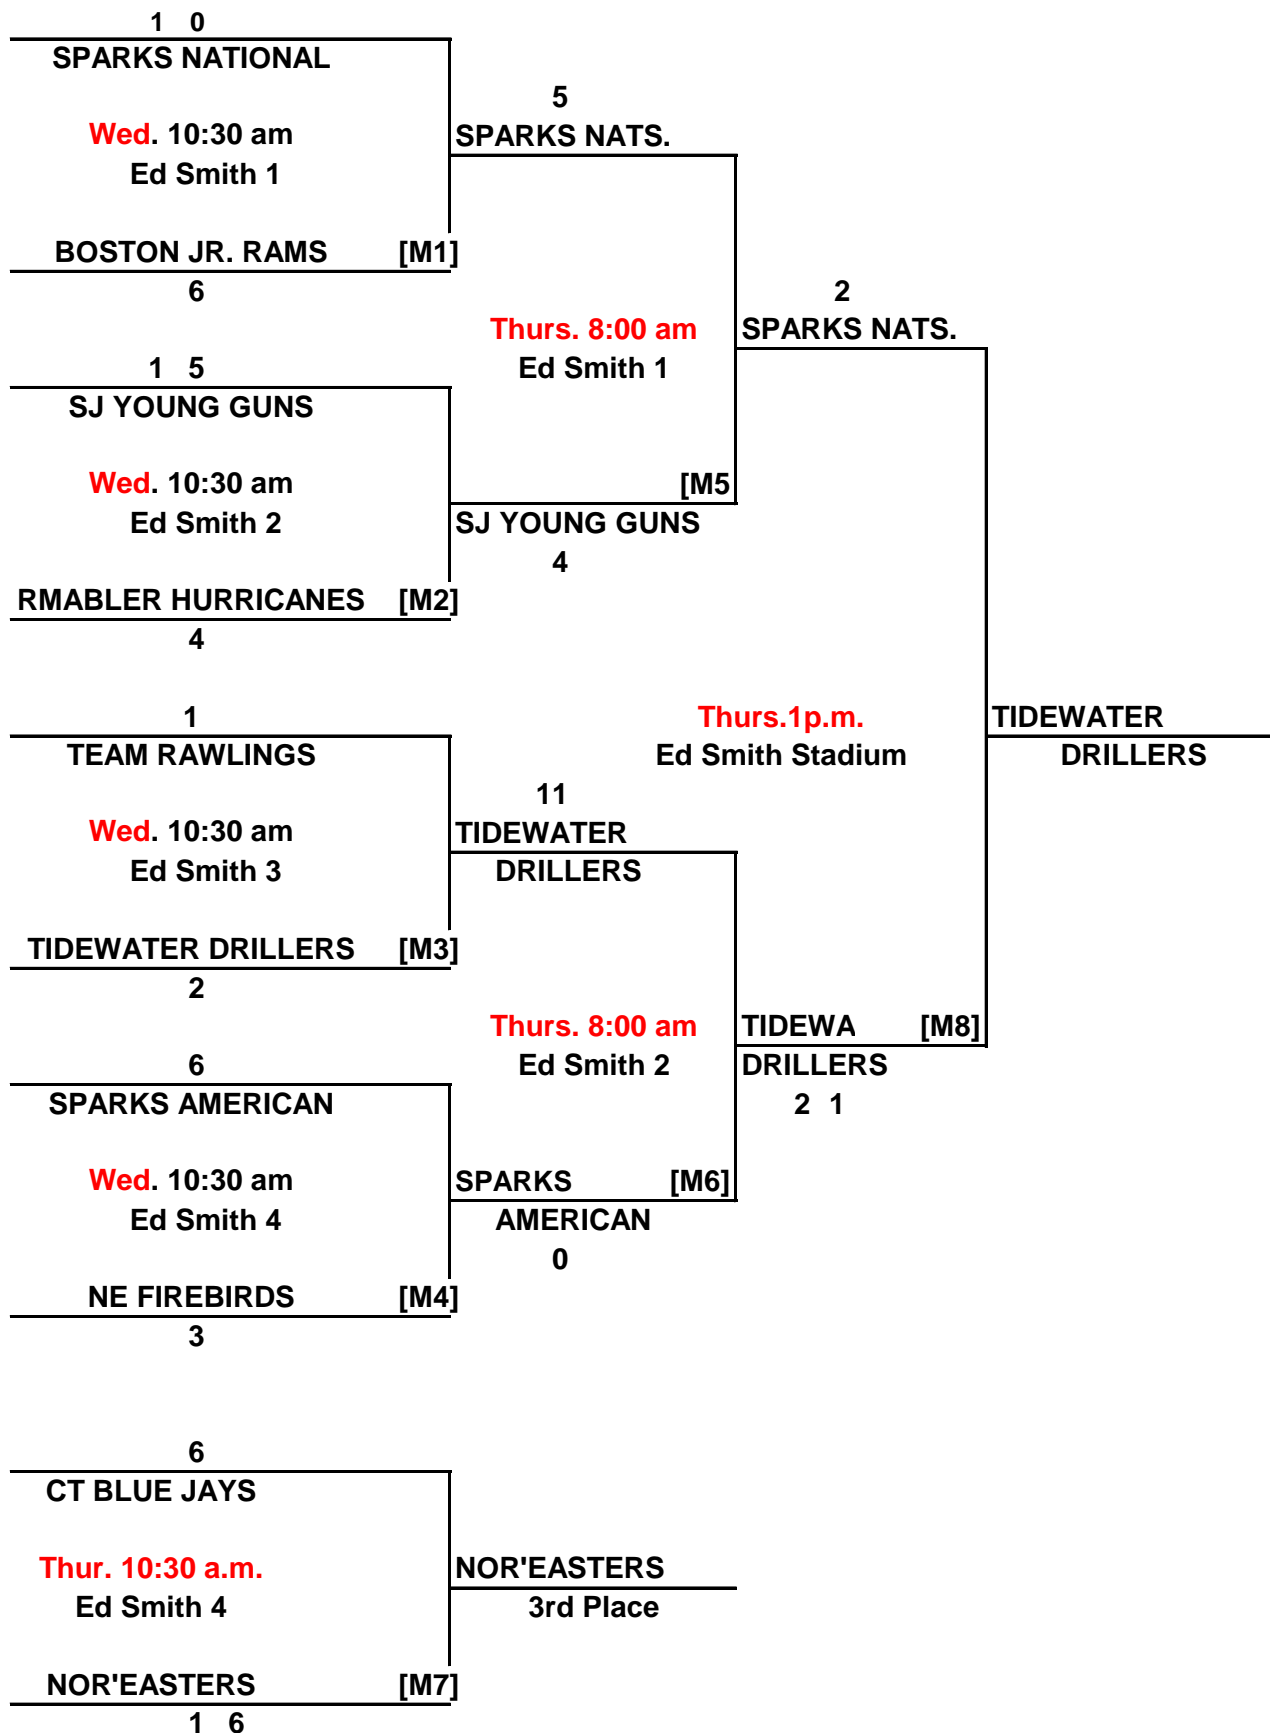

2009 AAU National Baseball Championship 14:U ~ Division 1

All schedules are tentative and subject to change

~ CHAMPIONSHIP BRACKET ~