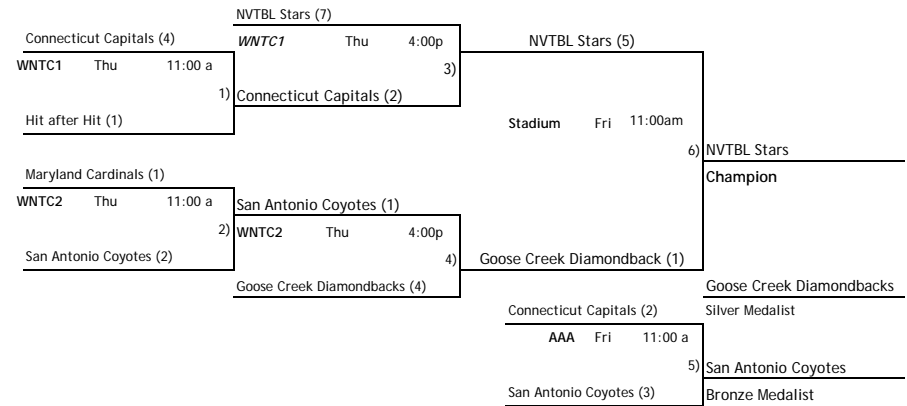

HOME	SCORE	VISITOR	SCORE	DAY	TIME	FIELD
A2	5	A4	2	Mon	8:30 a	Stadium
A1	4	A5	13	Mon	8:30 a	WNTC1
A5	9	A3	0	Mon	11:00 a	WNTC1
A4	3	A1	12	Mon	1:30 p	WNTC1
A3	1	A2	3	Mon	4:00 p	WNTC1

HOME	SCORE	VISITOR	SCORE	DAY	TIME	FIELD
A3	7	A4	8	Tue	8:30 a	WNTC1
A2	1	A1	11	Tue	11:00 a	WNTC1
A4	7	A5	10	Tue	11:00 a	WNTC2
A5	7	A2	4	Tue	1:30 p	WNTC1
A1	6	A3	8	Tue	4:00 p	WNTC1

POOL B

W	L	Rank	Team	State
4	0	B1	NVTBL Stars	PV
2	2	B2	Brandon Xtreme	FL
1	3	B3	South Shore Spartans	NE
3	1	B4	Connecticut Capitals	CT
0	4	B5	Legends	NE

HOME	SCORE	VISITOR	SCORE	DAY	TIME	FIELD
B1	13	B5	1	Mon	8:30 a	AAA
B2	1	B4	3	Mon	11:00 a	Stadium
B5	6	B3	10	Mon	11:00 a	AAA
B4	2	B1	5	Mon	1:30 p	AAA
B3	1	B2	4	Mon	4:00 p	AAA

HOME	SCORE	VISITOR	SCORE	DAY	TIME	FIELD
B1	11	B2	2	Tue	8:30 a	WNTC2
B4	12	B3	5	Tue	8:30 a	VR1
B2	2	B5	0	Tue	11:00 a	VR1
B3	1	B1	18	Tue	1:30 p	VR1
B5	2	B4	14	Tue	4:00 p	WNTC2

POOL C

W	L	Rank	Team	State
0	4	C1	New England Diamond Dawgs	NE
2	2	C2	Team Connecticut Blue Jays	CT
2	2	C3	Hit After Hit	SE
4	0	C4	Goose Creek Diamondbacks	SC

HOME	SCORE	VISITOR	SCORE	DAY	TIME	FIELD
C1	1	C4	3	Mon	8:30 a	WNTC2
C2	2	C3	8	Mon	11:00 a	WNTC2
C3	4	C1	3	Mon	1:30 p	WNTC2
C4	4	C2	2	Mon	4:00 p	WNTC2

HOME	SCORE	VISITOR	SCORE	DAY	TIME	FIELD
C3	0	C4	7	Tue	8:30 a	Stadium
C1	3	C2	6	Tue	11:00 a	Stadium
4	7	3	5	Tue	3:00 p	ME1
2	16	1	4	Tue	3:00 p	ME2

KEY

Stadium	Manatee Stadium
WNTC1	Washington Nationals Training Complex 1
WNTC2	Washington Nationals Training Complex 2
AAA	Manatee AAA Field
VR1	Viera Regional 1
VR2	Viera Regional 2
ME1	Mitchell Ellington 1
ME2	Mitchell Ellington 2

D1 Championship