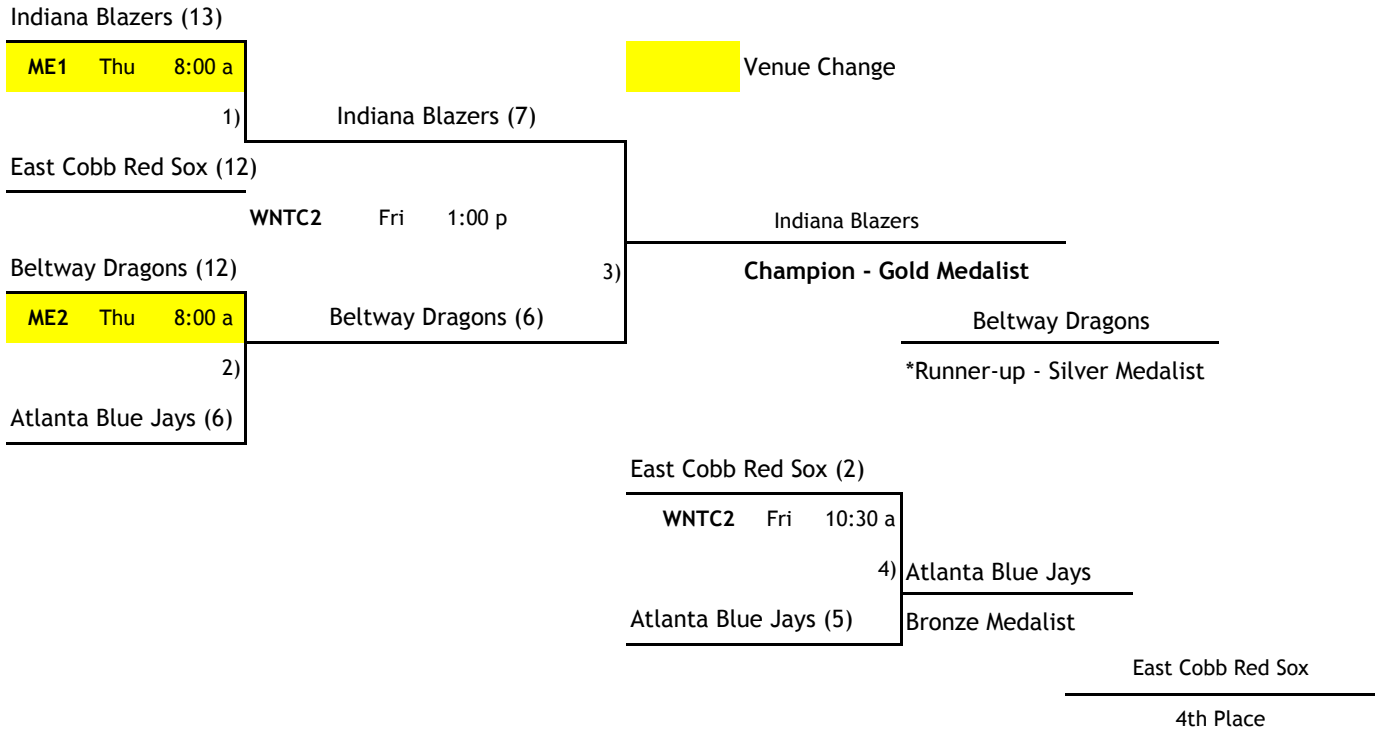

# 2010 AAU BASEBALL NATIONAL TOURNAMENT 15 and Under

## 15U Diamond Championship

## 15U Gold Championship