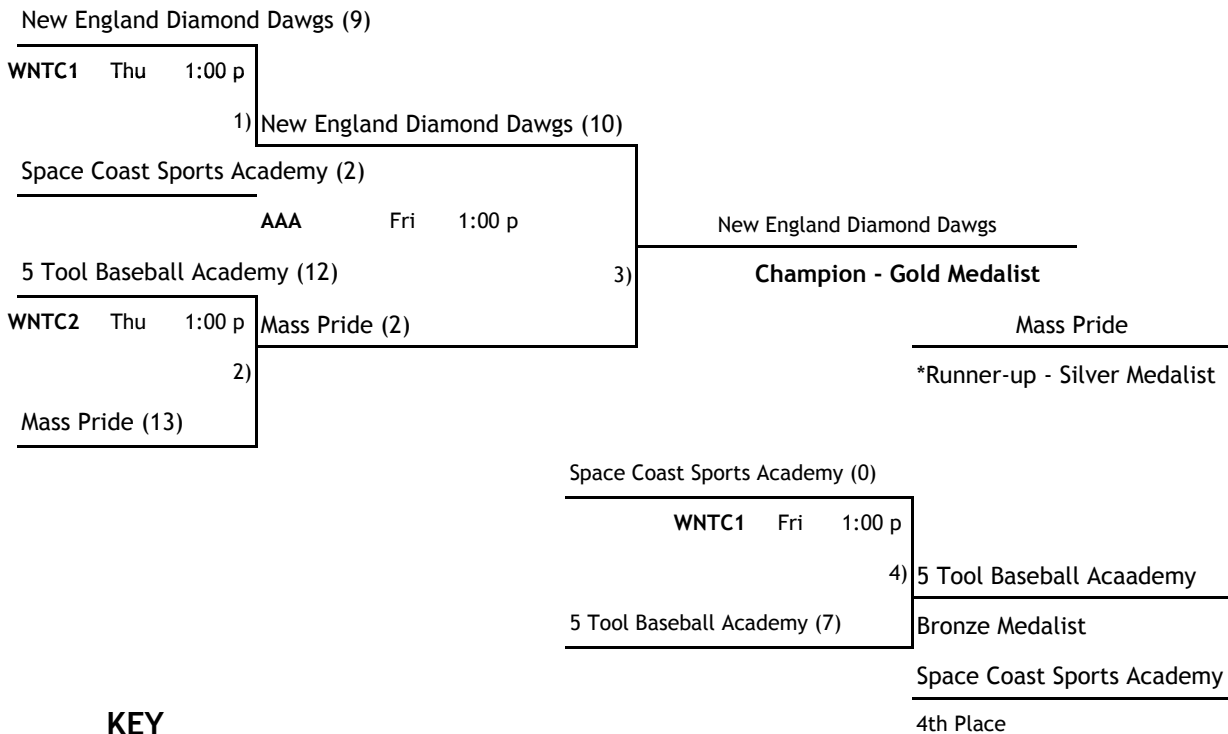

# 2010 AAU BASEBALL NATIONAL TOURNAMENT 15 and Under

## 15U Diamond Championship

## 15U Gold Championship