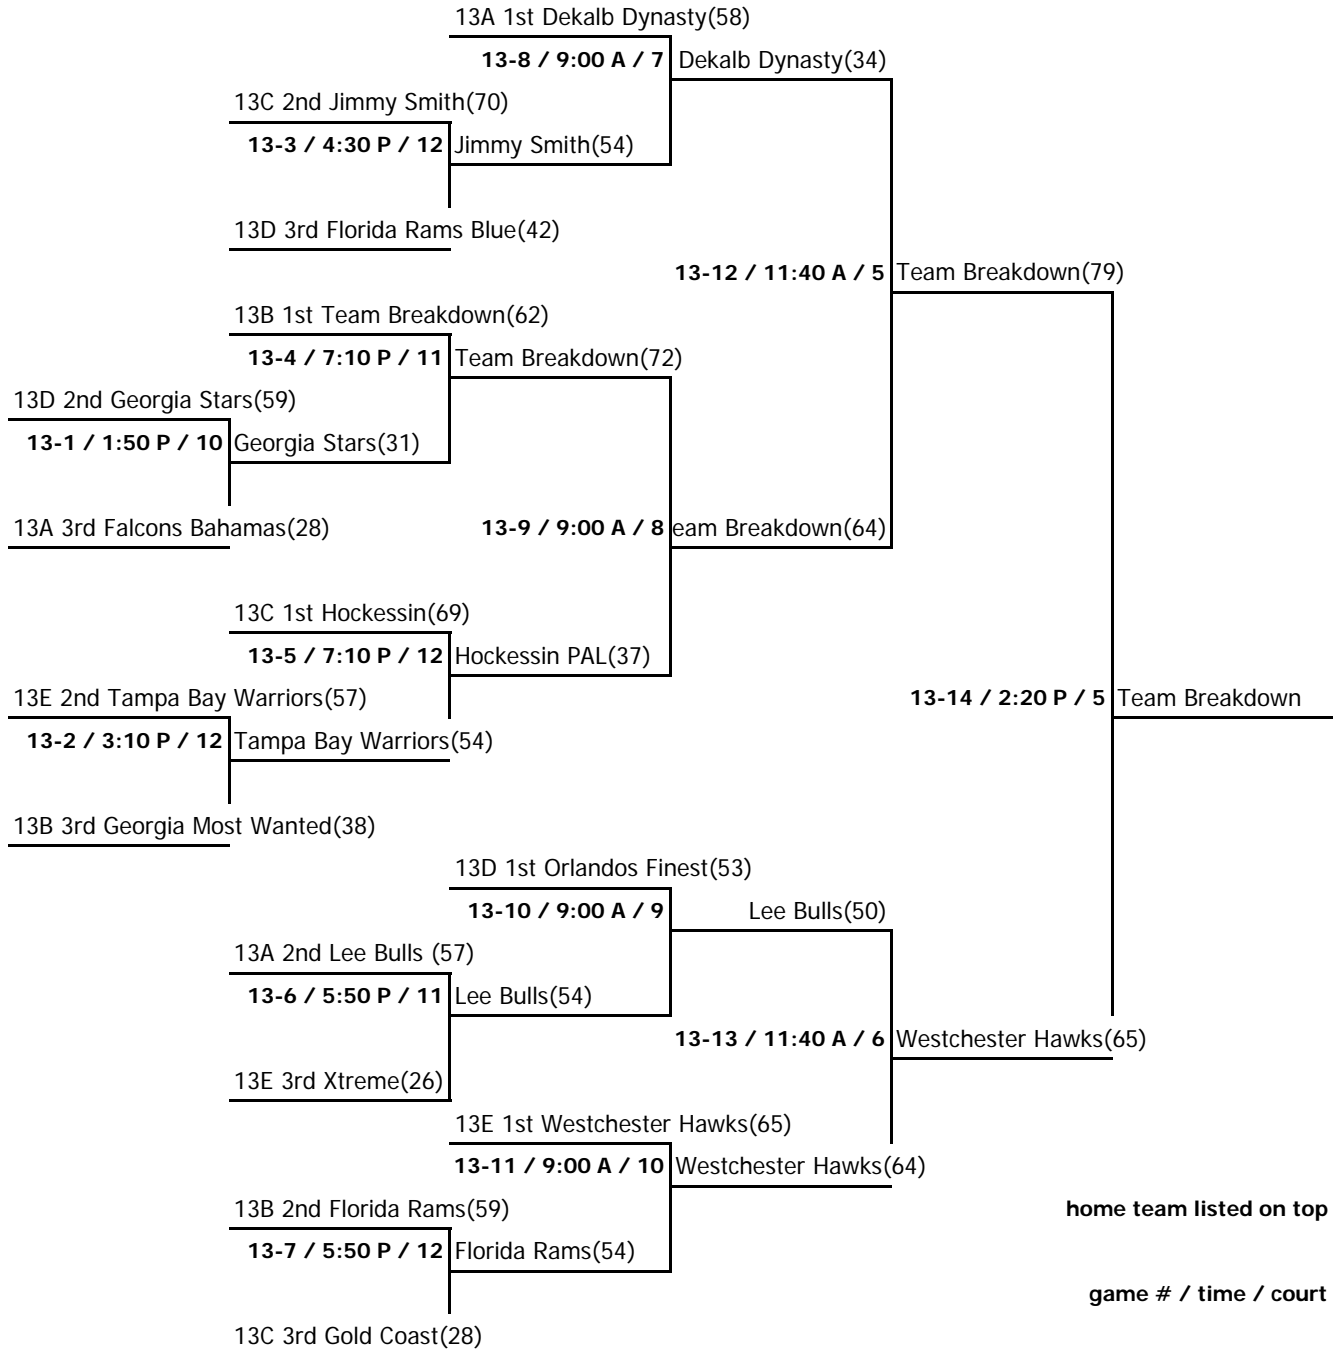

**2008 Easter Classic
13:Under/7th Grade Division I**

POOL 13A

W	L				
1	1	13A-1	Lee Bulls Athletic Club	2nd	FL
	2	13A-2	Falcons Bahamas	3rd	Bahamas
2		13A-3	Dekalb Dynasty	1st	GA

	home	score	visitor	score	time	court
Fri	13A-2	<u>27</u>	13A-3	<u>83</u>	9:00 A	1
Fri	13A-3	<u>50</u>	13A-1	<u>46</u>	3:40 P	3
Sat	13A-1	<u>66</u>	13A-2	<u>29</u>	9:50 A	9

POOL 13D

W	L				
	2	13D-1	Florida Rams Blue	3rd	FL
2		13D-2	Orlando's Finest	1st	FL
1	1	13D-3	Georgia Stars 13u Black	2nd	GA

	home	score	visitor	score	time	court
Fri	13D-2	<u>70</u>	13D-3	<u>58</u>	9:00 A	4
Fri	13D-3	<u>75</u>	13D-1	<u>45</u>	3:40 P	2
Sat	13D-1	<u>43</u>	13D-2	<u>68</u>	9:50 A	10

POOL 13E

W	L				
1	1	13E-1	Tampa Bay Warriors	2nd	FL
2		13E-2	Westchester Hawks	1st	MP
	2	13E-3	Xtreme	3rd	FG

	home	score	visitor	score	time	court
Fri	13E-2	<u>83</u>	13E-3	<u>29</u>	10:20 A	2
Fri	13E-3	<u>54</u>	13E-1	<u>63</u>	3:40 P	6
Sat	13E-1	<u>53</u>	13E-2	<u>76</u>	9:50 A	12

13:Under/7th Grade Division I

Saturday

Saturday

Sunday

Sunday

Sunday

- Courts:
- 1 = Disney 1
 - 2 = Disney 2
 - 3 = Disney 3
 - 4 = Disney 4
 - 5 = Disney 5
 - 6 = Disney 6

- 7 = Champions 1
- 8 = Champions 2
- 9 = Champions 3
- 10 = Champions 4
- 11 = Celebration
- 12 = Osceola