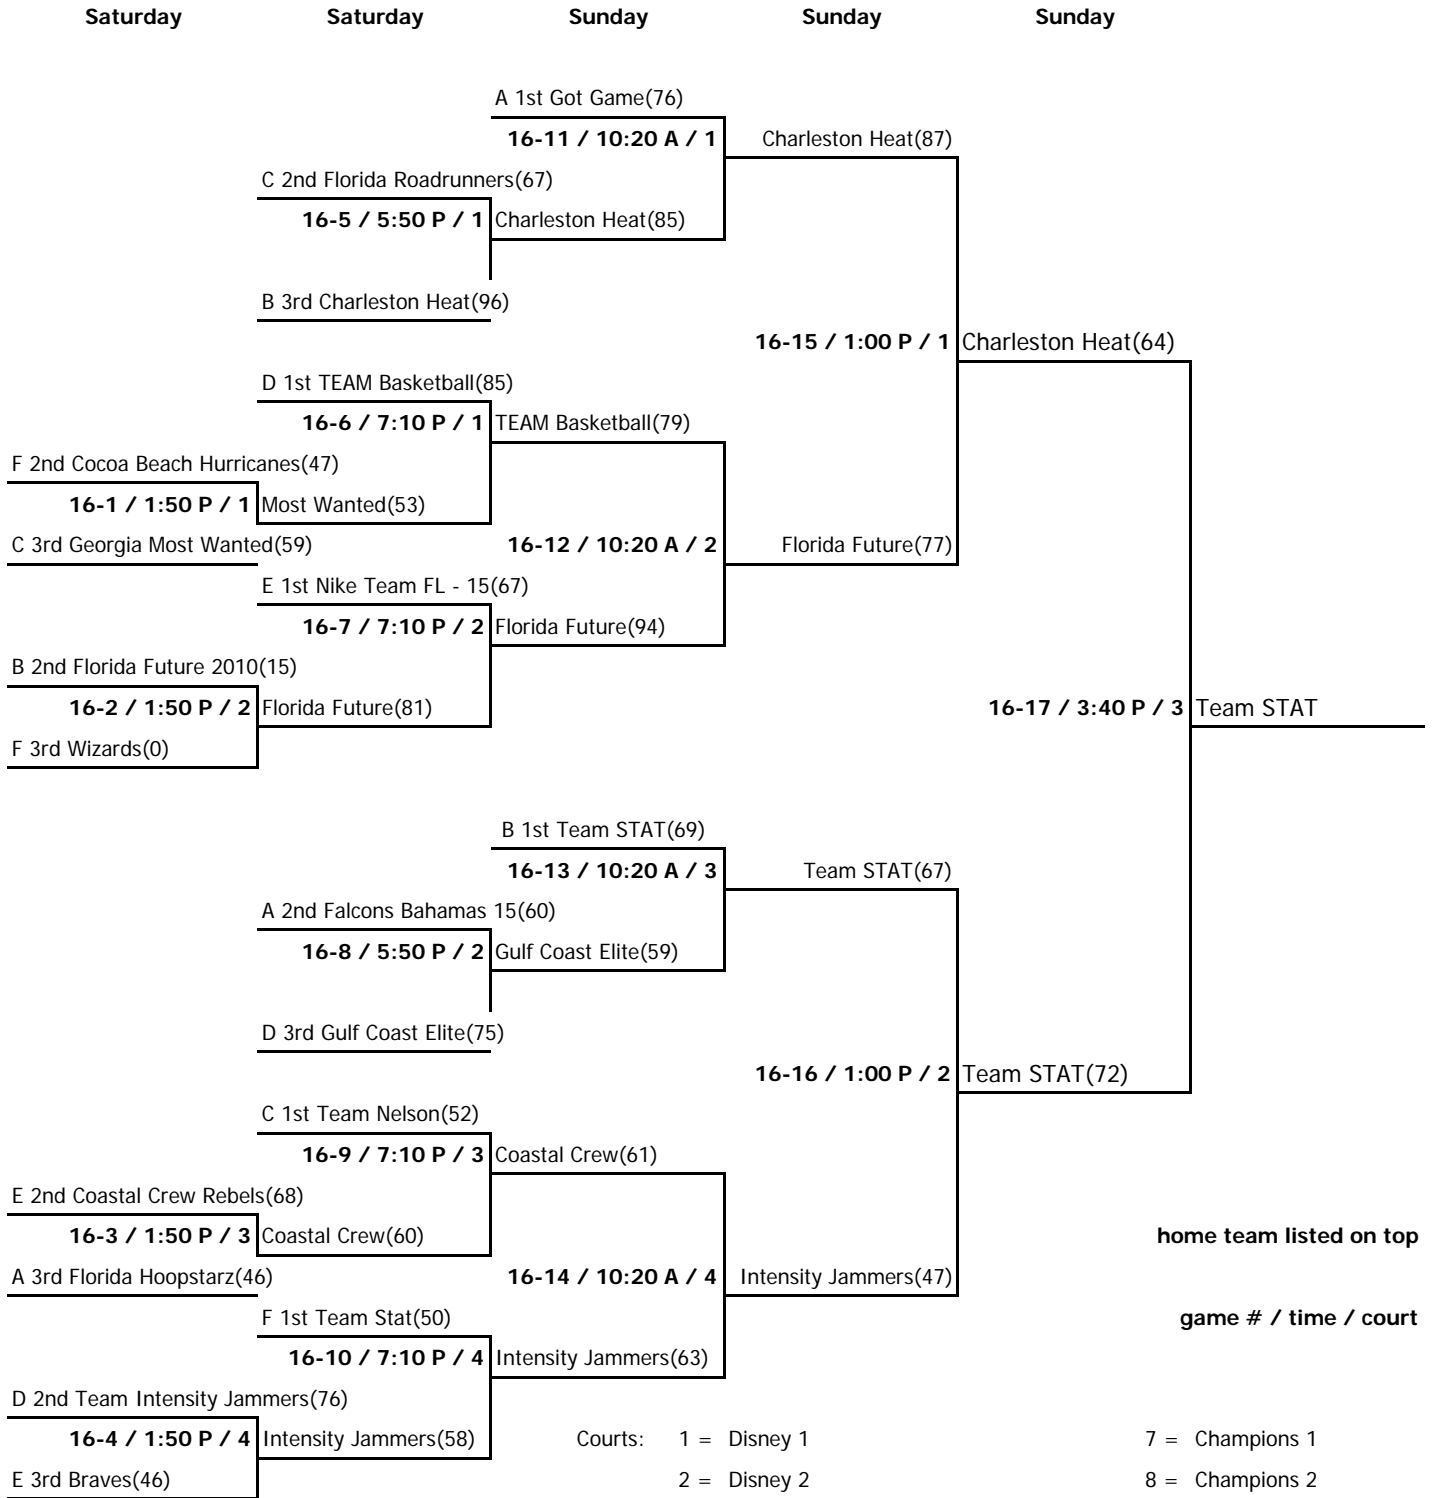

**2008 Easter Classic
16:Under/10th Grade Division I**

POOL 16A

W	L					
1	1	16A-1	Falcons Bahamas	15	2nd	Bahamas
2		16A-2	Got Game		1st	FG
	2	16A-3	Florida Hoopstarz		3rd	FL

	home	score	visitor	score	time	court
Fri	16A-2	<u>84</u>	16A-3	<u>72</u>	9:00 A	5
Fri	16A-3	<u>68</u>	16A-1	<u>75</u>	2:20 P	8
Sat	16A-1	<u>52</u>	16A-2	<u>88</u>	8:30 A	6

POOL 16B

W	L					
	2	16B-1	Charleston Heat		3rd	SC
2		16B-2	Team STAT		1st	FL
1	1	16B-3	Florida Future 2010		2nd	FL

	home	score	visitor	score	time	court
Fri	16B-2	<u>68</u>	16B-3	<u>45</u>	9:00 A	6
Fri	16B-3	<u>64</u>	16B-1	<u>54</u>	2:20 P	11
Sat	16B-1	<u>71</u>	16B-2	<u>78</u>	8:30 A	7

POOL 16C

W	L					
2		16C-1	Team Nelson		1st	FL
1	1	16C-2	Florida Roadrunners 16u		2nd	FL
	2	16C-3	Georgia Most Wanted		3rd	GA

	home	score	visitor	score	time	court
Fri	16C-2	<u>73</u>	16C-3	<u>38</u>	9:00 A	11
Fri	16C-3	<u>51</u>	16C-1	<u>73</u>	2:20 P	9
Sat	16C-1	<u>57</u>	16C-2	<u>46</u>	8:30 A	9

POOL 16D

W	L					
	2	16D-1	Gulf Coast Elite		3rd	FL
2		16D-2	TEAM Basketball		1st	MI
1	1	16D-3	Team Intensity Jammers		2nd	FG

	home	score	visitor	score	time	court
Fri	16D-2	<u>63</u>	16D-3	<u>60</u>	10:20 A	7
Fri	16D-3	<u>61</u>	16D-1	<u>59</u>	3:40 P	8
Sat	16D-1	<u>56</u>	16D-2	<u>58</u>	8:30 A	10

POOL 16E

W	L					
	2	16E-1	Braves		3rd	FL
2		16E-2	Nike Team FL - 15		2nd	FL
1	1	16E-3	Coastal Crew Rebels		3rd	GA

	home	score	visitor	score	time	court
Fri	16E-2	<u>63</u>	16E-3	<u>56</u>	10:20 A	8
Fri	16E-3	<u>74</u>	16E-1	<u>26</u>	3:40 P	9
Sat	16E-1	<u>56</u>	16E-2	<u>73</u>	8:30 A	11

POOL 16F

W	L					
1	1	16F-1	Cocoa Beach Hurricanes		2nd	FL
	2	16F-2	Wizards		3rd	FG
2		16F-3	Team STAT-15		1st	FL

	home	score	visitor	score	time	court
Fri	16F-2	<u>0</u>	16F-3	<u>15</u>	10:20 A	9
Fri	16F-3	<u>71</u>	16F-1	<u>55</u>	3:40 P	10
Sat	16F-1	<u>15</u>	16F-2	<u>0</u>	8:30 A	12

Courts: 1 = Disney 1   5 = Disney 5   9 = Champions 3
2 = Disney 2   6 = Disney 6   10 = Champions 4
3 = Disney 3   7 = Champions 1   11 = Celebration
4 = Disney 4   8 = Champions 2   12 = Osceola

2008 Easter Classic

16:Under/10th Grade Division I

home team listed on top
game # / time / court

Courts: 1 = Disney 1	7 = Champions 1
2 = Disney 2	8 = Champions 2
3 = Disney 3	9 = Champions 3
4 = Disney 4	10 = Champions 4
5 = Disney 5	11 = Celebration
6 = Disney 6	12 = Osceola