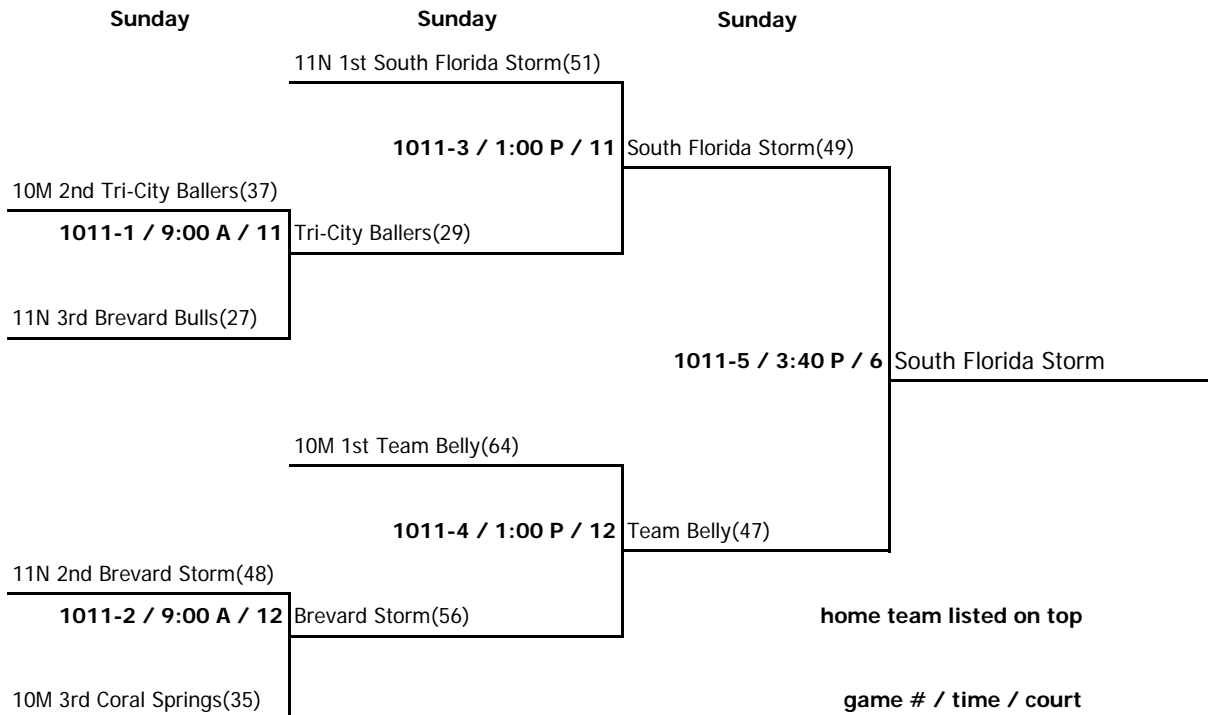

2008 Easter Classic

10:Under/4th Grade Division I and 11:Under/5th Grade Division II

POOL 10 M

W	L				
	3	10M-1 Mavericks	4th	FL	
3		10M-2 TeamBelly	1st	FL	
2	1	10M-3 Tri-City Ballers	2nd	FL	
1	2	10M-4 Coral Springs Court Kings	3rd	FG	

	home	score	visitor	score	time	court
Fri	10M-1	34	10M-2	62	2:20 p	4
Fri	10M-3	40	10M-4	33	2:20 p	5
Sat	10M-4	52	10M-1	22	12:30 P	3
Sat	10M-2	55	10M-3	29	12:30 P	4
Sat	10M-1	37	10M-3	51	7:10 P	8
Sat	10M-2	55	10M-4	33	7:10 P	9

POOL 11N

W	L				
1	2	11N-1 Brevard Bulls		FL	
1	2	11N-2 Brevard Storm		FL	
3		11N-3 South Florida Storm		FL	
1	2	11N-4 Tampa Bay Warriors - Gold		FL	

	home	score	visitor	score	time	court
Fri	11N-1	31	11N-2	60	11:40 A	1
Fri	11N-3	50	11N-4	33	11:40 A	2
Fri	11N-4	22	11N-1	30	6:20 P	3
Fri	11N-2	53	11N-3	63	6:20 P	4
Sat	11N-1	20	11N-3	37	8:30 A	8
Sat	11N-2	51	11N-4	52	9:50 A	8

1. Courts: 1 = Disney 1   7 = Champions 1
   2 = Disney 2   8 = Champions 2
   3 = Disney 3   9 = Champions 3
   4 = Disney 4   10 = Champions 4
   5 = Disney 5   11 = Celebration
   6 = Disney 6   12 = Osceola