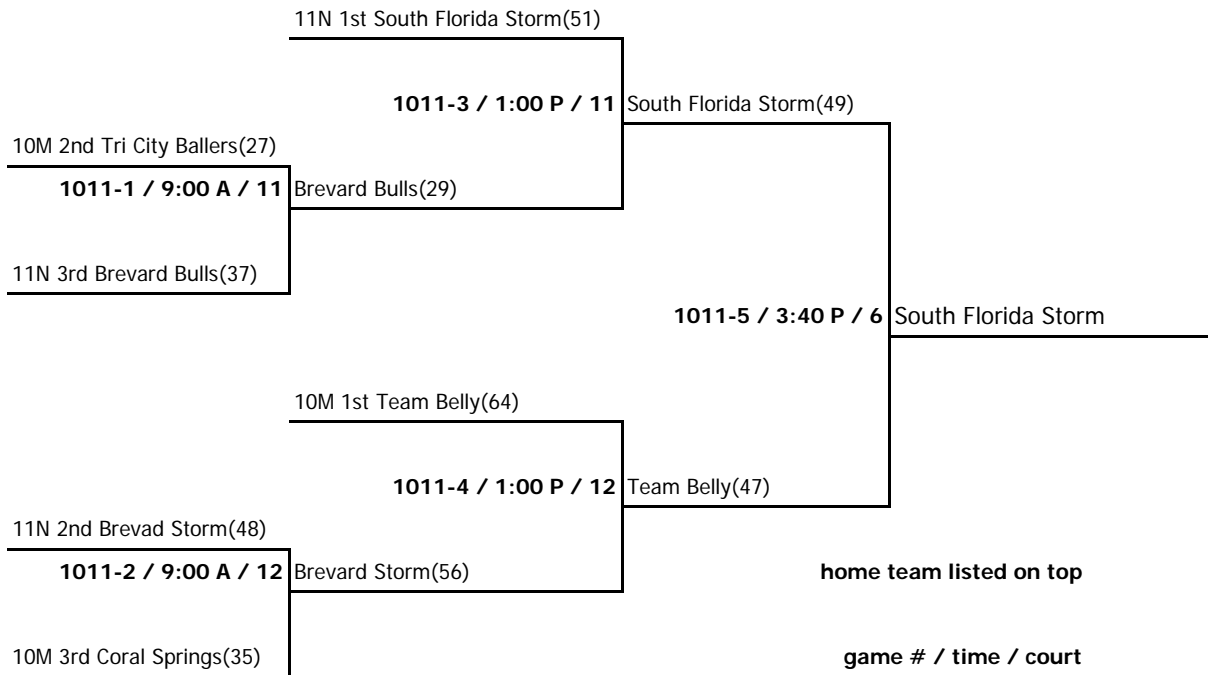

2008 Easter Classic

10:Under/4th Grade Division I and 11:Under/5th Grade Division II

POOL 10 M

W	L			
	2	10M-1 Mavericks	FL	
2		10M-2 TeamBelly	FL	
1	1	10M-3 Tri-City Ballers	FL	
1	1	10M-4 Coral Springs Court Kings	FG	

POOL 11N

W	L			
1	2	11N-1 Brevard Bulls	3rd	FL
1	2	11N-2 Brevard Storm	2nd	FL
3		11N-3 South Florida Storm	1st	FL
1	2	11N-4 Tampa Bay Warriors - Gold		FL

	home	score	visitor	score	time	court
Fri	10M-1	<u>34</u>	10M-2	<u>62</u>	2:20 p	4
Fri	10M-3	<u>40</u>	10M-4	<u>33</u>	2:20 p	5
Sat	10M-4	<u>52</u>	10M-1	<u>22</u>	12:30 P	3
Sat	10M-2	<u>55</u>	10M-3	<u>29</u>	12:30 P	4
Sat	10M-1	<u> </u>	10M-3	<u> </u>	7:10 P	8
Sat	10M-2	<u> </u>	10M-4	<u> </u>	7:10 P	9

	home	score	visitor	score	time	court
Fri	11N-1	<u>31</u>	11N-2	<u>60</u>	11:40 A	1
Fri	11N-3	<u>50</u>	11N-4	<u>33</u>	11:40 A	2
Fri	11N-4	<u>22</u>	11N-1	<u>30</u>	6:20 P	3
Fri	11N-2	<u>53</u>	11N-3	<u>63</u>	6:20 P	4
Sat	11N-1	<u>20</u>	11N-3	<u>37</u>	8:30 A	8
Sat	11N-2	<u>51</u>	11N-4	<u>52</u>	9:50 A	8

- Courts: 1 = Disney 1 7 = Champions 1
 2 = Disney 2 8 = Champions 2
 3 = Disney 3 9 = Champions 3
 4 = Disney 4 10 = Champions 4
 5 = Disney 5 11 = Celebration
 6 = Disney 6 12 = Osceola

Sunday

Sunday

Sunday