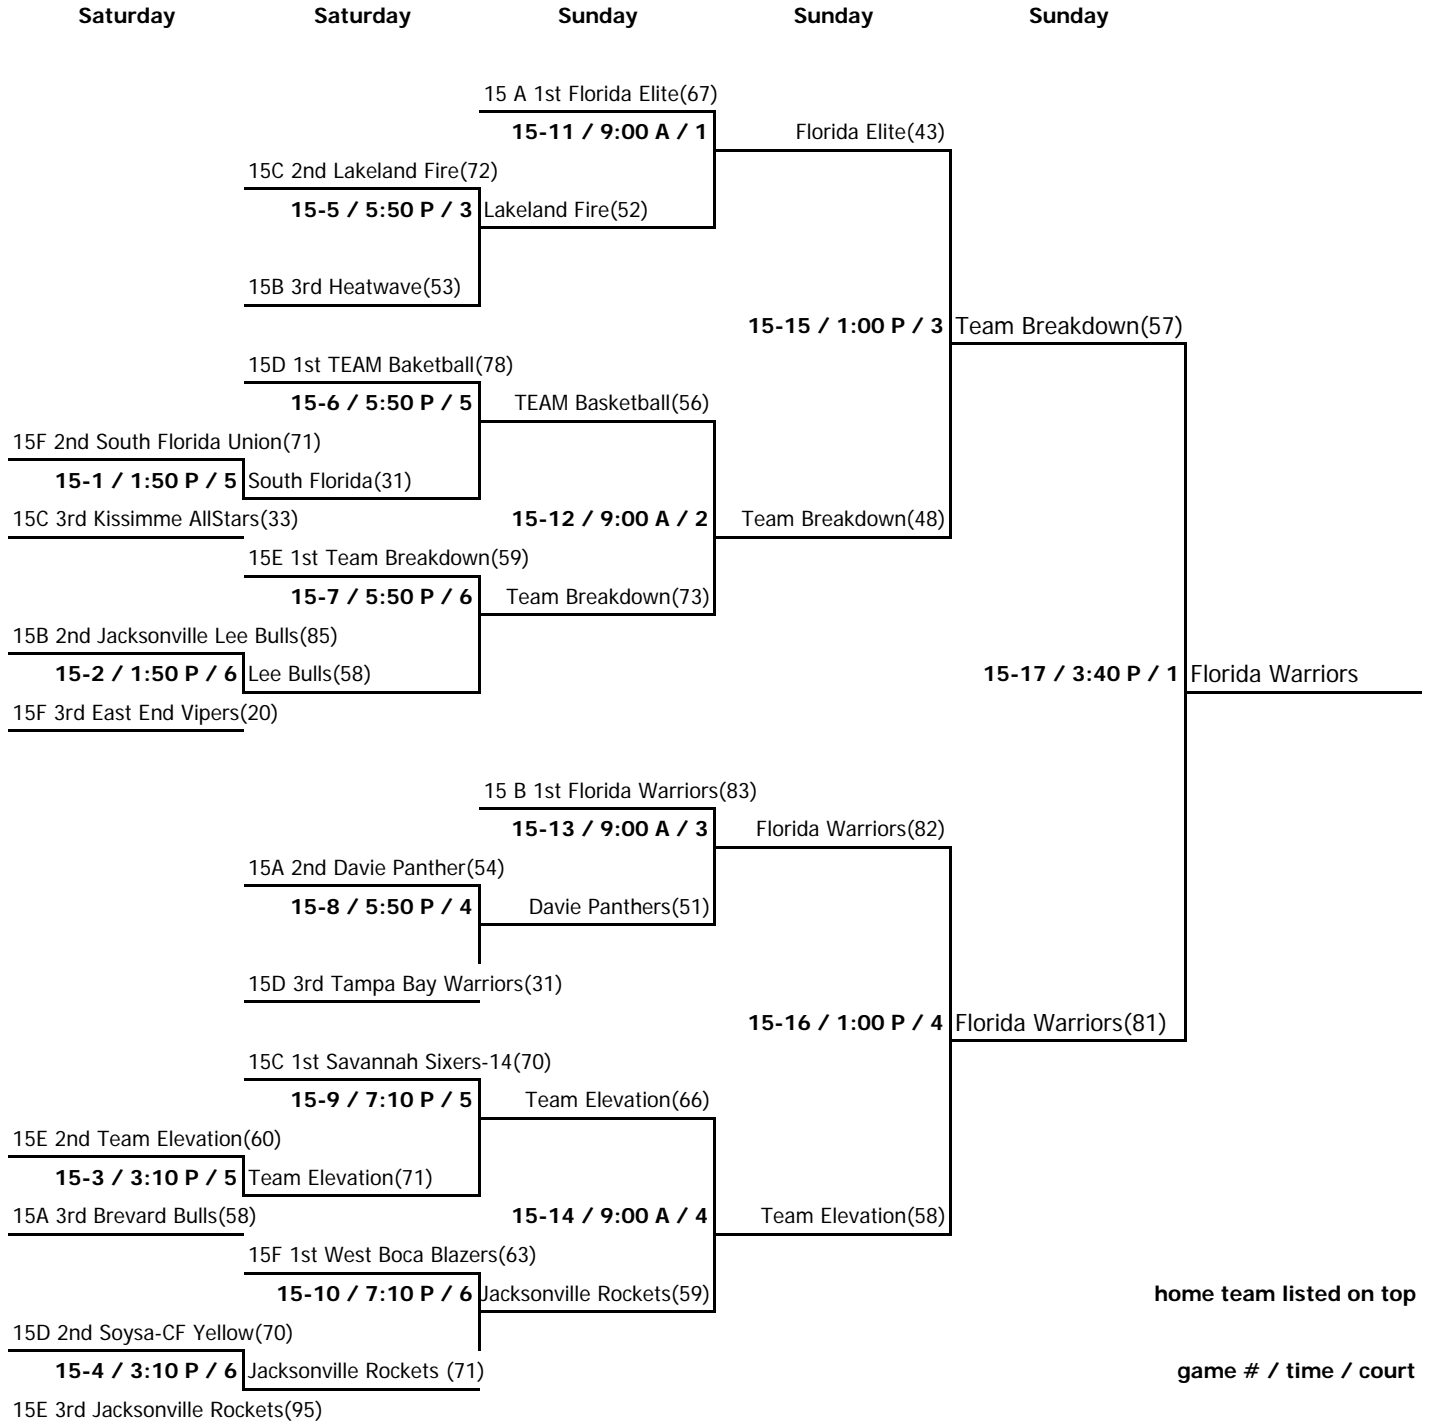

2008 Easter Classic 15:Under/9th Grade Division I

home team listed on top

game # / time / court

1. Courts: 1 = Disney 1
   2 = Disney 2
   3 = Disney 3
   4 = Disney 4
   5 = Disney 5
   6 = Disney 6

1. 7 = Champions 1
   8 = Champions 2
   9 = Champions 3
   10 = Champions 4
   11 = Celebration
   12 = Osceola