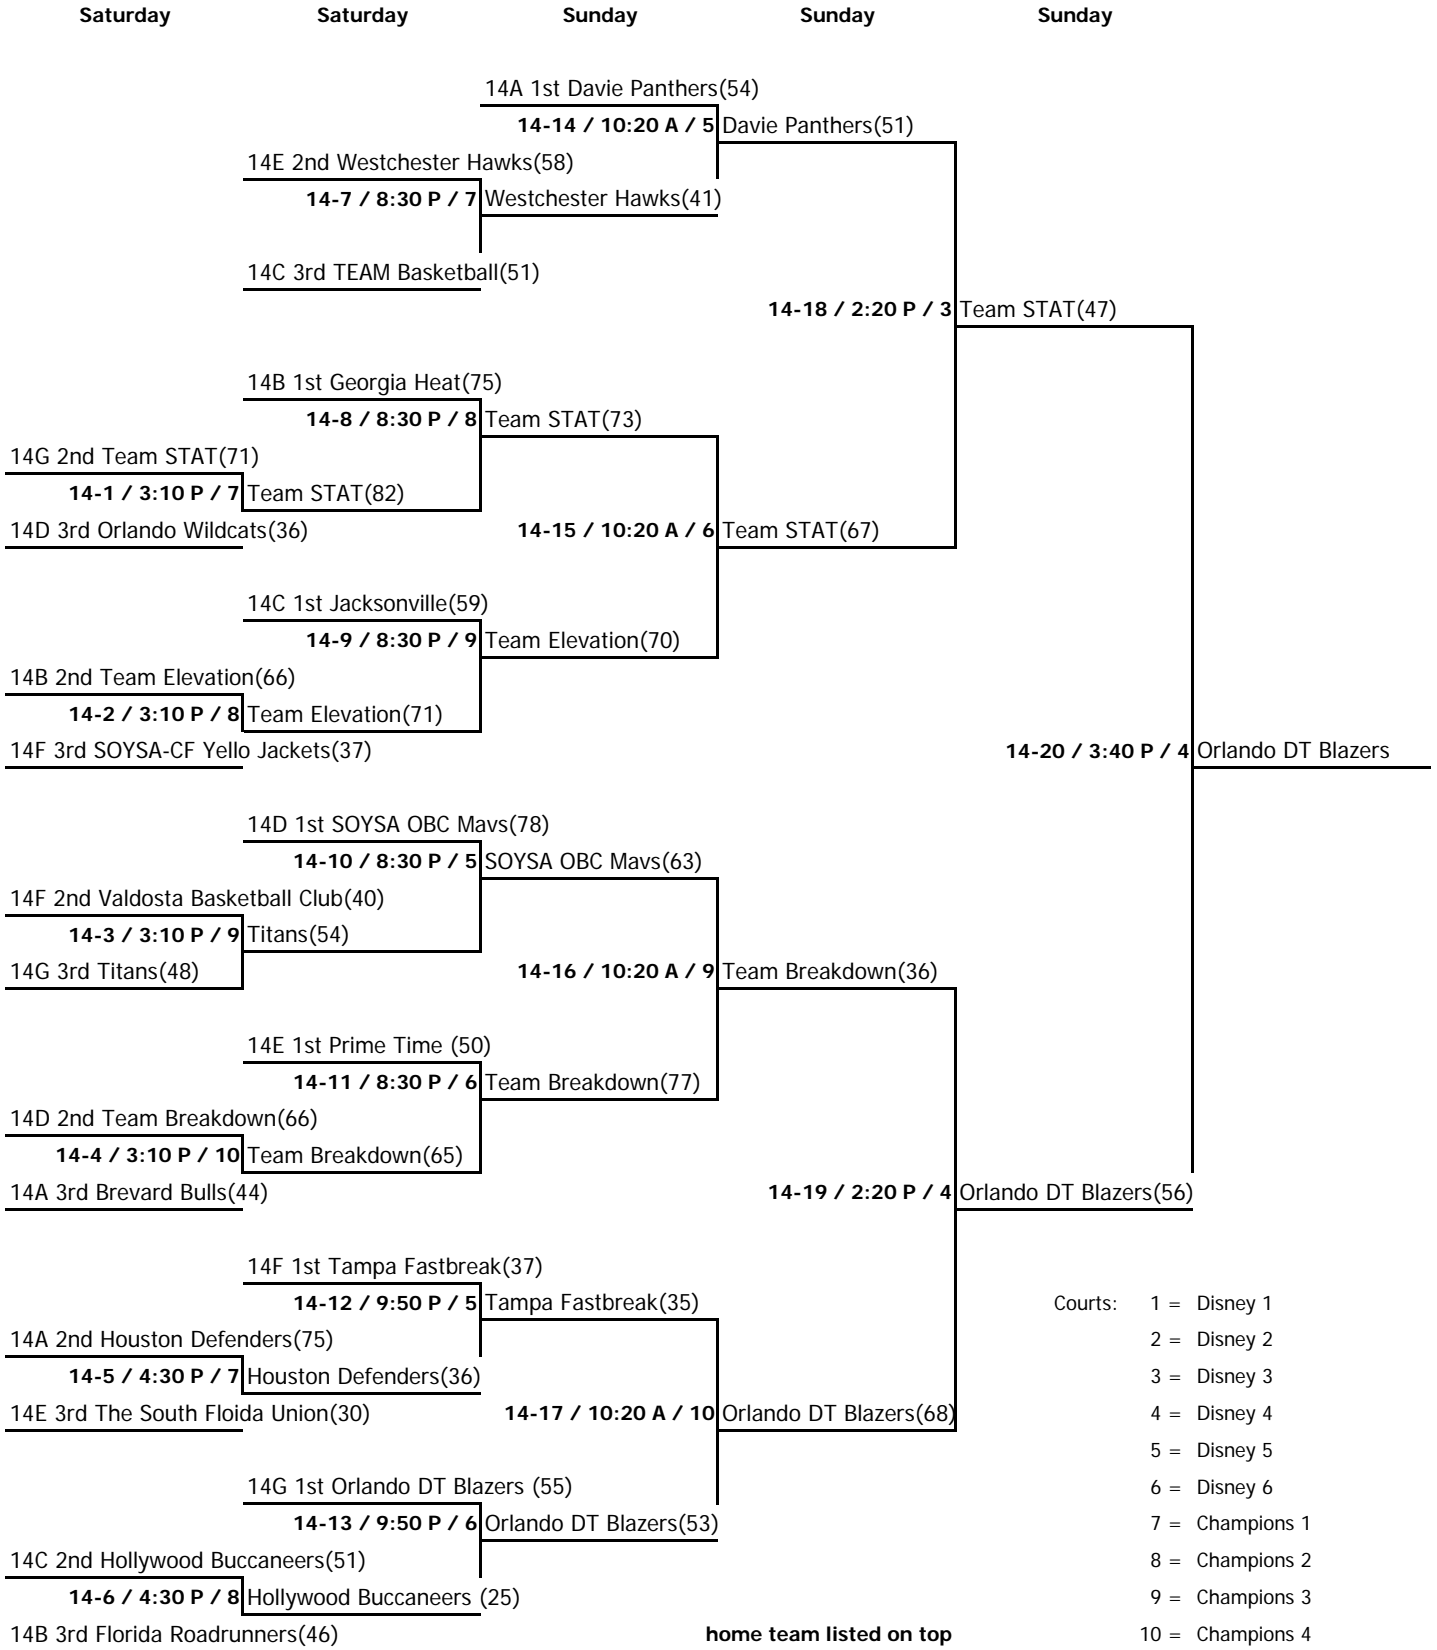

**2008 Easter Classic
14:Under/8th Grade Division I**

POOL 14A

W	L
1	1
2	2
2	

14A-1	Houston Defenders	2nd	GU
14A-2	Brevard Bulls	3rd	FL
14A-3	Davie Panthers	1st	FG

	home	score	visitor	score	time	court
Fri	14A-2	<u>66</u>	14A-3	<u>73</u>	11:40 A	3
Fri	14A-3	<u>60</u>	14A-1	<u>51</u>	5:00 P	5
Sat	14A-1	<u>69</u>	14A-2	<u>57</u>	11:10 A	7

POOL 14B

W	L
	2
2	
1	1

14B-1	Florida Roadrunners 14u	3rd	FG
14B-2	Georgia Heat	1st	GA
14B-3	Team Elevation	2nd	FL

	home	score	visitor	score	time	court
Fri	14B-2	<u>91</u>	14B-3	<u>57</u>	11:40 A	4
Fri	14B-3	<u>52</u>	14B-1	<u>44</u>	6:20 P	5
Sat	14B-1	<u>47</u>	14B-2	<u>68</u>	11:10 A	8

POOL 14C

W	L
2	
1	1
	2

14C-1	Jacksonville Lee Bulls	1st	FL
14C-2	Hollywood Buccaneers	2nd	FG
14C-3	TEAM Basketball	3rd	MI

	home	score	visitor	score	time	court
Fri	14C-2	<u>75</u>	14C-3	<u>48</u>	11:40 A	5
Fri	14C-3	<u>57</u>	14C-1	<u>74</u>	6:20 P	1
Sat	14C-1	<u>57</u>	14C-2	<u>38</u>	12:30 P	7

POOL 14D

W	L
	2
1	1
2	

14D-1	Orlando Wildcats	3rd	FL
14D-2	Team Breakdown	2nd	FG
14D-3	SOYSA OBC Mavs	1st	FL

	home	score	visitor	score	time	court
Fri	14D-3	<u>72</u>	14D-1	<u>45</u>	5:00 P	7
Fri	14D-2	<u>60</u>	14D-3	<u>76</u>	9:00 P	7
Sat	14D-1	<u>39</u>	14D-2	<u>51</u>	11:10 A	9

POOL 14E

W	L
1	1
2	
	2

14E-1	WestchesterHawks	2nd	MP
14E-2	Prime Time	1st	FL
14E-3	The South Florida Union	3rd	FG

	home	score	visitor	score	time	court
Fri	14E-2	<u>78</u>	14E-3	<u>38</u>	1:00 P	8
Fri	14E-3	<u>26</u>	14E-1	<u>64</u>	6:20 P	10
Sat	14E-1	<u>48</u>	14E-2	<u>67</u>	12:30 P	8

POOL 14F

W	L
	2
2	
1	1

14F-1	Soysa - CF Yellow Jackets 14u	FL	3rd
14F-2	Tampa Fastbreak	FL	1st
14F-3	Valdosta Basketball Club	GA	2nd

	home	score	visitor	score	time	court
Fri	14F-2	<u>63</u>	14F-3	<u>39</u>	11:40 A	6
Fri	14F-3	<u>64</u>	14F-1	<u>40</u>	6:20 P	2
Sat	14F-1	<u>44</u>	14F-2	<u>74</u>	11:10 A	10

POOL 14G

W	L
	2
2	
1	1

14G-1	Titans	3rd	FG
14G-2	Orlando DT Blazers	1st	FL
14G-3	Team STAT	2nd	FL

	home	score	visitor	score	time	court
Fri	14G-2	<u>58</u>	14G-3	<u>49</u>	10:20 A	6
Fri	14G-3	<u>86</u>	14G-1	<u>43</u>	7:40 P	2
Sat	14G-1	<u>38</u>	14G-2	<u>73</u>	11:10 A	11

Courts: 1 = Disney 1   7 = Champions 1
2 = Disney 2   8 = Champions 2
3 = Disney 3   9 = Champions 3
4 = Disney 4   10 = Champions 4
5 = Disney 5   11 = Celebration
6 = Disney 6   12 = Osceola

2008 Easter Classic 14:Under/8th Grade Division I

home team listed on top

game # / time / court

1. Courts:
2. 1 = Disney 1
   - 2 = Disney 2
   - 3 = Disney 3
   - 4 = Disney 4
   - 5 = Disney 5
   - 6 = Disney 6
   - 7 = Champions 1
   - 8 = Champions 2
   - 9 = Champions 3
   - 10 = Champions 4
   - 11 = Celebration
   - 12 = Osceola