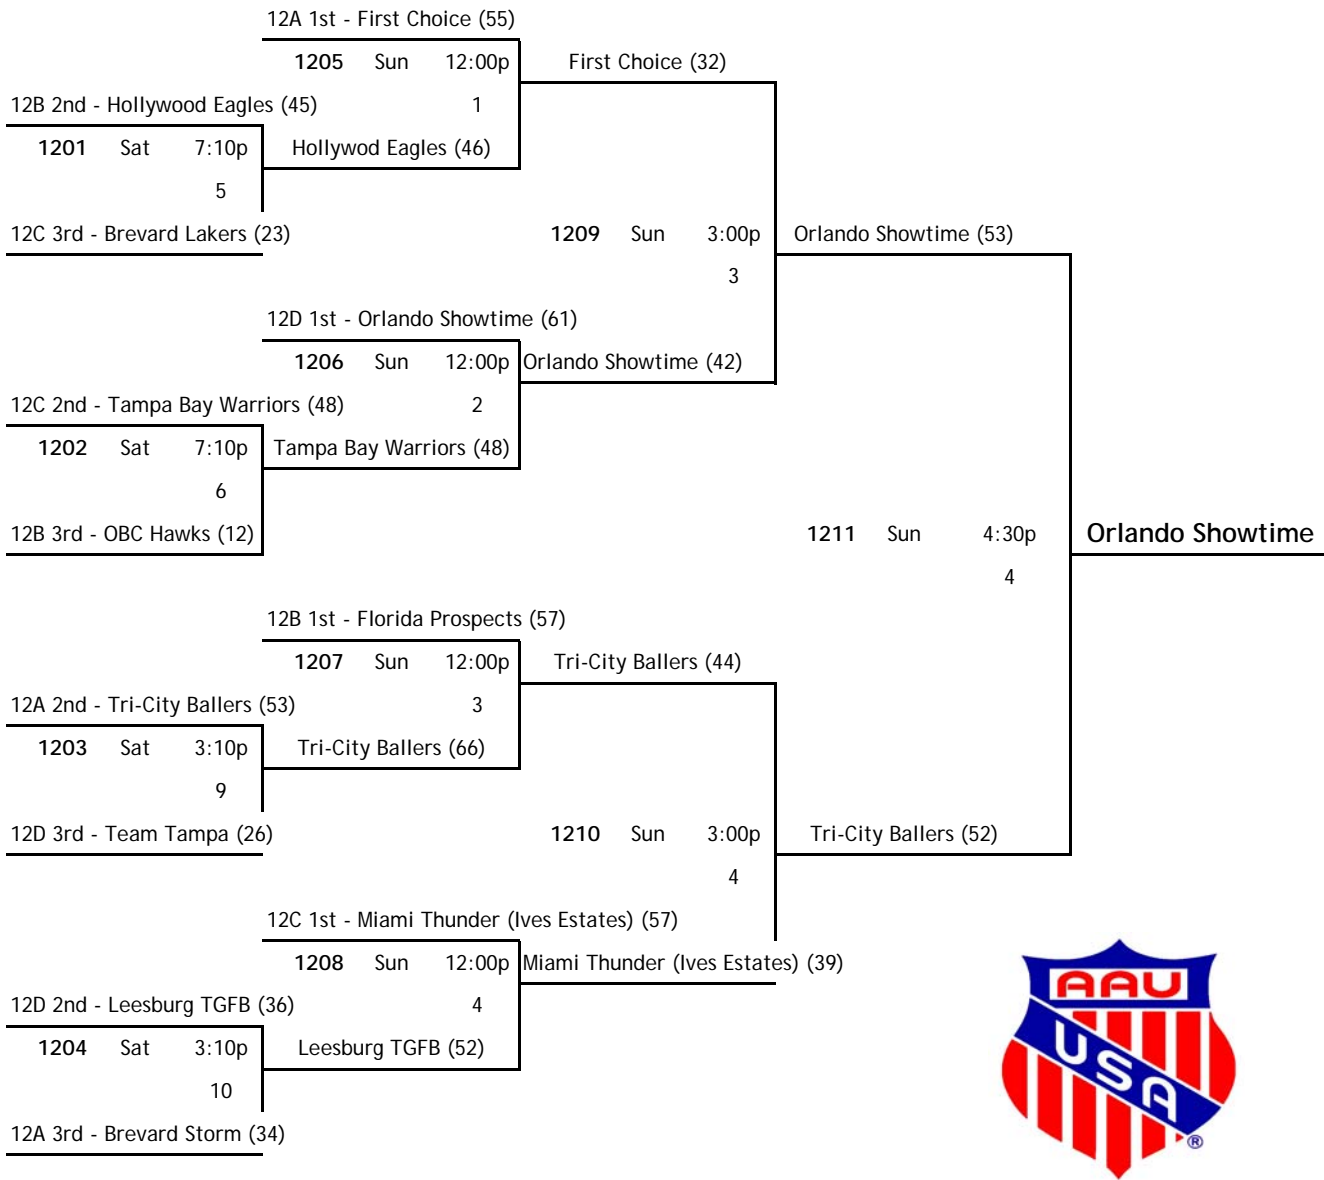

2009 AAU Boys' Basketball Easter Classic

Disney's Wide World of Sports

12:Under/6th Grade Division I

KEY: Home team

game #	day	time	court
Visitor			

1. Courts:

1 Milkhouse @ Disney	7 Jostens @ Disney
2 Milkhouse @ Disney	8 Jostens @ Disney
3 Milkhouse @ Disney	9 Jostens @ Disney
4 Milkhouse @ Disney	10 Jostens @ Disney
5 Milkhouse @ Disney	11 Jostens @ Disney
6 Milkhouse @ Disney	12 Jostens @ Disney