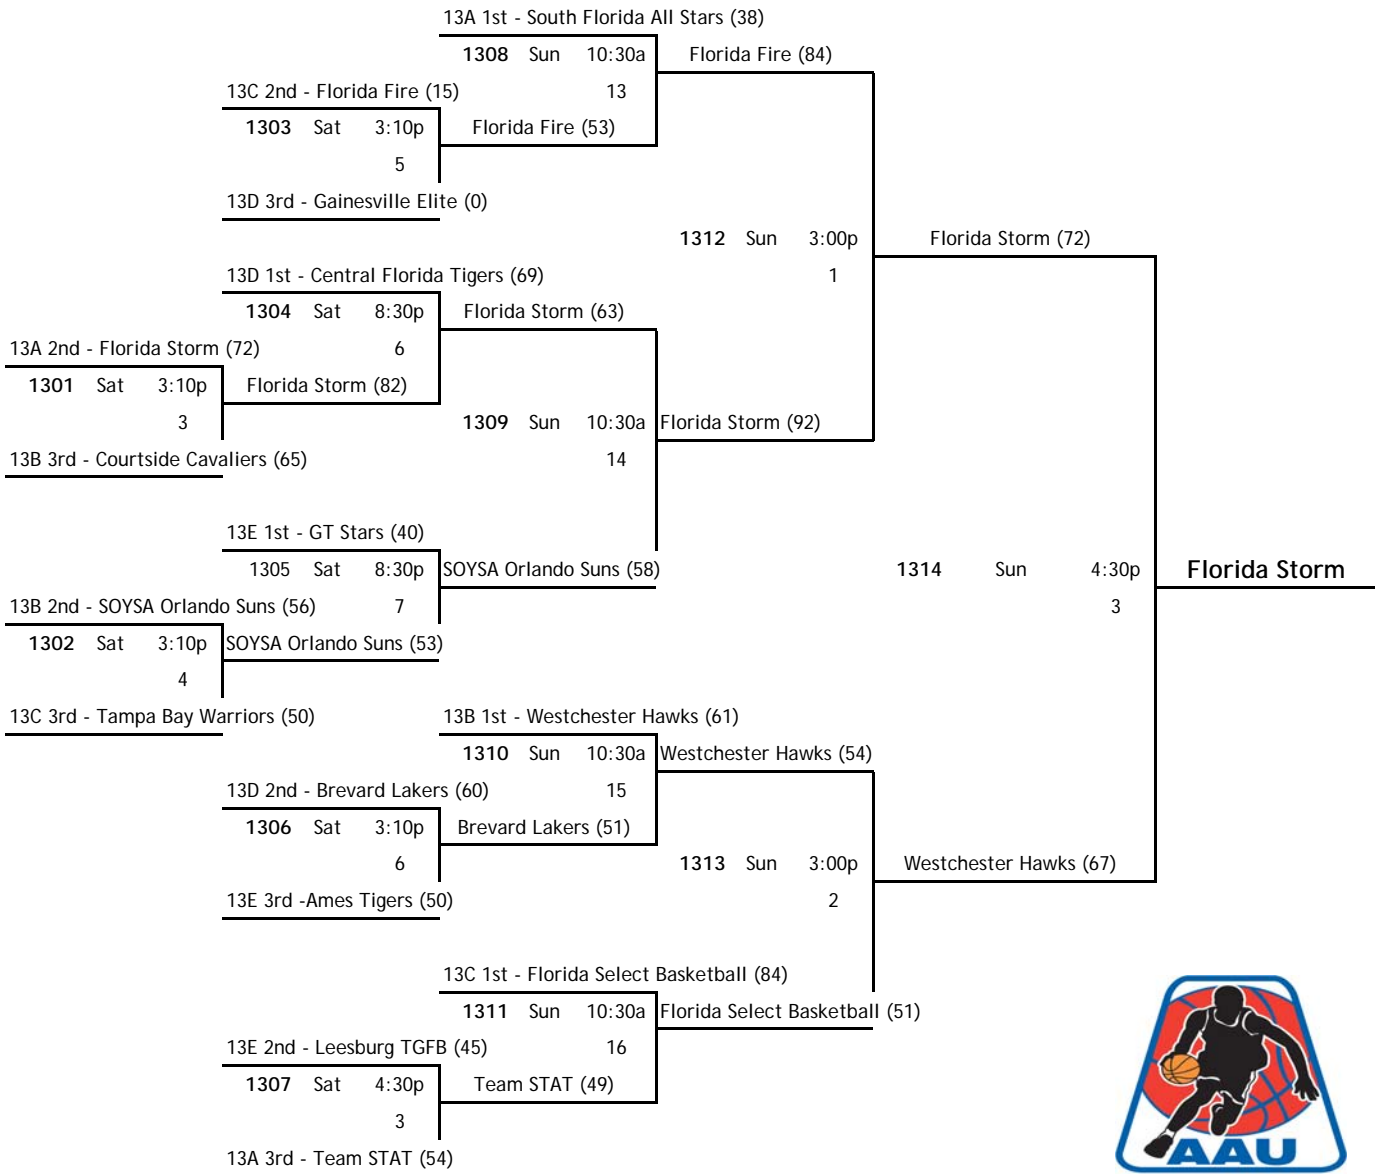

**2009 AAU Boys' Basketball Easter Classic
Disney's Wide World of Sports
13:Under/7th Grade Division I**

KEY: Home team
game # day time
court
Visitor

Courts: 1 Milkhouse @ Disney	9 Jostens @ Disney
2 Milkhouse @ Disney	10 Jostens @ Disney
3 Milkhouse @ Disney	11 Jostens @ Disney
4 Milkhouse @ Disney	12 Jostens @ Disney
5 Milkhouse @ Disney	13 OSC
6 Milkhouse @ Disney	14 OSC
7 Jostens @ Disney	15 OSC
8 Jostens @ Disney	16 OSC

OSC is the Orlando Sports Center
OSC-formerly Champions Sportsplex