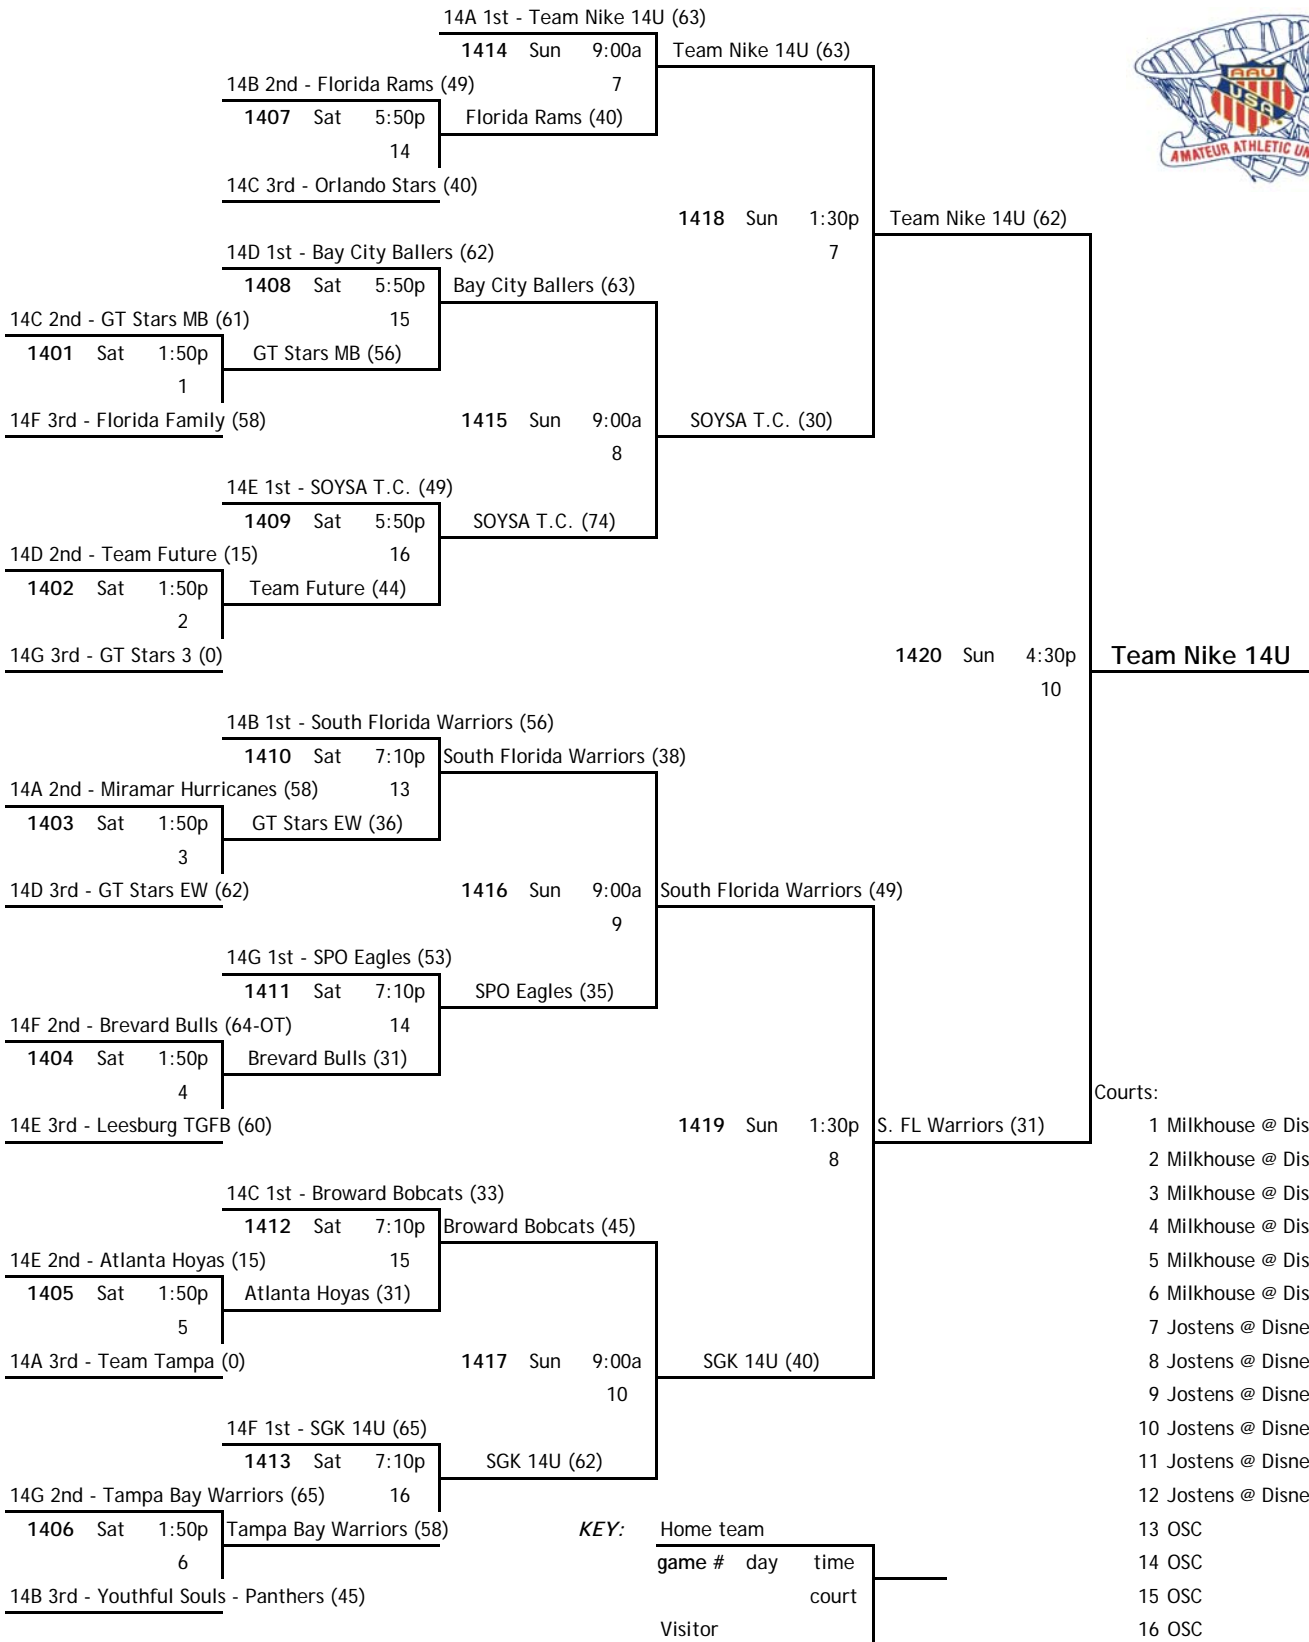

2009 AAU Boys' Basketball Easter Classic

Disney's Wide World of Sports

14:Under/8th Grade Division I

KEY: Home team
game # day time
court
Visitor

1. Courts:
1. 1 Milkhouse @ Disney
  2. 2 Milkhouse @ Disney
  3. 3 Milkhouse @ Disney
  4. 4 Milkhouse @ Disney
  5. 5 Milkhouse @ Disney
  6. 6 Milkhouse @ Disney
  7. 7 Jostens @ Disney
  8. 8 Jostens @ Disney
  9. 9 Jostens @ Disney
  10. 10 Jostens @ Disney
  11. 11 Jostens @ Disney
  12. 12 Jostens @ Disney
  13. 13 OSC
  14. 14 OSC
  15. 15 OSC
  16. 16 OSC

OSC is the Orlando Sports Center
OSC-formerly Champions Sportsplex