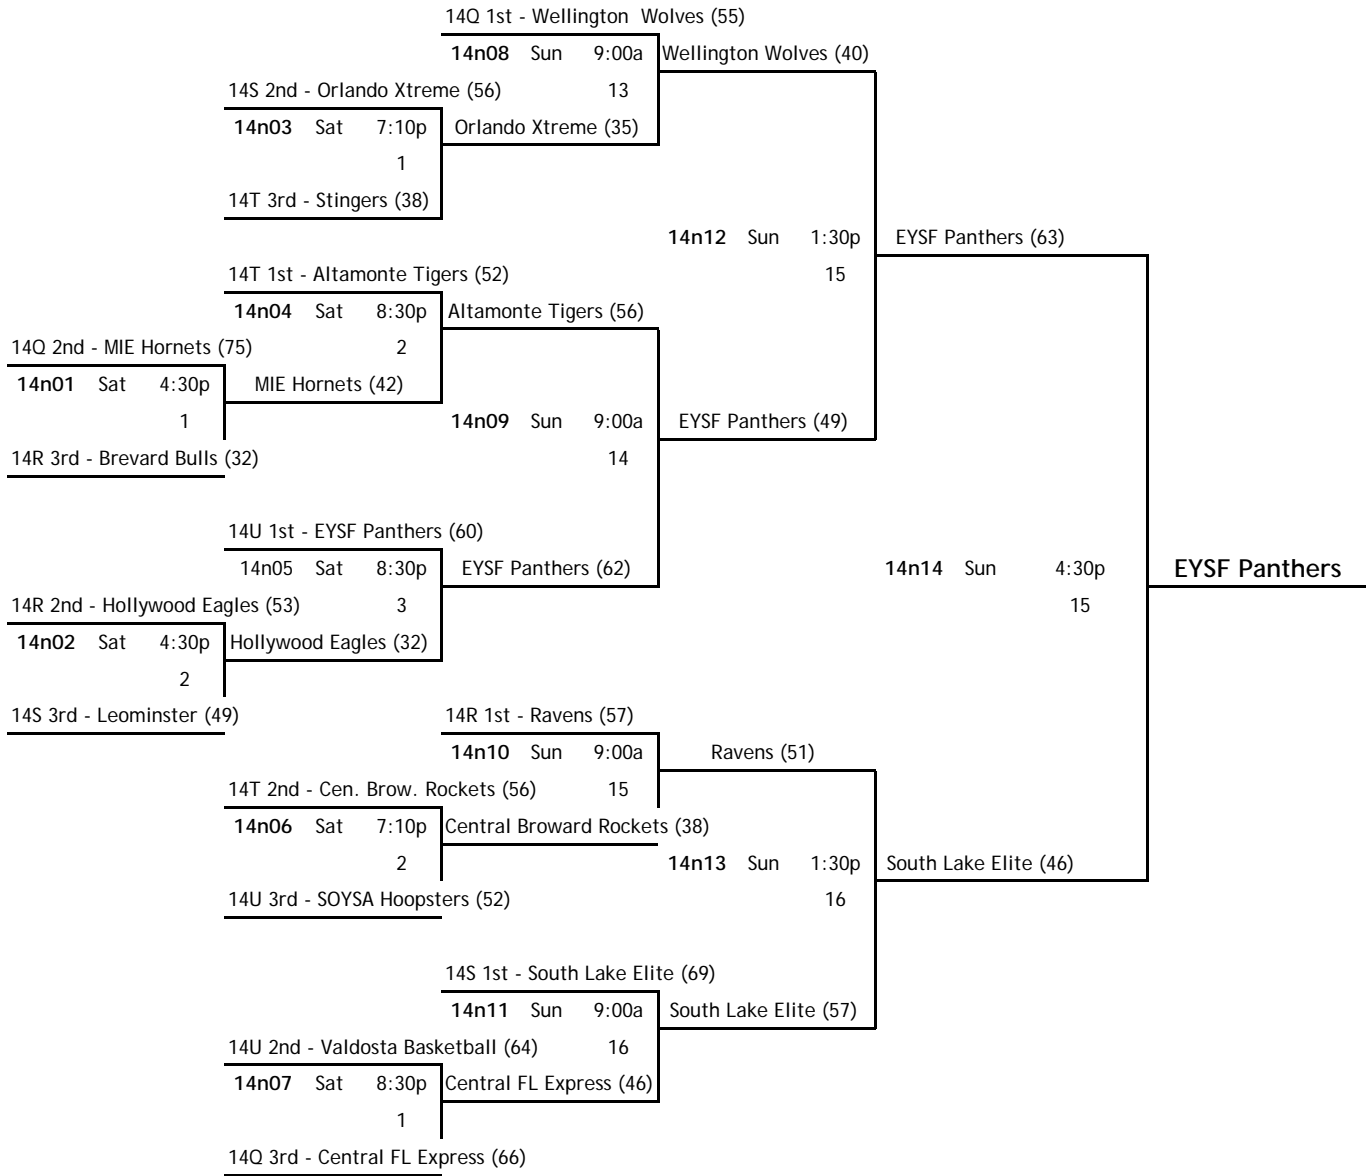

2009 AAU Boys' Basketball Easter Classic

Disney's Wide World of Sports

14:Under/8th Grade Division II

KEY: Home team
game # day time court
Visitor

Courts: 1 Milkhouse @ Disney	9 Jostens @ Disne
2 Milkhouse @ Disney	10 Jostens @ Disne
3 Milkhouse @ Disney	11 Jostens @ Disne
4 Milkhouse @ Disney	12 Jostens @ Disne
5 Milkhouse @ Disney	13 OSC
6 Milkhouse @ Disney	14 OSC
7 Jostens @ Disney	15 OSC
8 Jostens @ Disney	16 OSC

OSC is the Orlando Sports Center
OSC-formerly Champions Sportsplex