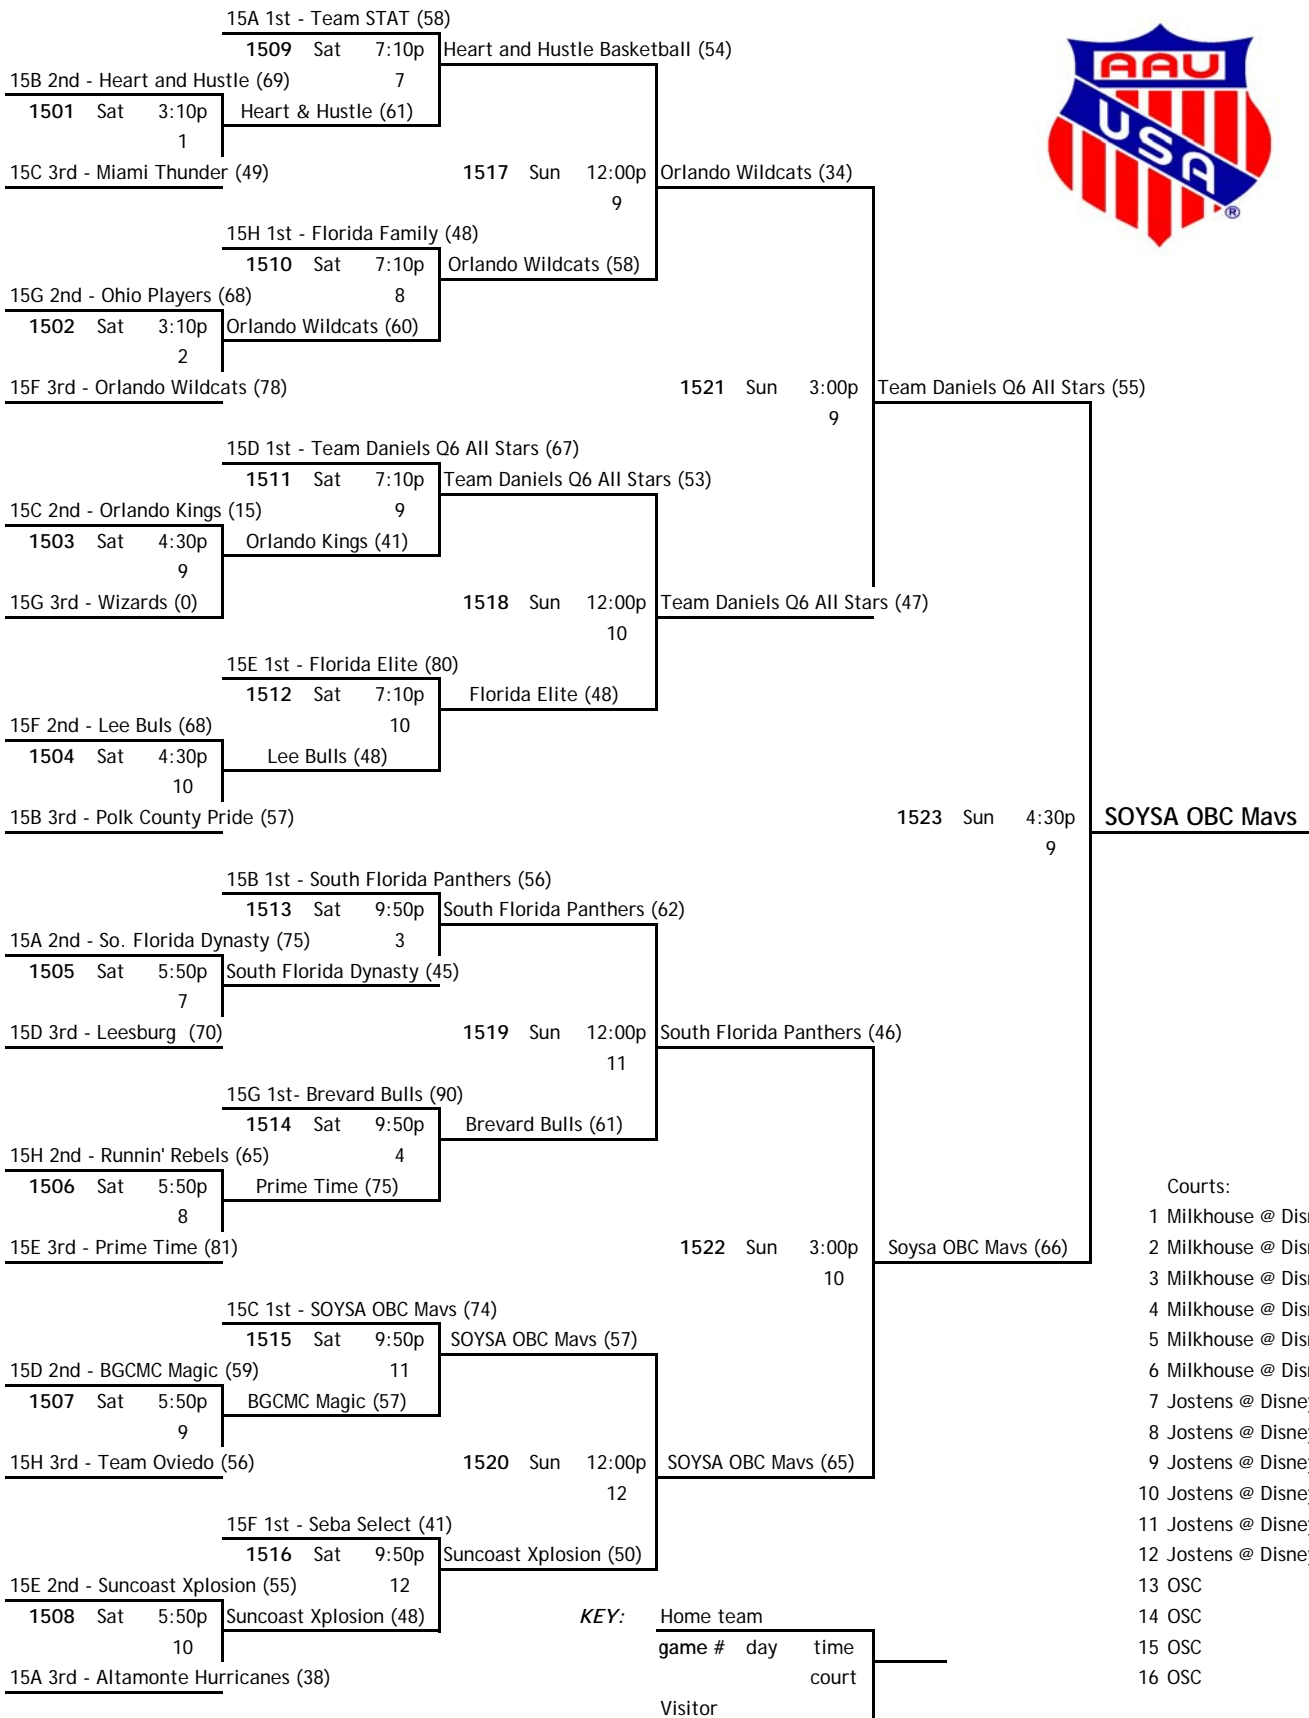

2009 AAU Boys' Basketball Easter Classic

Disney's Wide World of Sports

15:Under/9th Grade Division I

1. Courts:
2. 1 Milkhouse @ Disney
   - 2 Milkhouse @ Disney
   - 3 Milkhouse @ Disney
   - 4 Milkhouse @ Disney
   - 5 Milkhouse @ Disney
   - 6 Milkhouse @ Disney
   - 7 Jostens @ Disney
   - 8 Jostens @ Disney
   - 9 Jostens @ Disney
   - 10 Jostens @ Disney
   - 11 Jostens @ Disney
   - 12 Jostens @ Disney
   - 13 OSC
   - 14 OSC
   - 15 OSC
   - 16 OSC

KEY: Home team
game # day time
court
Visitor