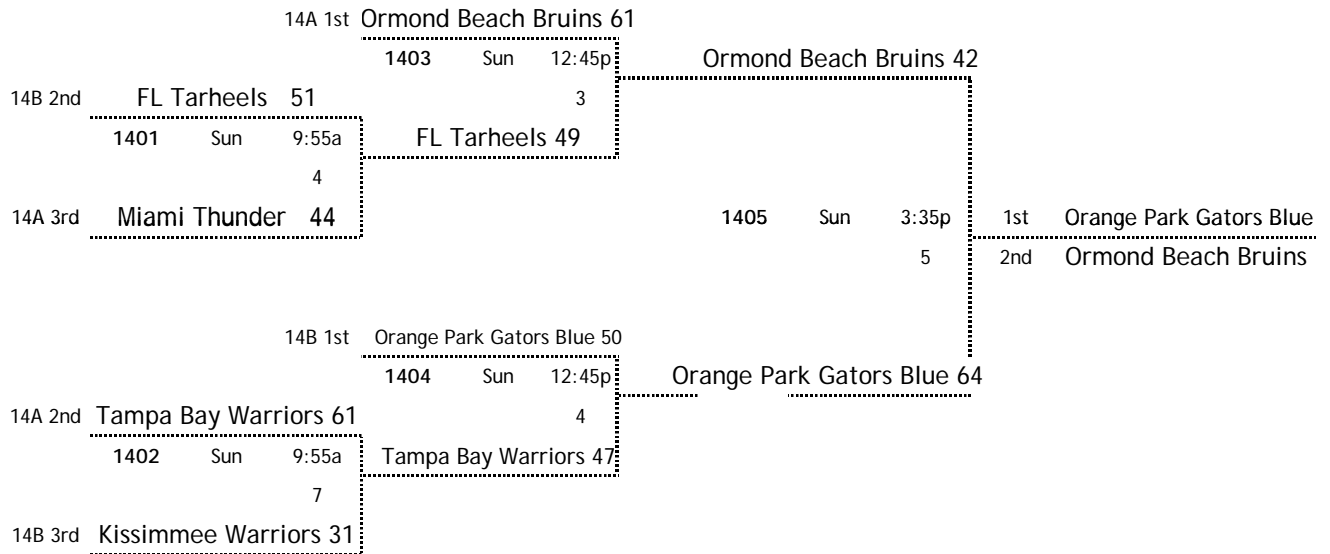

2010 FALL CLASSIC 14:Under/8th Grade

POOL 14A

W L

2	1	14A 1	Tampa Bay Warriors	2ND
2	1	14A 2	Miami Thunder	3RD
	3	14A 3	Central FL Celtics	4TH
2	1	14A 4	Ormond Beach Bruins	1ST

home	score	visitor	score	day	time	court
14A 4	57	14A 1	47	Sat	11:20a	10
14A 2	60	14A 3	37	Sat	11:20a	11
14A 1	71	14A 3	21	Sat	3:35p	4
14A 2	58	14A 4	56	Sat	3:35p	5
14A 1	62	14A 2	36	Sat	7:50p	5
14A 3	47	14A 4	54	Sat	7:50p	6

POOL 14B

W L

	2	14B 1	Kissimmee Warriors	3RD
1	1	14B 2	FL Tarheels	2ND
2		14B 3	Orange Park Gators Blu	1ST

home	score	visitor	score	day	time	court
14B 2	43	14B 3	59	Sat	11:20a	9
14B 3	50	14B 1	49	Sat	3:35p	6
14B 1	50	14B 2	63	Sat	9:15p	1