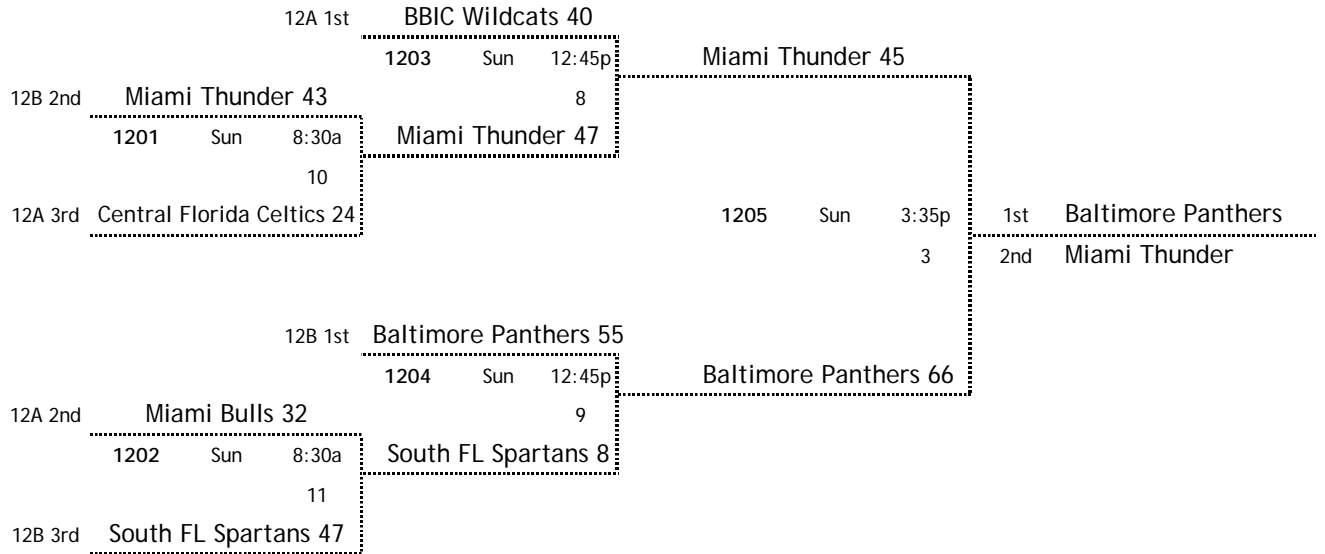

**2010 FALL CLASSIC
12:Under/6th Grade Division II**

POOL 12A

W	L
1	1
2	
	2

12A 1	Miami Bulls	2ND
12A 2	BBIC Wildcats	1ST
12A 3	Central FL Celtics	3rd

home	score	visitor	score	day	time	court
12A 2	46	12A 3	8	Sat	8:30a	11
12A 3	11	12A 1	41	Sat	12:45p	9
12A 1	28	12A 2	52	Sat	7:50p	1

POOL 12B

W	L
2	1
	3
3	
1	2

12B 1	Miami Thunder	2ND
12B 2	FL Prospects	4TH
12B 3	Baltimore Panthers	1ST
12B 4	South FL Spartans	3RD

home	score	visitor	score	day	time	court
12B 4	30	12B 1	42	Sat	9:55a	10
12B 2	11	12B 3	65	Sat	9:55a	11
12B 1	36	12B 3	67	Sat	2:10p	10
12B 2	9	12B 4	67	Sat	2:10p	11
12B 1	47	12B 2	16	Sat	6:25p	5
12B 3	64	12B 4	35	Sat	6:25p	6