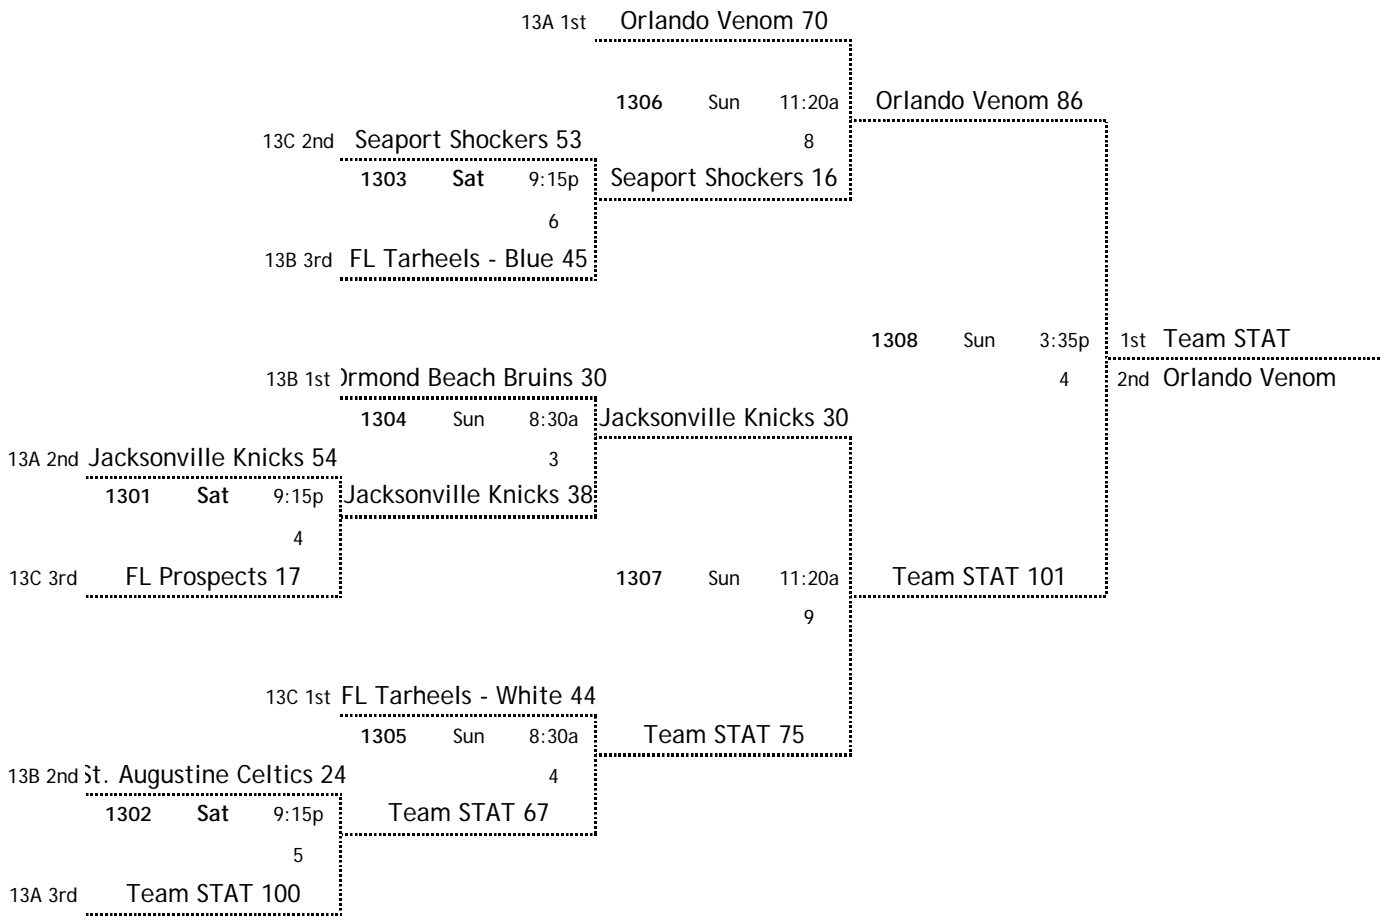

**2010 FALL CLASSIC
13:Under/7th Grade**

POOL 13A

W L

1	1
2	
	2

13A 1 Jacksonville Knicks 2ND
13A 2 Orlando Venom 1ST
13A 3 Team STAT 3RD

home	score	visitor	score	day	time	court
13A 2	<u>57</u>	13A 3	<u>49</u>	Sat	8:30a	4
13A 3	<u>60</u>	13A 1	<u>64</u>	Sat	12:45p	6
13A 1	<u>49</u>	13A 2	<u>57</u>	Sat	5:00p	5

POOL 13B

W L

	2
2	
1	1

13B 1 FL Tarheels - Blue 3RD
13B 2 Ormond Beach Bruins 1ST
13B 3 St. Augustine Celtics 2ND

home	score	visitor	score	day	time	court
13B 2	<u>63</u>	13B 3	<u>21</u>	Sat	8:30a	9
13B 3	<u>63</u>	13B 1	<u>49</u>	Sat	12:45p	4
13B 1	<u>18</u>	13B 2	<u>58</u>	Sat	5:00p	6

POOL 13C

W L

1	1
2	
	2

13C 1 Seaport Shockers 2ND
13C 2 FL Tarheels - White 1ST
13C 3 FL Prospects 3RD

home	score	visitor	score	day	time	court
13C 2	<u>63</u>	13C 3	<u>21</u>	Sat	8:30a	10
13C 3	<u>24</u>	13C 1	<u>60</u>	Sat	12:45p	5
13C 1	<u>33</u>	13C 2	<u>73</u>	Sat	5:00p	4

Courts:

1 ESPN WWS 1	7 ESPN WWS 7
2 ESPN WWS 2	8 ESPN WWS 8
3 ESPN WWS 3	9 ESPN WWS 9
4 ESPN WWS 4	10 ESPN WWS 10
5 ESPN WWS 5	11 ESPN WWS 11
6 ESPN WWS 6	12 ESPN WWS 12

2010 FALL CLASSIC 13:Under/7th Grade

Courts:

1 ESPN WWS 1	7 ESPN WWS 7
2 ESPN WWS 2	8 ESPN WWS 8
3 ESPN WWS 3	9 ESPN WWS 9
4 ESPN WWS 4	10 ESPN WWS 10
5 ESPN WWS 5	11 ESPN WWS 11
6 ESPN WWS 6	12 ESPN WWS 12

Home

game #	day	time
		court

Visitor