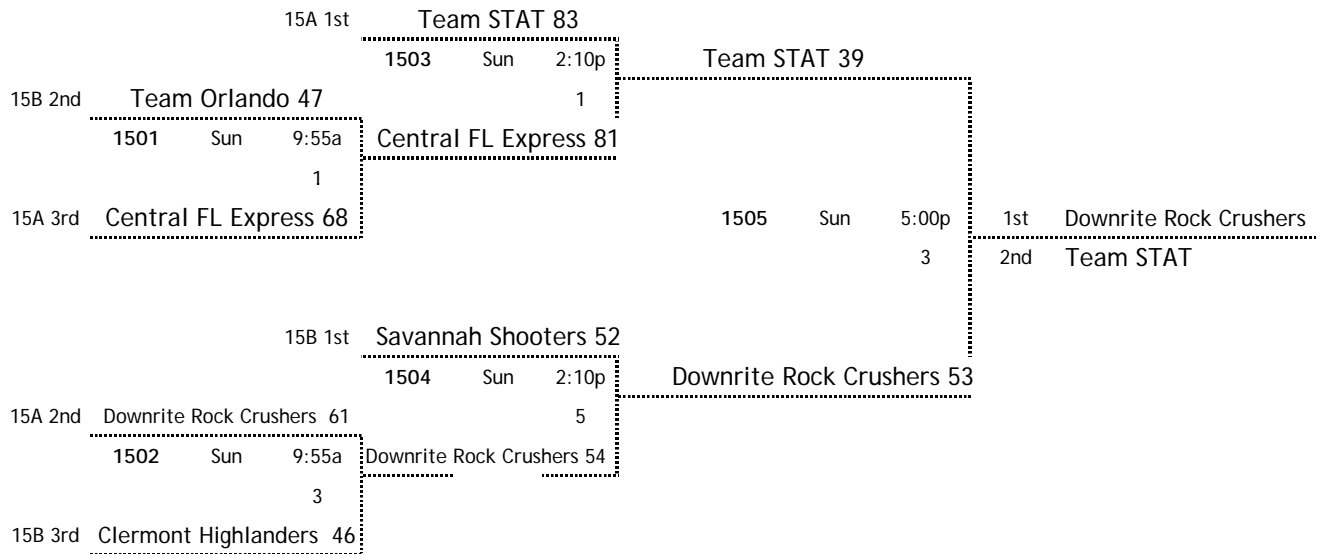

### POOL 15A

W L

2		15A 1	Team STAT	1ST
1	1	15A 2	Downrite Rock Crushers	2ND
	2	15A 3	Central FL Express	3RD

home	score	visitor	score	day	time	court
15A 2	49	15A 3	48	Sat	11:20a	1
15A 3	58	15A 1	67	Sat	3:35p	3
15A 1	71	15A 2	65	Sat	7:50p	3

### POOL 15B

W L

3		15B 1	Savannah Shooters	1ST
2	1	15B 2	Team Orlando	2ND
1	2	15B 3	Clermont Highlanders	3RD
	3	15B 4	Florida Tarheels	4TH

home	score	visitor	score	day	time	court
15B 4	41	15B 1	69	Sat	11:20a	3
15B 2	77	15B 3	58	Sat	11:20a	4
15B 1	64	15B 3	50	Sat	3:35p	1
15B 2	85	15B 4	62	Sat	3:35p	9
15B 3	72	15B 4	70	Sat	7:50p	4
15B 1	76	15B 2	69	Sat	9:15p	3