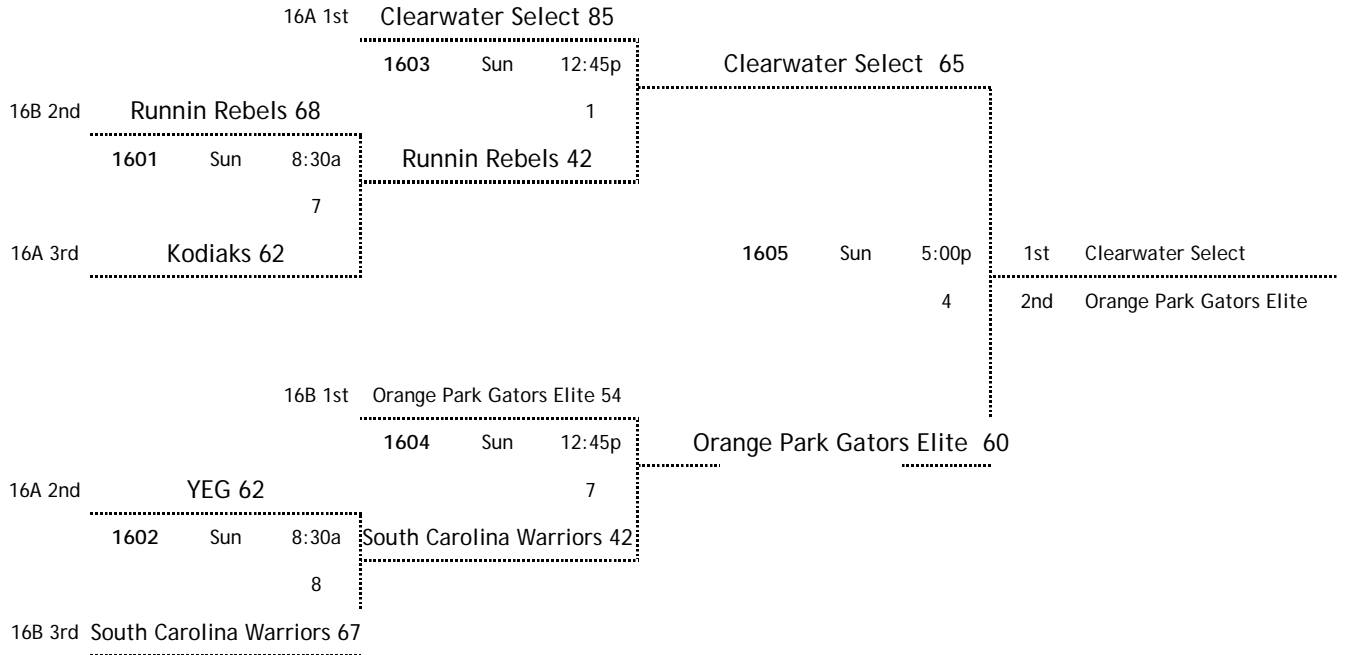

2010 FALL CLASSIC
16:Under/10th Grade Division I

POOL 16A

W	L
1	1
2	
	2

16A 1	YEG	2ND
16A 2	Clearwater Select	1ST
16A 3	Kodiaks	3RD

home	score	visitor	score	day	time	court
16A 2	<u>79</u>	16A 3	<u>71</u>	Sat	8:30a	1
16A 3	<u>76</u>	16A 1	<u>81</u>	Sat	12:45p	1
16A 1	<u>47</u>	16A 2	<u>85</u>	Sat	5:00p	3

POOL 16B

W	L
2	
	2
1	1

16B 1	Orange Park Gators Elite	1ST
16B 2	South Carolina Warriors	3RD
16B 3	Runnin Rebels	2ND

home	score	visitor	score	day	time	court
16B 2	<u>58</u>	16B 3	<u>71</u>	Sat	8:30a	3
16B 3	<u>47</u>	16B 1	<u>49</u>	Sat	12:45p	3
16B 1	<u>64</u>	16B 2	<u>42</u>	Sat	5:00p	10

Courts:

- | | |
|--------------|----------------|
| 1 ESPN WWS 1 | 7 ESPN WWS 7 |
| 2 ESPN WWS 2 | 8 ESPN WWS 8 |
| 3 ESPN WWS 3 | 9 ESPN WWS 9 |
| 4 ESPN WWS 4 | 10 ESPN WWS 10 |
| 5 ESPN WWS 5 | 11 ESPN WWS 11 |
| 6 ESPN WWS 6 | 12 ESPN WWS 12 |