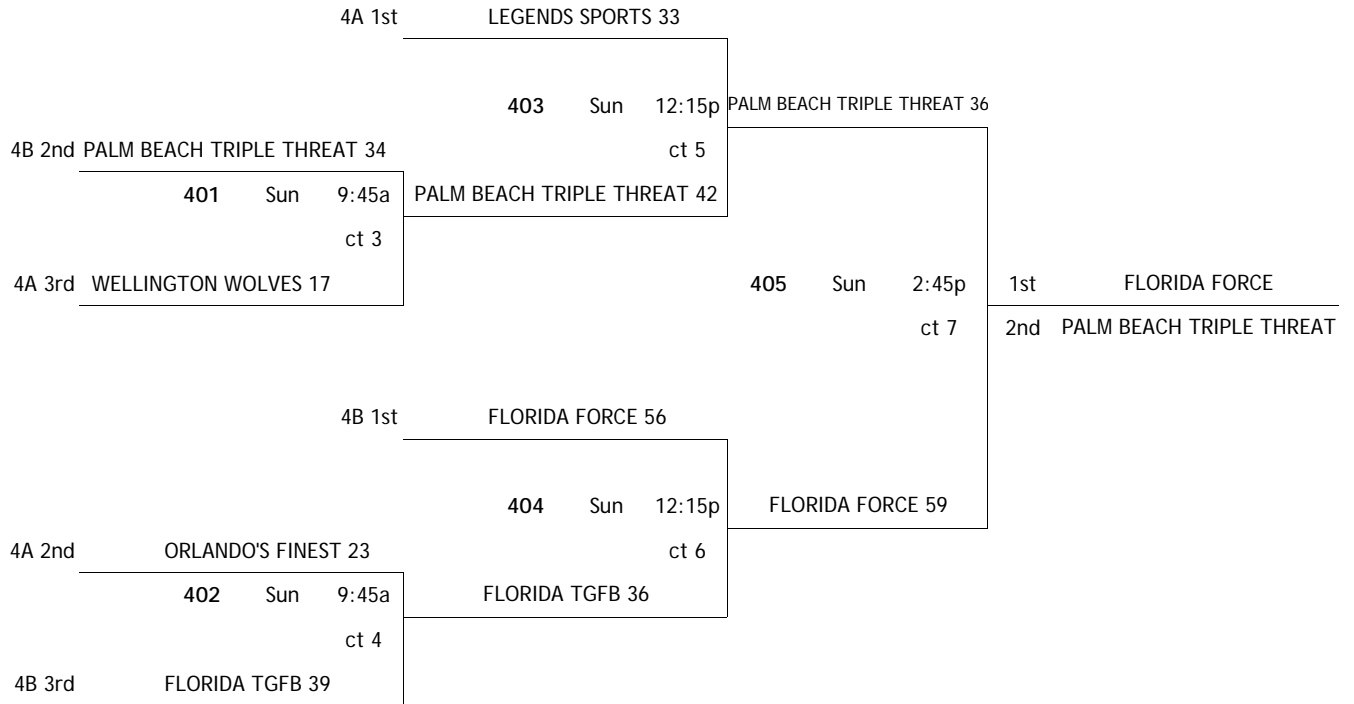

**POOL 4A**

**REVISED 8-2-11**

W	L	finish	team	home	score	visitor	score	day	time	court
	2	3rd	4A 1 WELLINGTON WOLVES	4A 2	27	4A 3	21	Fri	7:15p	5
2		1st	4A 2 LEGENDS SPORTS							
1	1	2nd	4A 3 ORLANDO'S FINEST	4A 1	26	4A 2	31	Sat	1:55p	5
				4A 3	29	4A 1	23	Sat	5:40p	3

**POOL 4B**

W	L	finish	team	home	score	visitor	score	day	time	court
1	1	2nd	4B 1 PALM BEACH TRIPLE THREAT	4B 2	15	4B 3	0	Fri	7:15p	7
2		1st	4B 2 FLORIDA FORCE							
	2	3rd	4B 3 FLORIDA TGFB	4B 3	32	4B 1	35	Sat	1:55p	6
				4B 1	35	4B 2	50	Sat	5:40p	4

Courts:  
 1-6 = HP Fieldhouse  
 7-12 = Jostens Center

home			
game #	day	time	
		court	
visitor			