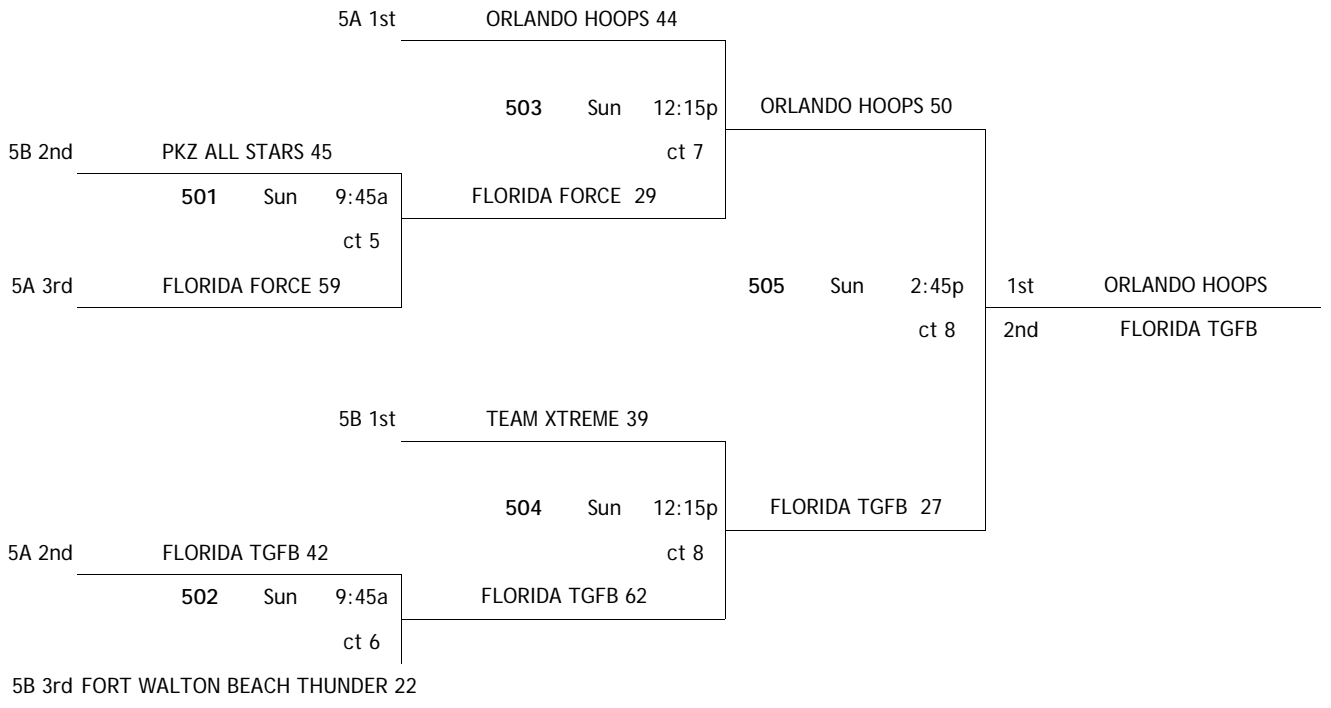

POOL 5A

W	L	finish	team	home	score	visitor	score	day	time	court
1	1	2nd	5A 1 FLORIDA TGFB	5A 2	40	5A 3	26	Fri	7:15p	6
2		1st	5A 2 ORLANDO HOOPS							
	2	3rd	5A 3 FLORIDA FORCE	5A 3	50	5A 1	57	Sat	1:55p	3
				5A 1	33	5A 2	42	Sat	5:40p	5

POOL 5B

W	L	finish	team	home	score	visitor	score	day	time	court
	2	3rd	5B 1 FORT WALTON BEACH THUNDER	5B 2	26	5B 3	50	Fri	8:30p	6
1	1	2nd	5B 2 PKZ ALL STARS							
2		1st	5B 3 TEAM XTREME	5B 3	56	5B 1	40	Sat	1:55p	4
				5B 1	29	5B 2	32	Sat	6:55p	5

Courts:
 1-6 = HP Fieldhouse
 7-12 = Jostens Center

home	game #	day	time
			court
visitor			