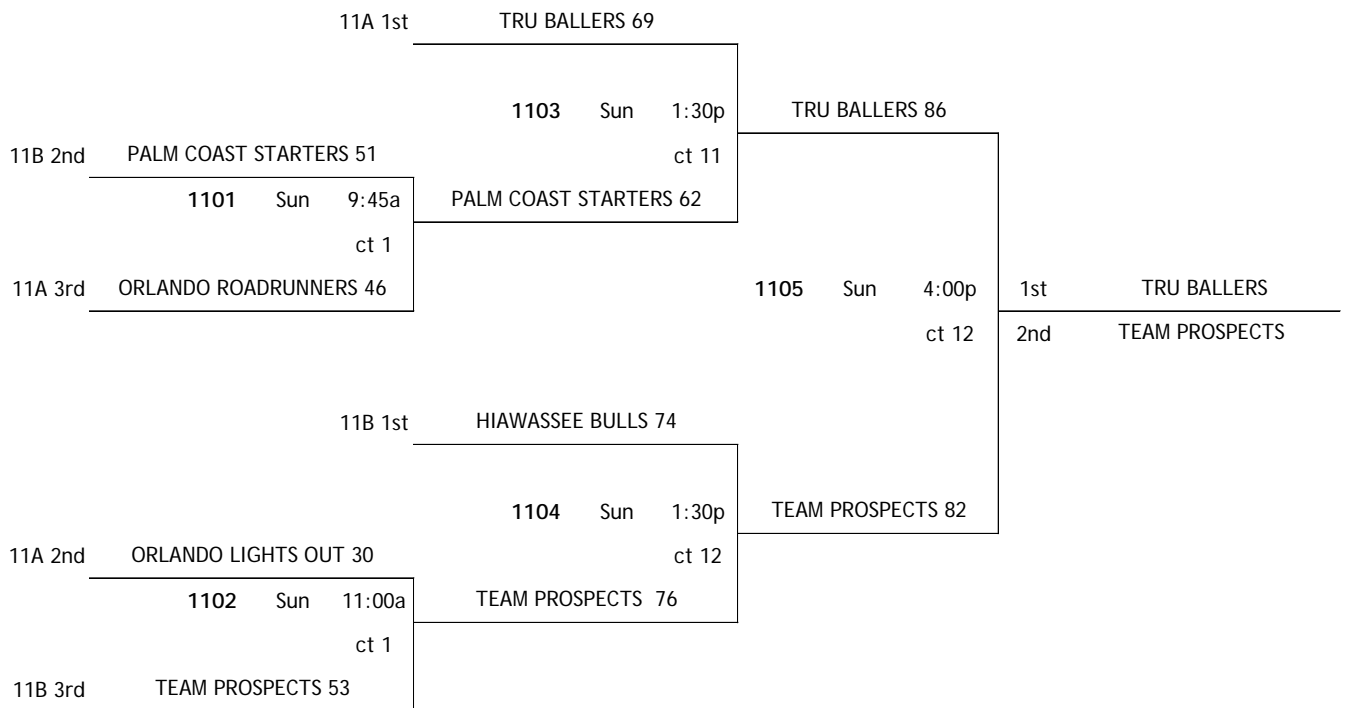

POOL 11A

W	L	finish	team	home	score	visitor	score	day	time	court
2		1st	11A 1 TRU BALLERS	11A 2	<u>77</u>	11A 3	<u>52</u>	Fri	7:15p	8
1	1	2nd	11A 2 ORLANDO LIGHTS OUT	11A 3	<u>50</u>	11A 1	<u>90</u>	Fri	9:45p	11
	2	3rd	11A 3 ORLANDO ROADRUNNERS	11A 1	<u>77</u>	11A 2	<u>70</u>	Sat	3:10p	11

POOL 11B

W	L	finish	team	home	score	visitor	score	day	time	court
1	1	2nd	11B 1 PALM COAST STARTERS	11B 2	<u>0</u>	11B 3	<u>15</u>	Fri	7:15p	9
1	1	3rd	11B 2 TEAM PROSPECTS	11B 3	<u>57</u>	11B 1	<u>60</u>	Sat	1:55p	11
1	1	1st	11B 3 HIAWASSEE BULLS	11B 1	<u>60</u>	11B 2	<u>62</u>	Sat	8:10p	10

Courts:

1-6 = HP Fieldhouse

7-12 = Jostens Center

home			
game #	day	time	
		court	
visitor			