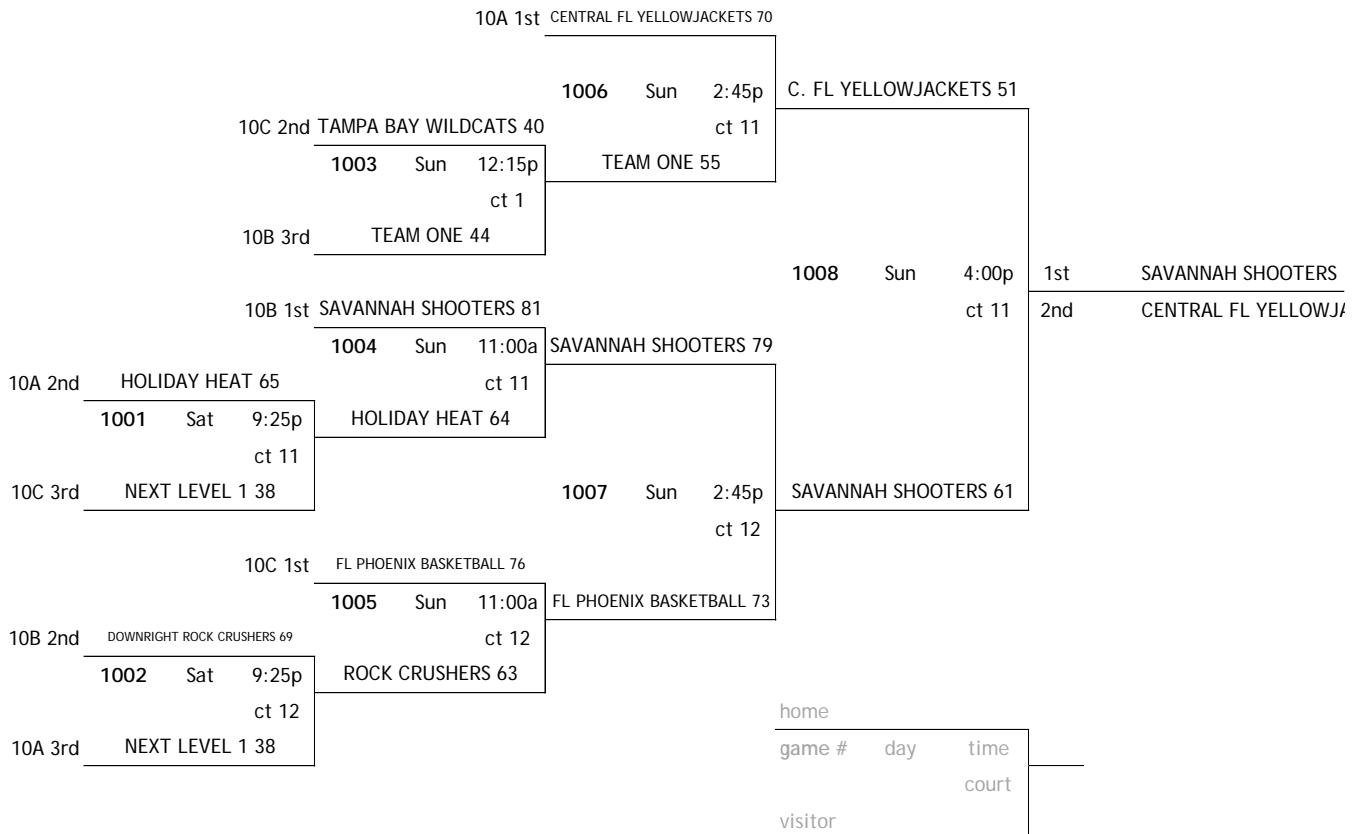

POOL 10A

W	L	finish	team	home	score	visitor	score	day	time	court
1	1	2nd	10A 1 HOLIDAY HEAT	10A 2	33	10A 3	48	Fri	7:15p	10
	2	3rd	10A 2 TEAM LEGACY	10A 3	78	10A 1	76	Fri	9:45p	12
2		1st	10A 3 CENTRAL FL YELLOWJACKETS	10A 1	64	10A 2	40	Sat	5:40p	8

POOL 10B

W	L	finish	team	home	score	visitor	score	day	time	court
2		1st	10B 1 SAVANNAH SHOOTERS	10B 2	66	10B 3	57	Fri	7:15p	11
1	1	2nd	10B 2 DOWNRIGHT ROCK CRUSHERS	10B 3	50	10B 1	58	Sat	1:55p	9
	2	3rd	10B 3 TEAM ONE	10B 1	63	10B 2	52	Sat	5:40p	11

POOL 10C

W	L	finish	team	home	score	visitor	score	day	time	court
1	1	2nd	10C 1 TAMPA BAY WILDCATS	10C 2	71	10C 3	64	Fri	7:15p	12
2		1st	10C 2 FLORIDA PHOENIX BASKETBALL	10C 3	56	10C 1	63	Sat	1:55p	10
	2	3rd	10C 3 NEXT LEVEL 1	10C 1	65	10C 2	83	Sat	5:40p	12

Courts:
 1-6 = HP Fieldhouse
 7-12 = Jostens Center

ACKETS