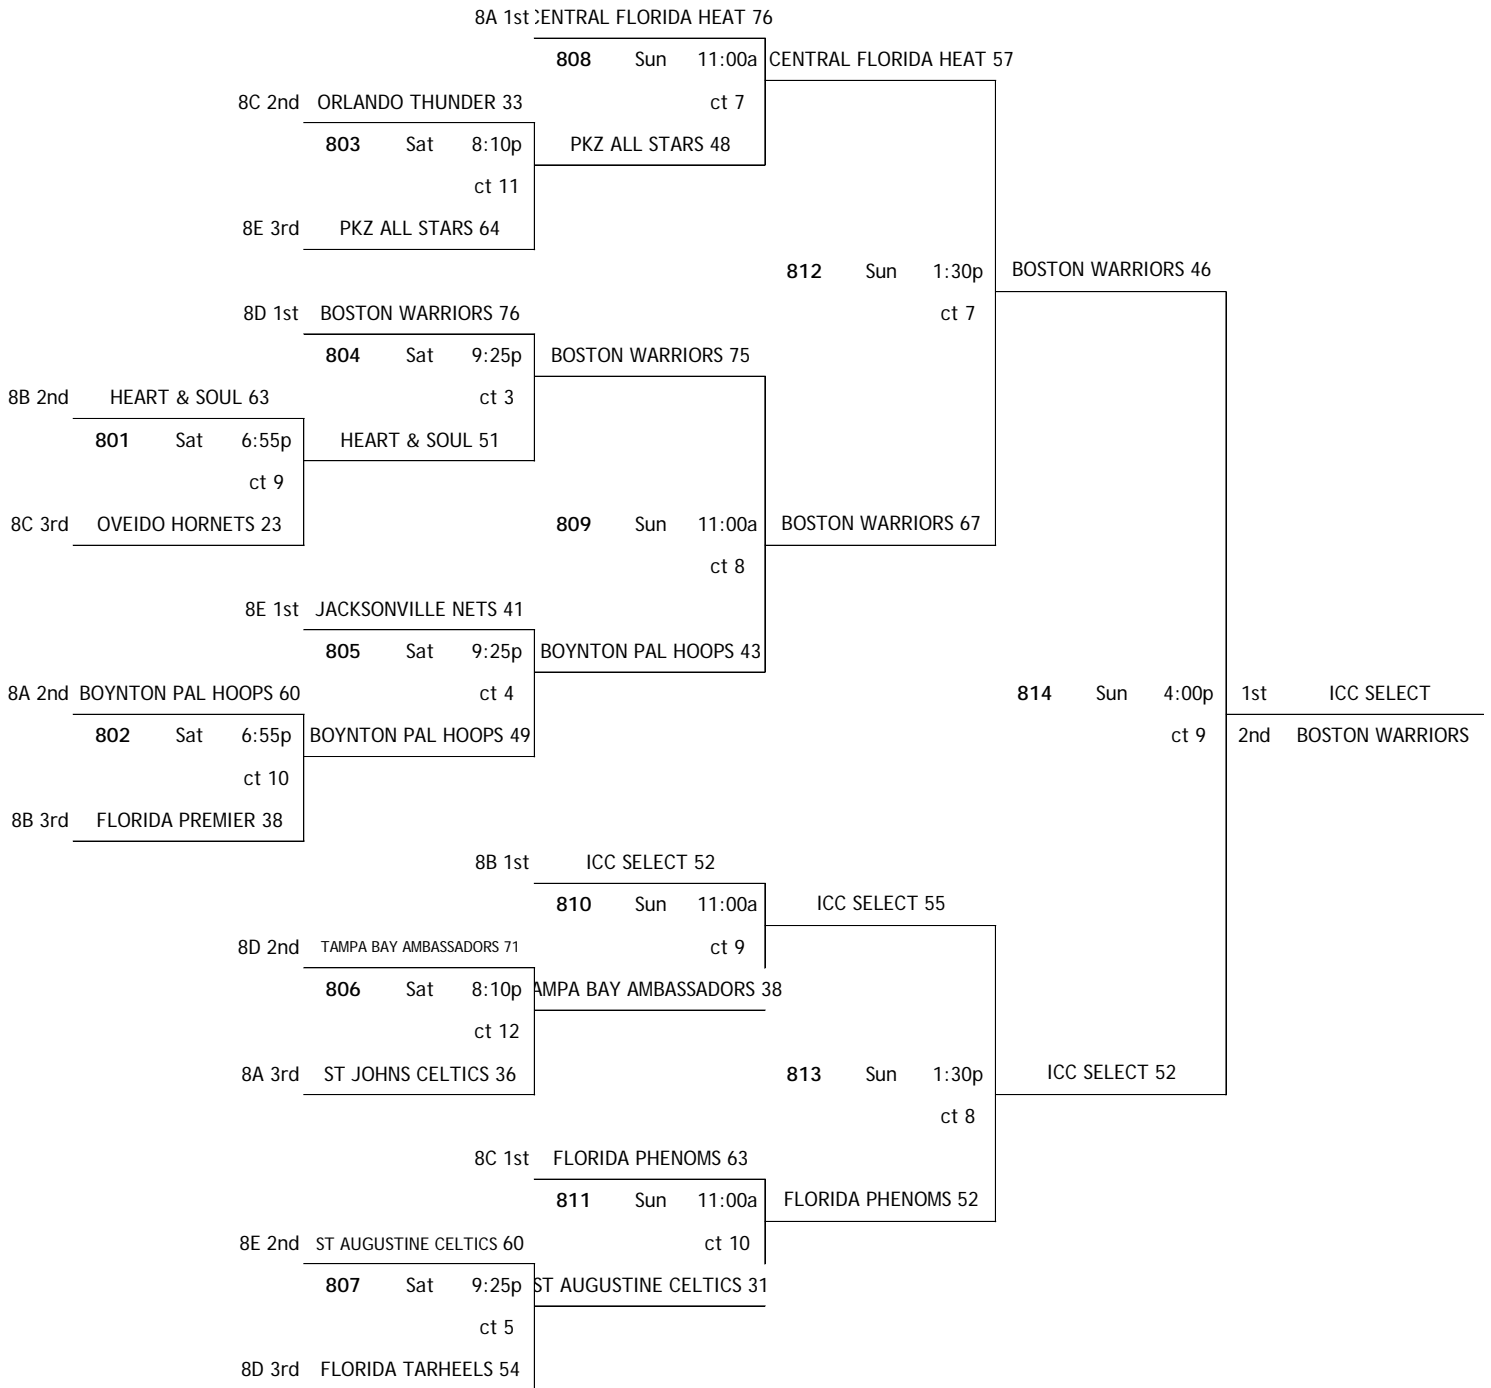

POOL 8B

W	L	finish	team	home	score	visitor	score	day	time	court
	2	3rd 8B 1	FLORIDA PREMIER	8B 2	44	8B 3	43	Fri	6:00p	1
2		1st 8B 2	ICC SELECT	8B 3	61	8B 1	53	Fri	8:30p	7
1	1	2nd 8B 3	HEART & SOUL	8B 1	29	8B 2	56	Sat	4:25p	9

POOL 8C

W	L	finish	team	home	score	visitor	score	day	time	court
1	1	2nd 8C 1	ORLANDO THUNDER	8C 2	36	8C 3	67	Fri	6:00p	3
	2	3rd 8C 2	OVEIDO HORNETS	8C 3	15	8C 1	0	Fri	8:30p	8
2		1st 8C 3	FLORIDA PHENOMS	8C 1	51	8C 2	42	Sat	4:25p	10

POOL 8D

W	L	finish	team	home	score	visitor	score	day	time	court
1	1	2nd 8D 1	TAMPA BAY AMBASSADORS	8D 2	66	8D 3	33	Fri	8:30p	1
2		1st 8D 2	BOSTON WARRIORS	8D 3	28	8D 1	54	Sat	12:40p	9
	2	3rd 8D 3	FLORIDA TARHEELS	8D 1	49	8D 2	76	Sat	4:25p	11

Courts:
 1-6 = HP Fieldhouse
 7-12 = Jostens Center

POOL 8E

W	L	finish	team	home	score	visitor	score	day	time	court
2		1st 8E 1	JACKSONVILLE NETS	8E 2	61	8E 3	68	Fri	8:30p	9
	2	3rd 8E 2	PKZ ALL STARS	8E 3	38	8E 1	58	Sat	12:40p	10
1	1	2nd 8E 3	ST AUGUSTINE CELTICS	8E 1	50	8E 2	37	Sat	4:25p	12