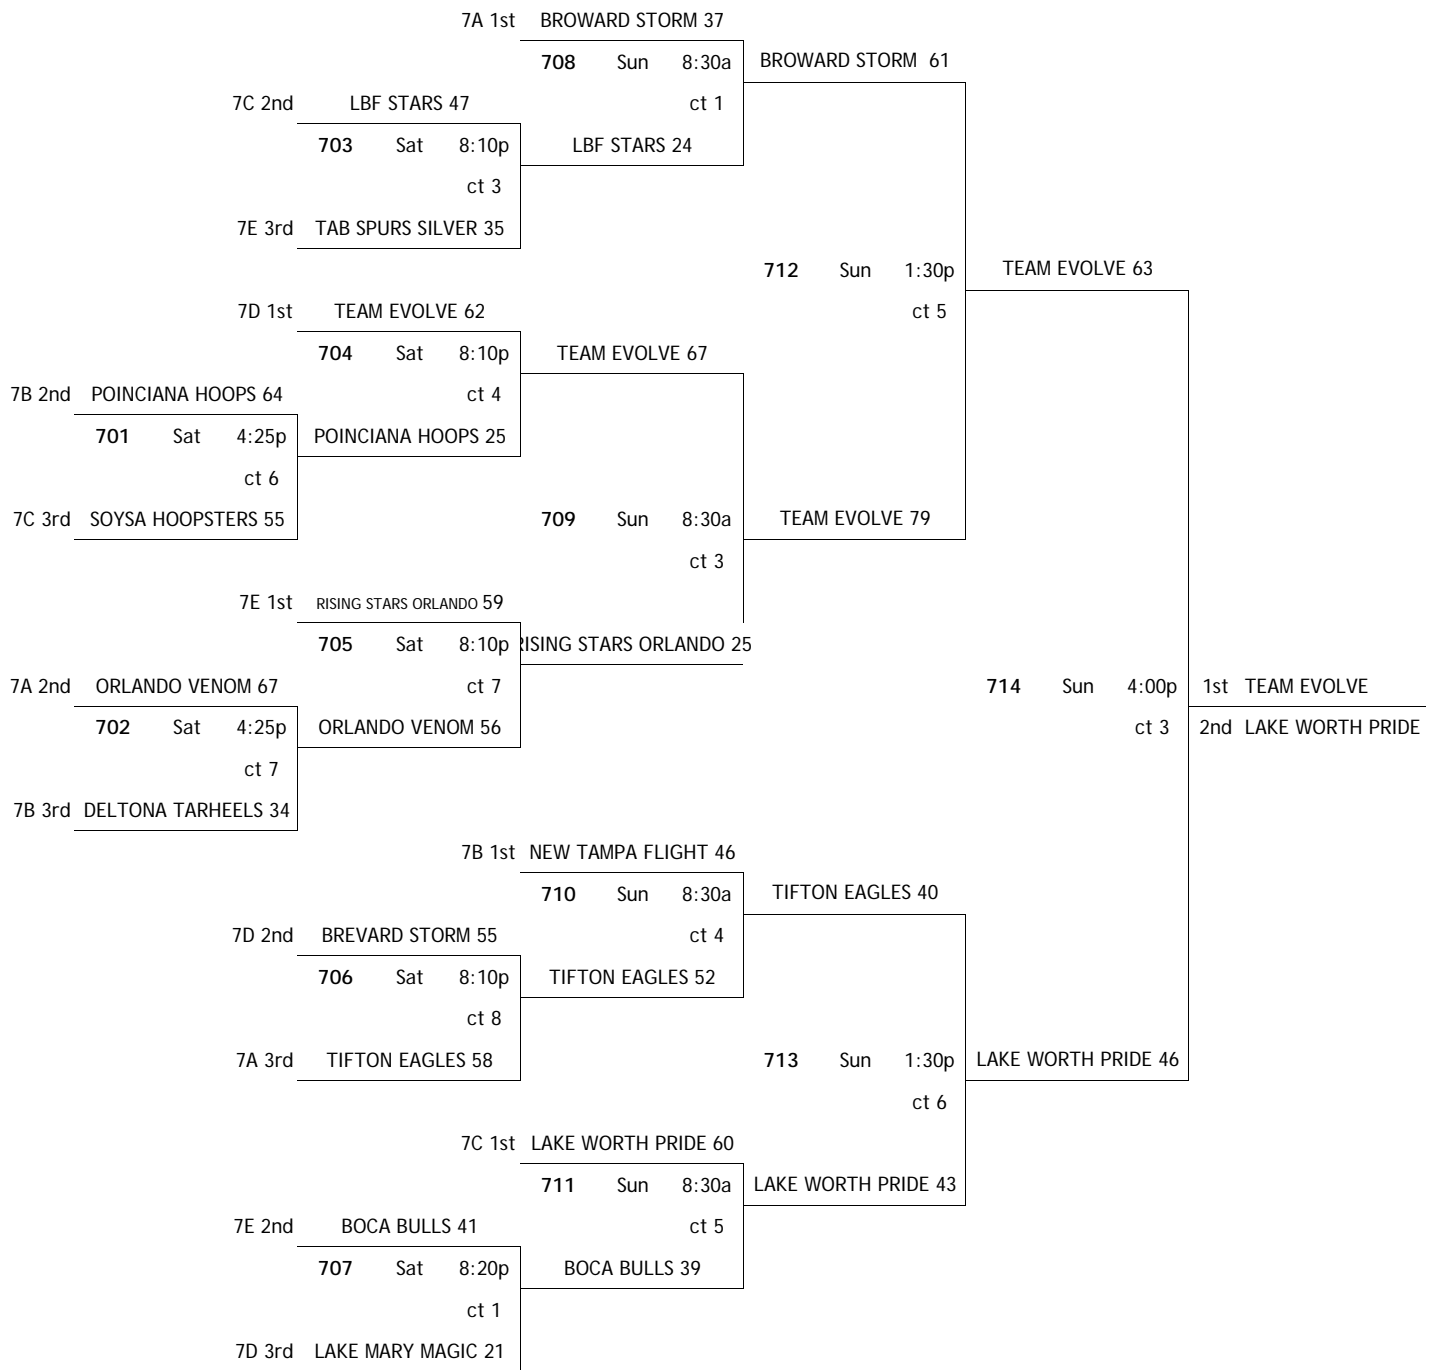

home			
game #	day	time	
		court	
visitor			

Courts: 1-6 = HP Fieldhouse
7-12 = Jostens Center