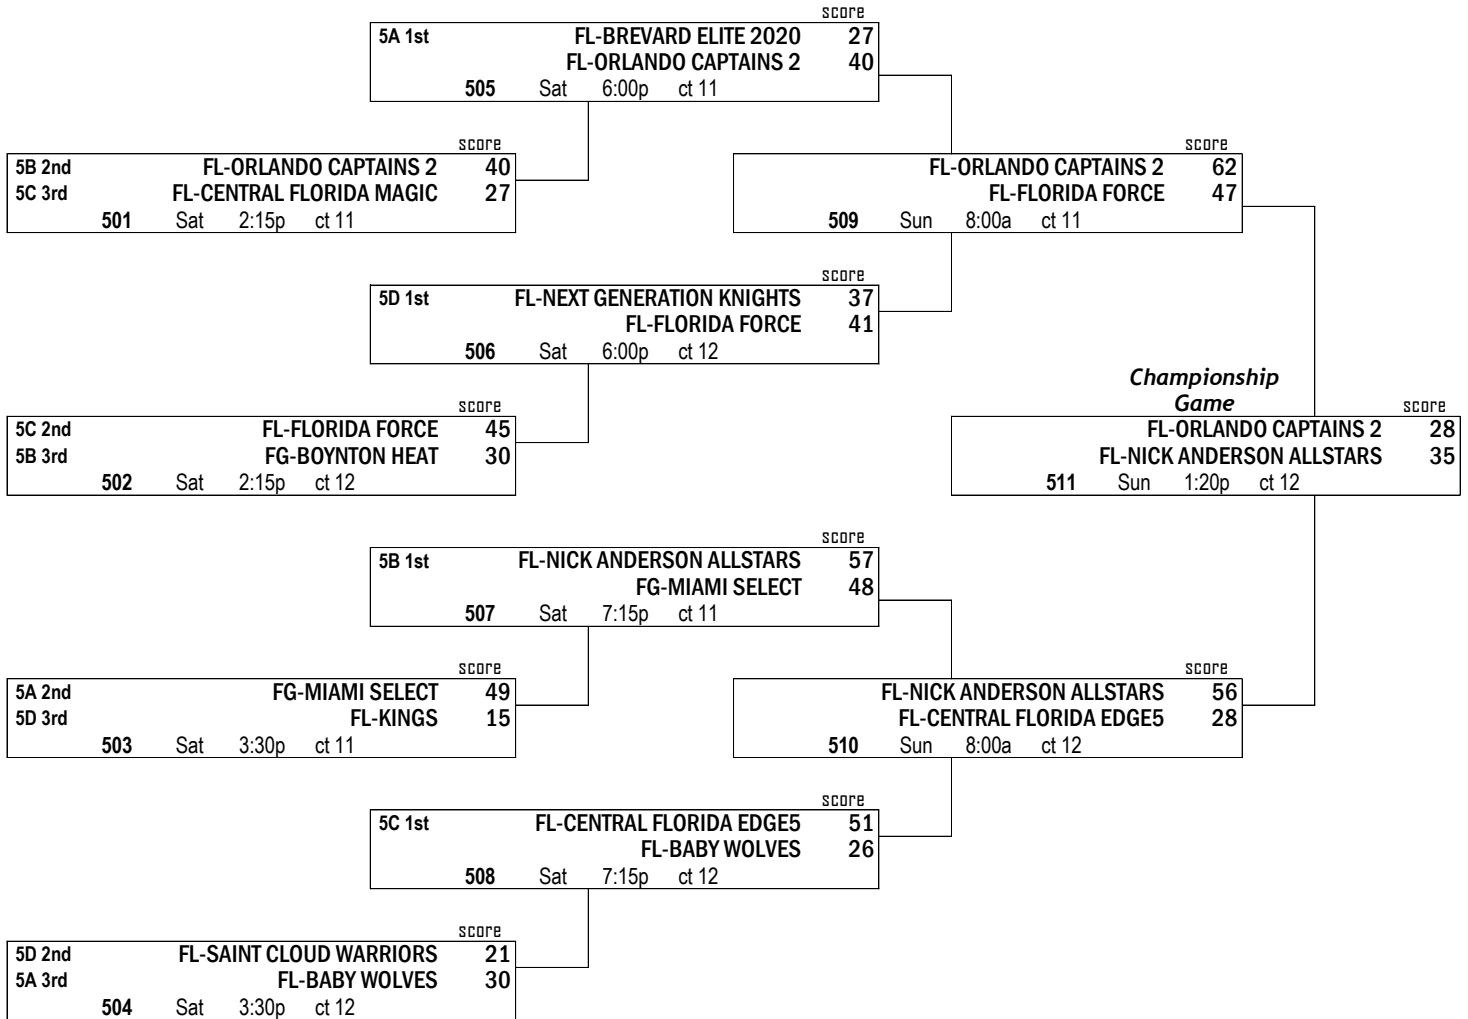

2013 AAU Boys Basketball Back 2 School Classic

**5th Grade
Divisions II and III**

1st Place: FL-NICK ANDERSON ALLSTARS
2nd Place: FL-ORLANDO CAPTAINS 2
Automatic Bid: FL-FLORIDA FORCE
Automatic Bid: FL-CENTRAL FLORIDA EDGE5

KEY:

				SCORE
		HOME TEAM		0
		VISITOR		0
game	day	time	court	

Courts:
1-6 = HP Fieldhouse
7-12 = Jostens Center