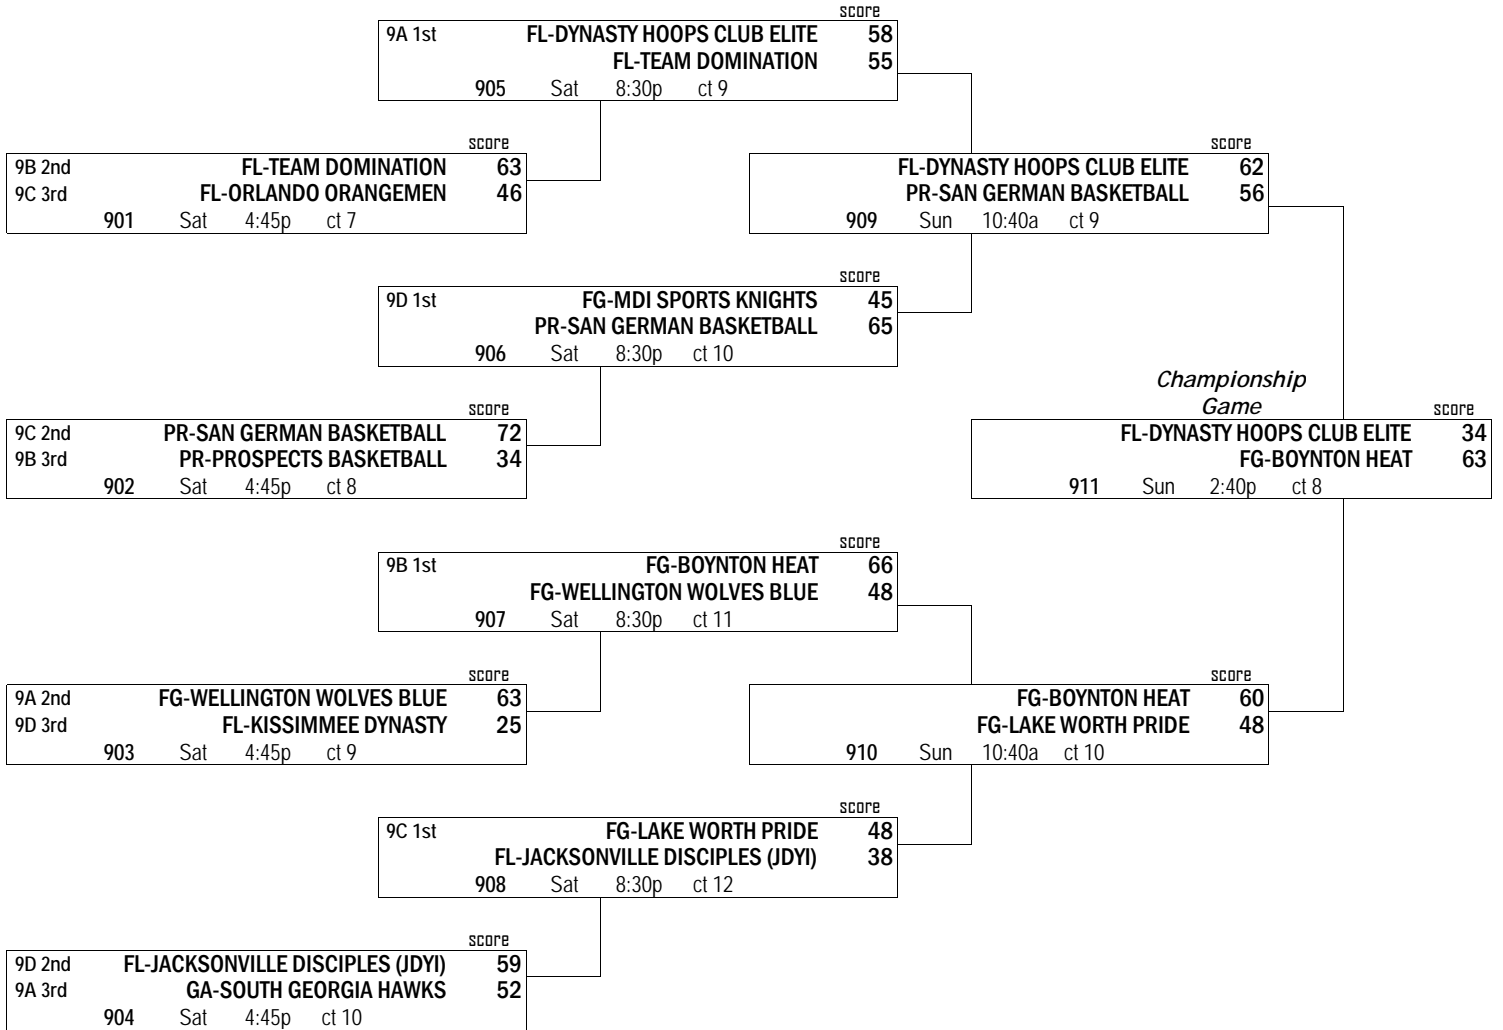

9D 3	FL-KISSIMMEE DYNASTY	37
9D 1	FG-MDI SPORTS KNIGHTS	62
Sat 1:00p ct 10		

KEY:		score
HOME TEAM	0	
VISITOR	0	
day	time	court

Courts:
1-6 = HP Fieldhouse
7-12 = Jostens Center

2013 AAU Boys Basketball Back 2 School Classic

9th Grade

1st Place: FG-BOYNTON HEAT
 2nd Place: FL-DYNASTY HOOPS CLUB ELITE
 Automatic Bid: PR-SAN GERMAN BASKETBALL
 Automatic Bid: FG-LAKE WORTH PRIDE

KEY:

				score
	HOME TEAM			0
	VISITOR			0
game	day	time	court	

Courts:
 1-6 = HP Fieldhouse
 7-12 = Jostens Center