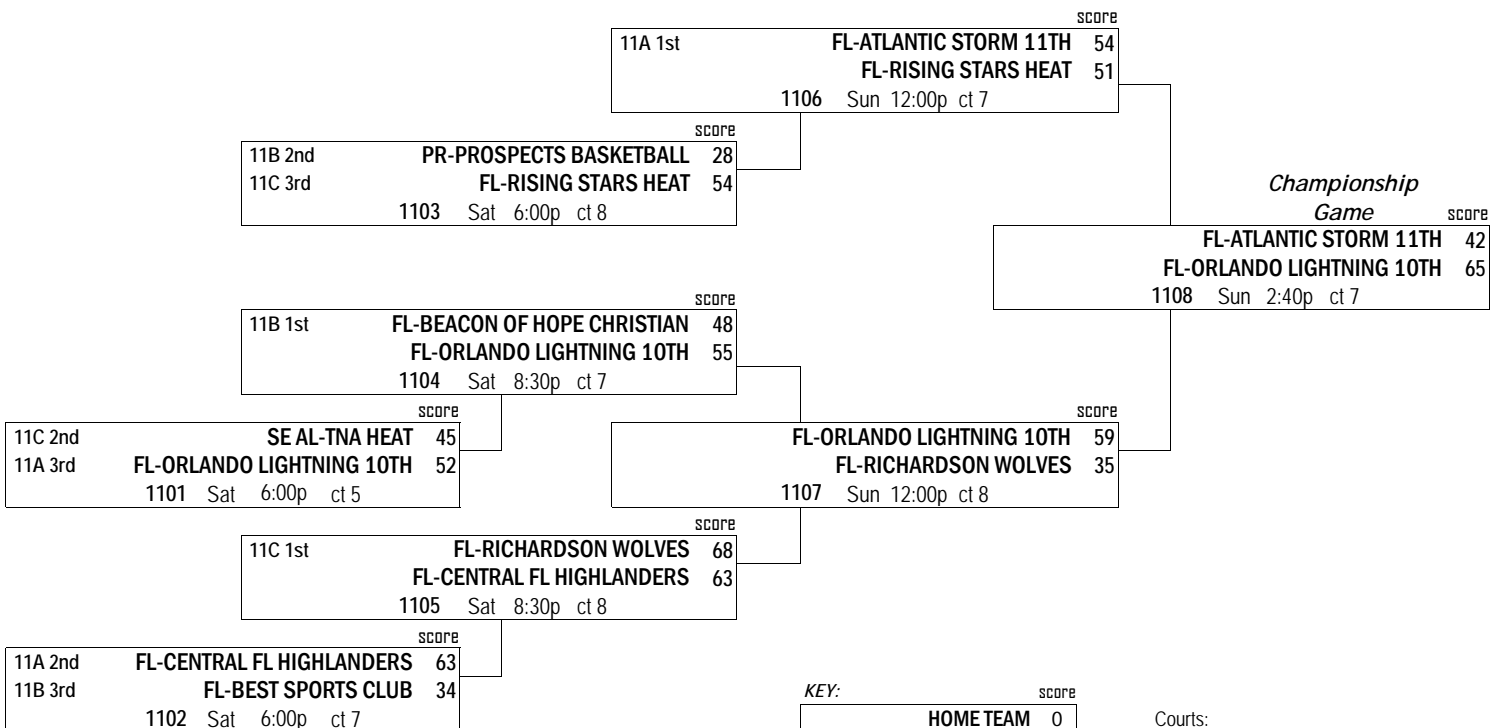

11th Grade Divisions I and II

POOL 11A

W	L	finish	district-team
1	1	2	11A 1 FL-CENTRAL FL HIGHLANDERS
0	2	3	11A 2 FL-ORLANDO LIGHTNING 10TH
2	0	1	11A 3 FL-ATLANTIC STORM 11TH

home team listed on top	score	home team listed on top	score
11A 2 FL-ORLANDO LIGHTNING 10TH	0		
11A 3 FL-ATLANTIC STORM 11TH	15		
Fri 7:40p ct 1			

11A 3 FL-ATLANTIC STORM 11TH	85	11A 1 FL-CENTRAL FL HIGHLANDERS	15
11A 1 FL-CENTRAL FL HIGHLANDERS	83	11A 2 FL-ORLANDO LIGHTNING 10TH	0
Sat 10:30a ct 5			
Sat 2:15p ct 5			

1st Place: FL-ORLANDO LIGHTNING 10TH
2nd Place: FL-ATLANTIC STORM 11TH
Automatic Bid: FL-RISING STARS HEAT
Automatic Bid: FL-RICHARDSON WOLVES

POOL 11B

W	L	finish	district-team
1	1	2	11B 1 PR-PROSPECTS BASKETBALL
0	2	3	11B 2 FL-BEST SPORTS CLUB
2	0	1	11B 3 FL-BEACON OF HOPE CHRISTIAN

home team listed on top	score	home team listed on top	score
11B 2 FL-BEST SPORTS CLUB	30		
11B 3 FL-BEACON OF HOPE CHRISTIAN	62		
Fri 6:20p ct 1			

11B 3 FL-BEACON OF HOPE CHRISTIAN	64	11B 1 PR-PROSPECTS BASKETBALL	57
11B 1 PR-PROSPECTS BASKETBALL	45	11B 2 FL-BEST SPORTS CLUB	35
Sat 10:30a ct 6			
Sat 2:15p ct 6			

POOL 11C

W	L	finish	district-team
1	1	2	11C 1 SE AL-TNA HEAT
0	2	3	11C 2 FL-RISING STARS HEAT
2	0	1	11C 3 FL-RICHARDSON WOLVES

home team listed on top	score	home team listed on top	score
11C 2 FL-RISING STARS HEAT	51		
11C 3 FL-RICHARDSON WOLVES	56		
Fri 5:00p ct 1			

11C 3 FL-RICHARDSON WOLVES	61	11C 1 SE AL-TNA HEAT	67
11C 1 SE AL-TNA HEAT	57	11C 2 FL-RISING STARS HEAT	49
Sat 9:15a ct 4			
Sat 11:45a ct 7			

KEY:

	score
HOMESIDE	0
VISITOR	0
day	time
	court

Courts:
1-6 = HP Fieldhouse
7-12 = Jostens Center