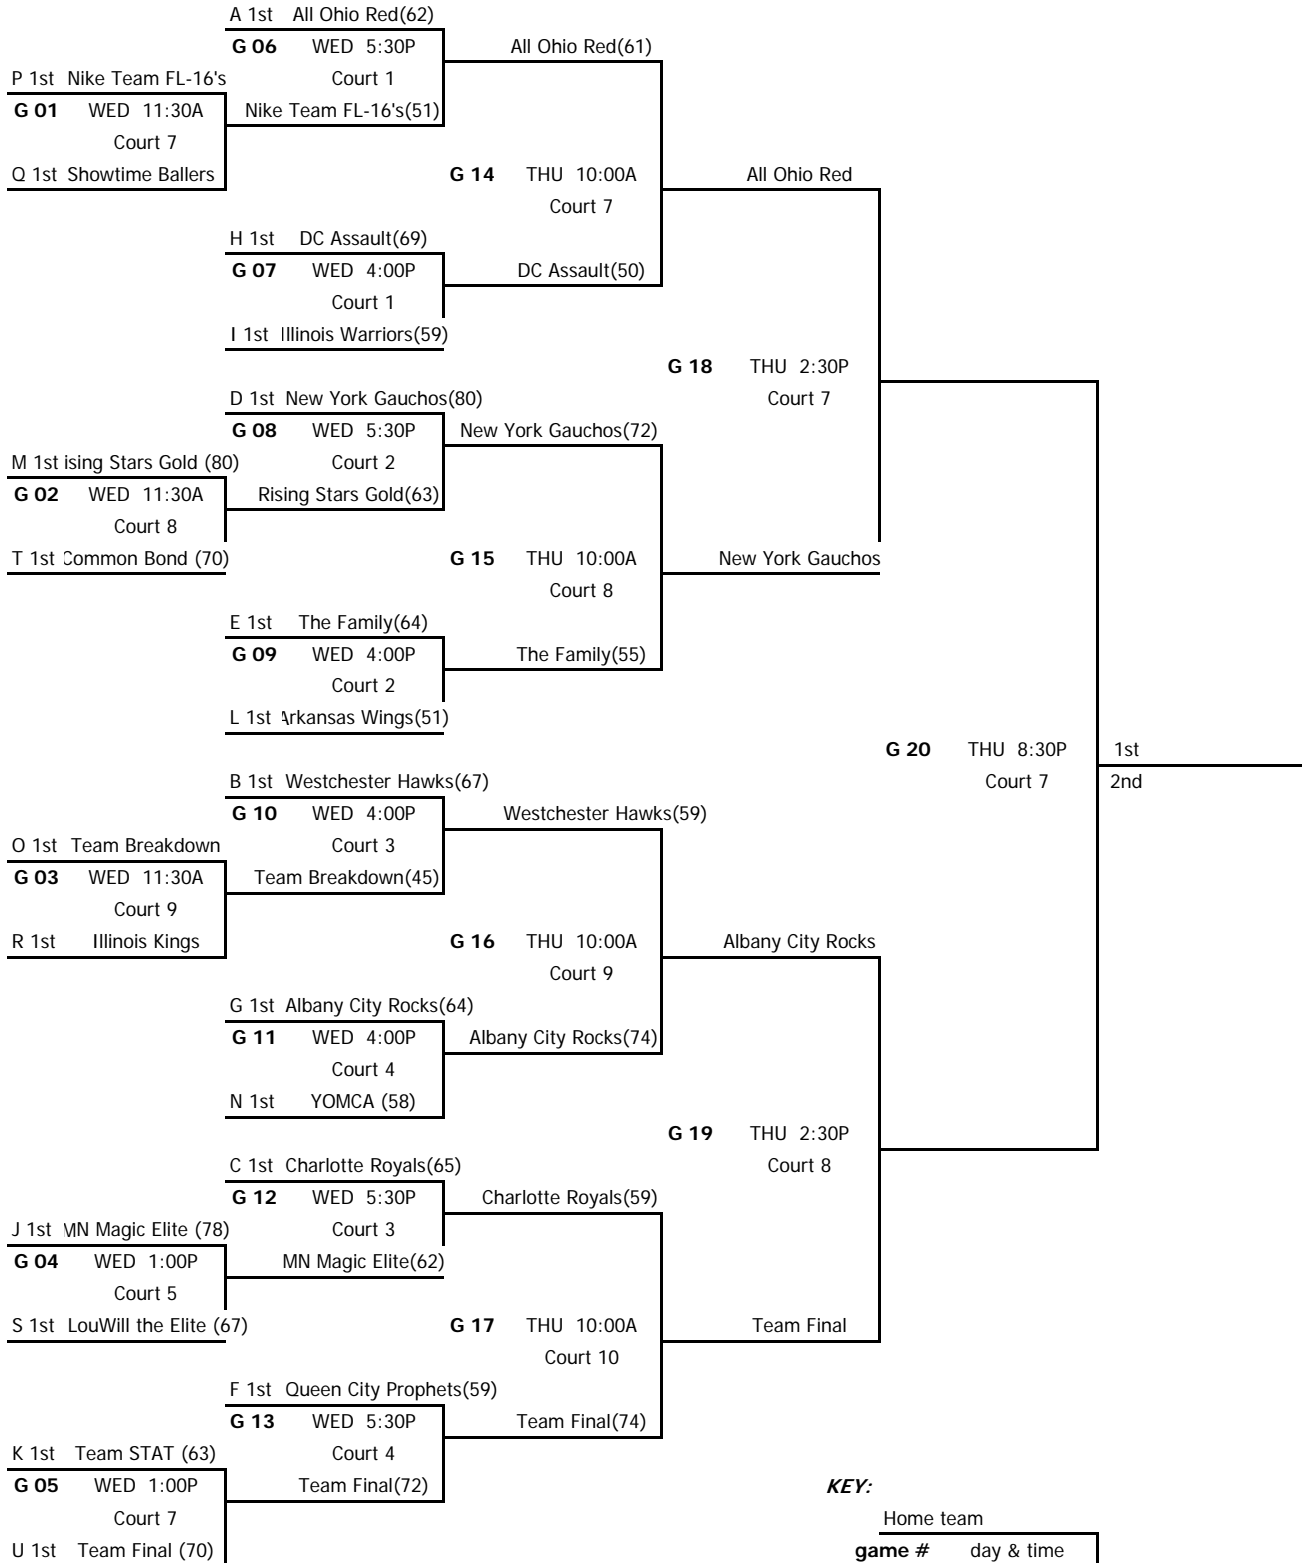

2008 AAU Boys Basketball 16:Under/10th Grade Super Showcase GOLD Division

- | | |
|-----------------|-----------------------|
| 1 = Milkhouse 1 | 7 = Jostens Center 1 |
| 2 = Milkhouse 2 | 8 = Jostens Center 2 |
| 3 = Milkhouse 3 | 9 = Jostens Center 3 |
| 4 = Milkhouse 4 | 10 = Jostens Center 4 |
| 5 = Milkhouse 5 | 11 = Jostens Center 5 |
| 6 = Milkhouse 6 | 12 = Jostens Center 6 |

KEY:

Home team
game # day & time
court
Visitor