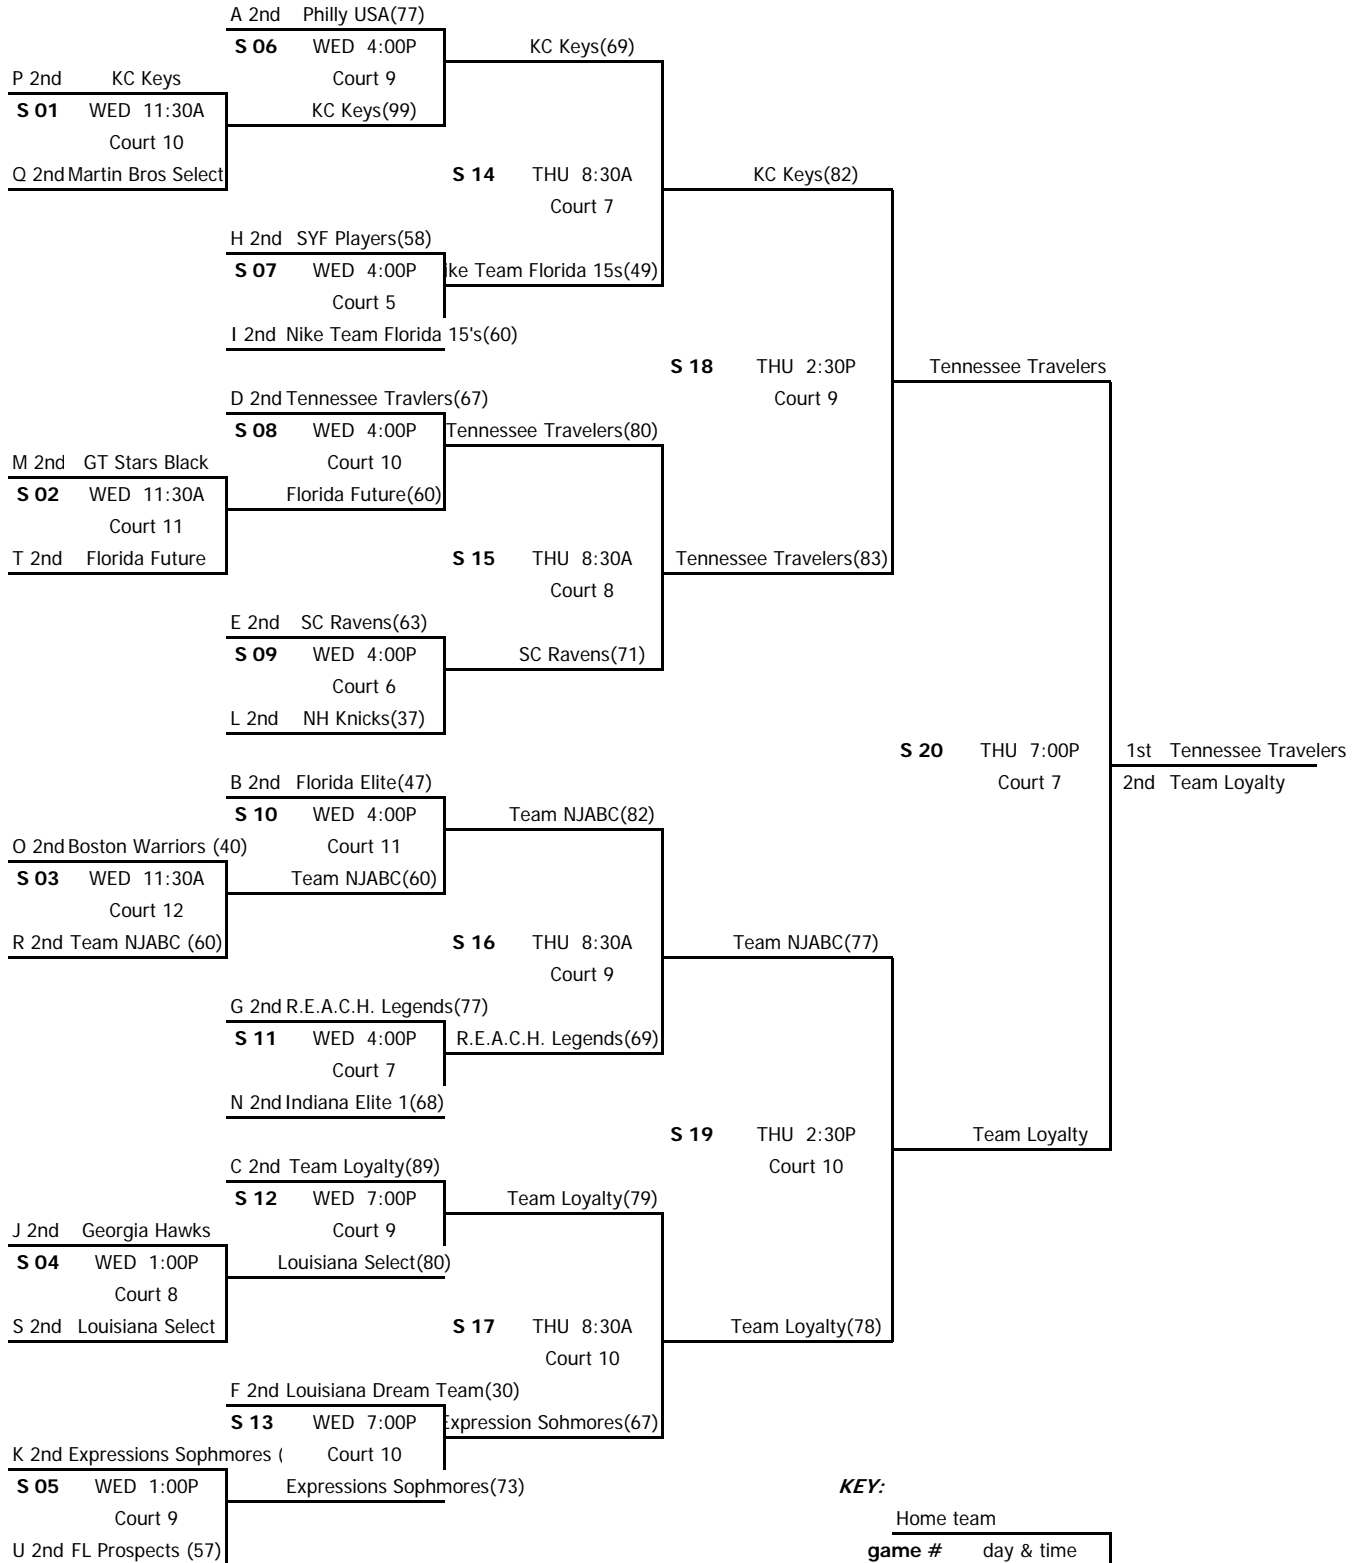

## 2008 AAU Boys Basketball 16:Under/10th Grade Super Showcase SILVER Division

- |                 |                       |
|-----------------|-----------------------|
| 1 = Milkhouse 1 | 7 = Jostens Center 1  |
| 2 = Milkhouse 2 | 8 = Jostens Center 2  |
| 3 = Milkhouse 3 | 9 = Jostens Center 3  |
| 4 = Milkhouse 4 | 10 = Jostens Center 4 |
| 5 = Milkhouse 5 | 11 = Jostens Center 5 |
| 6 = Milkhouse 6 | 12 = Jostens Center 6 |