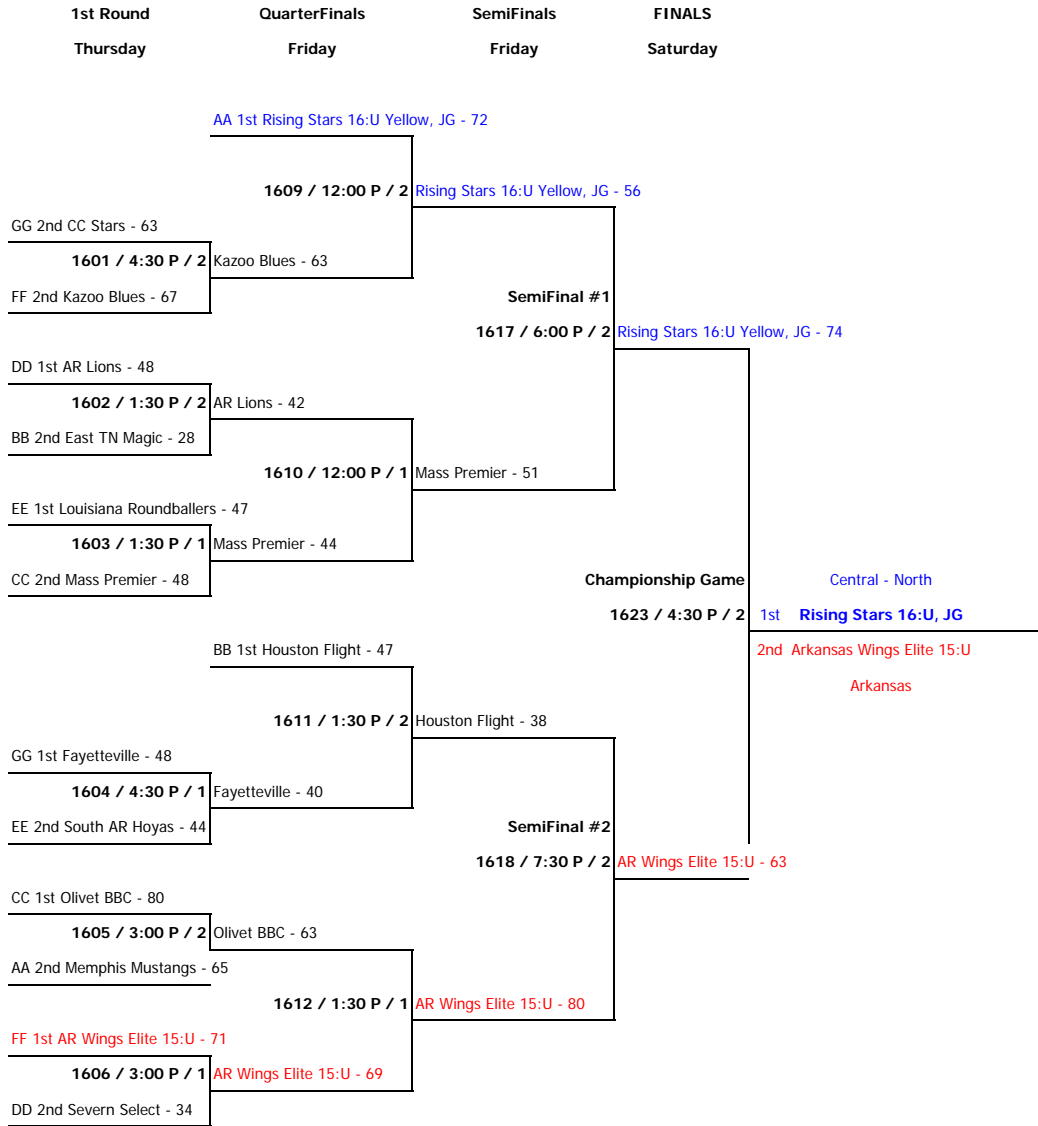

2008 AAU Boys Basketball National Tournament 16:Under/10th Grade Division II

home team listed on top

game # / time / site

Court:

1 = Pulaski Academy

2 = Little Rock Christian Academy

2008 AAU Boys Basketball National Tournament 16:Under/10th Grade Division II

16 and Under/10th Grade Division II - 2008 Final Placement for Placement Points

<u>District</u>	<u>Placement</u>	<u>Placement Points</u>
Central - North	1	16
Arkansas	2	15
New England - Massachusetts	3	14
Gulf	4	13
Michigan	5	12
Southern - Louisiana	6	11
Middle Atlantic	7	10
Southeastern - Tennessee	8	9
Arkansas - Silver	9	8
Arkansas - Bronze	10	7
Georgia	11	6
Arkansas - 4th	12	5
Southeastern - Tennessee - Silver	13	4
Maryland	14	3

These Points are added to points earned by Districts from previous years to determine the placement of teams from Districts for 2009 Division II National Championship.

Districts are placed, not the individual teams that placed.