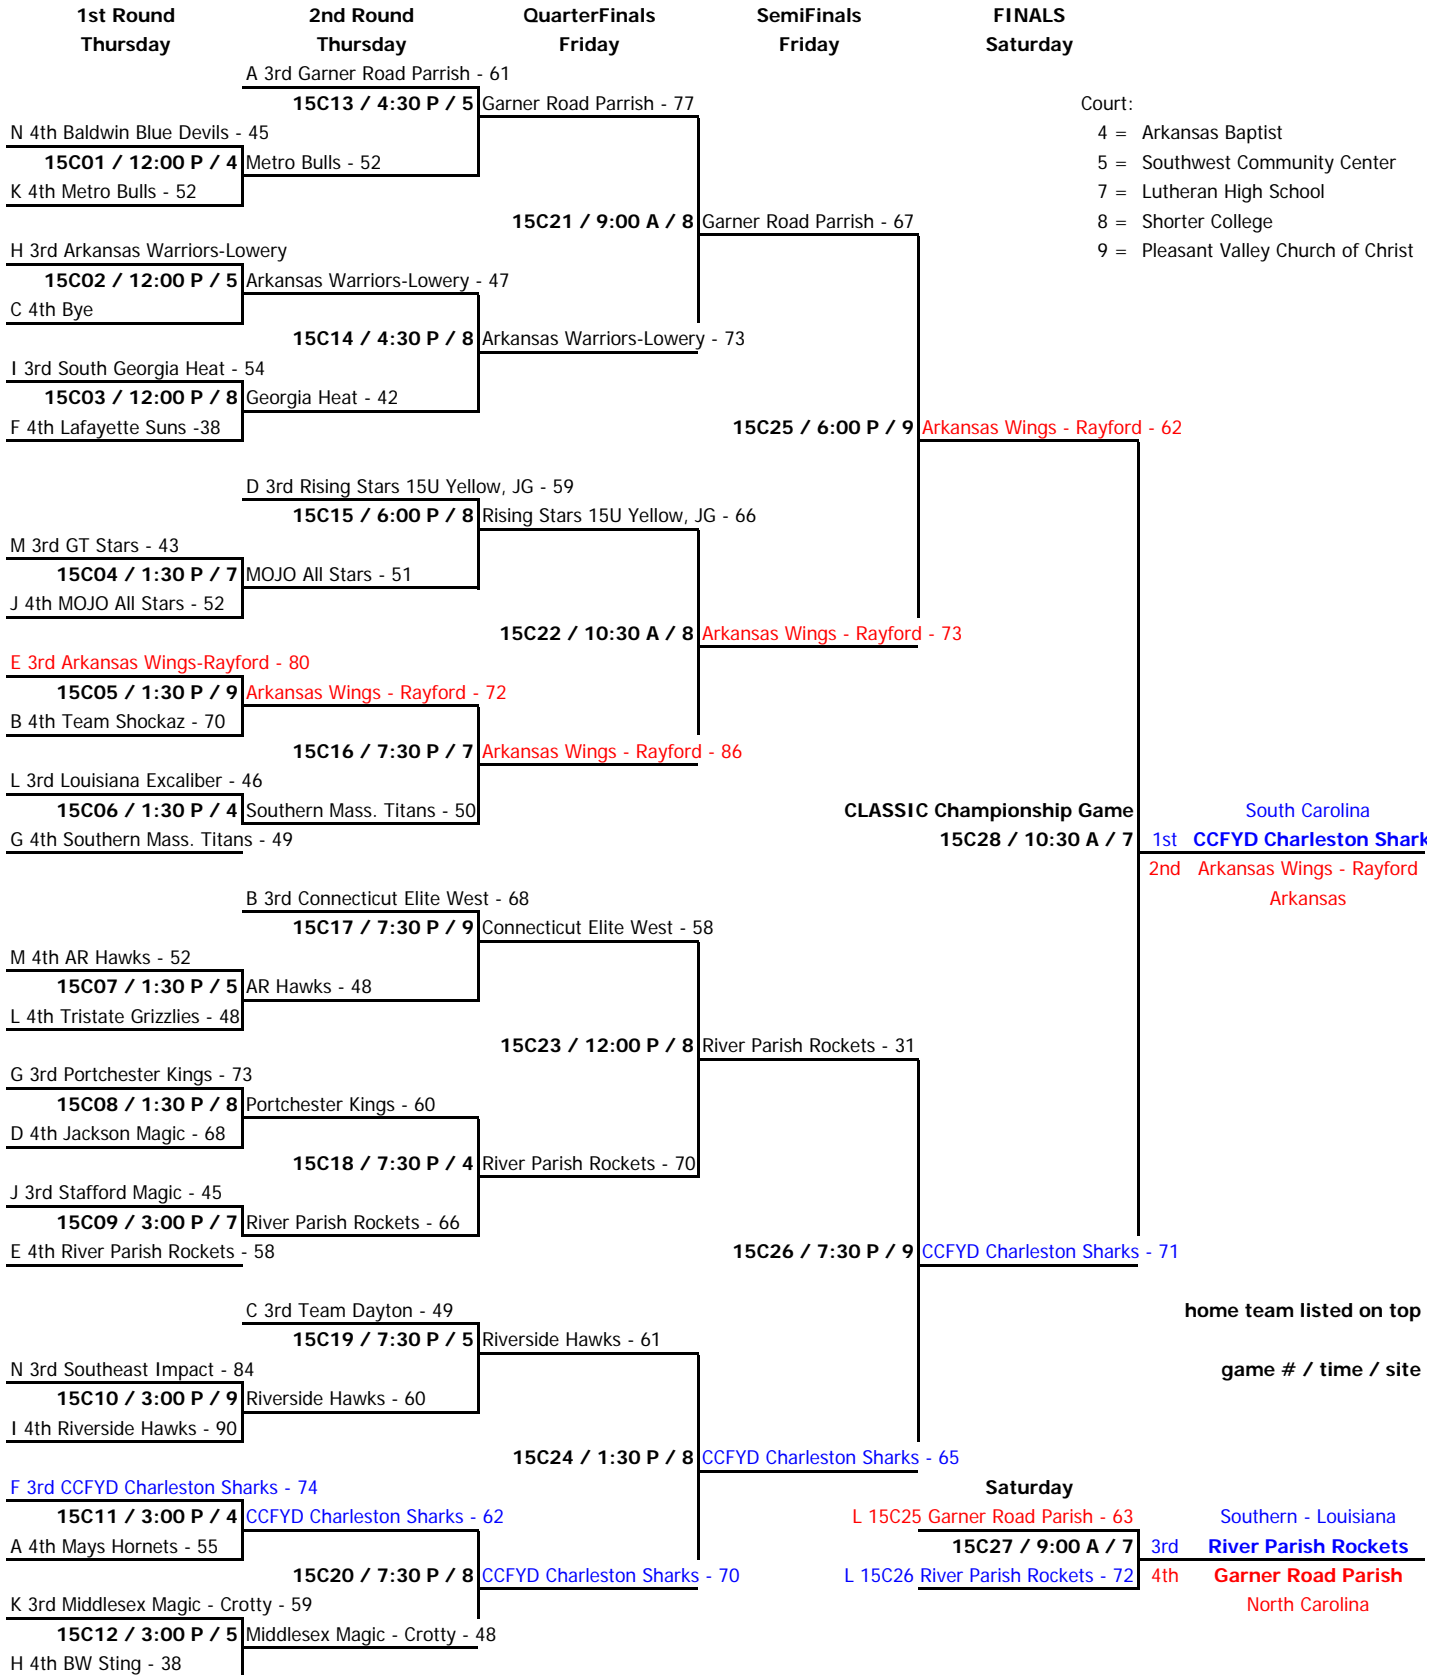

2008 AAU Boys Basketball CLASSIC Tournament
15:Under/9th Grade Division II

- Court:
4 = Arkansas Baptist
5 = Southwest Community Center
7 = Lutheran High School
8 = Shorter College
9 = Pleasant Valley Church of Christ

home team listed on top
game # / time / site