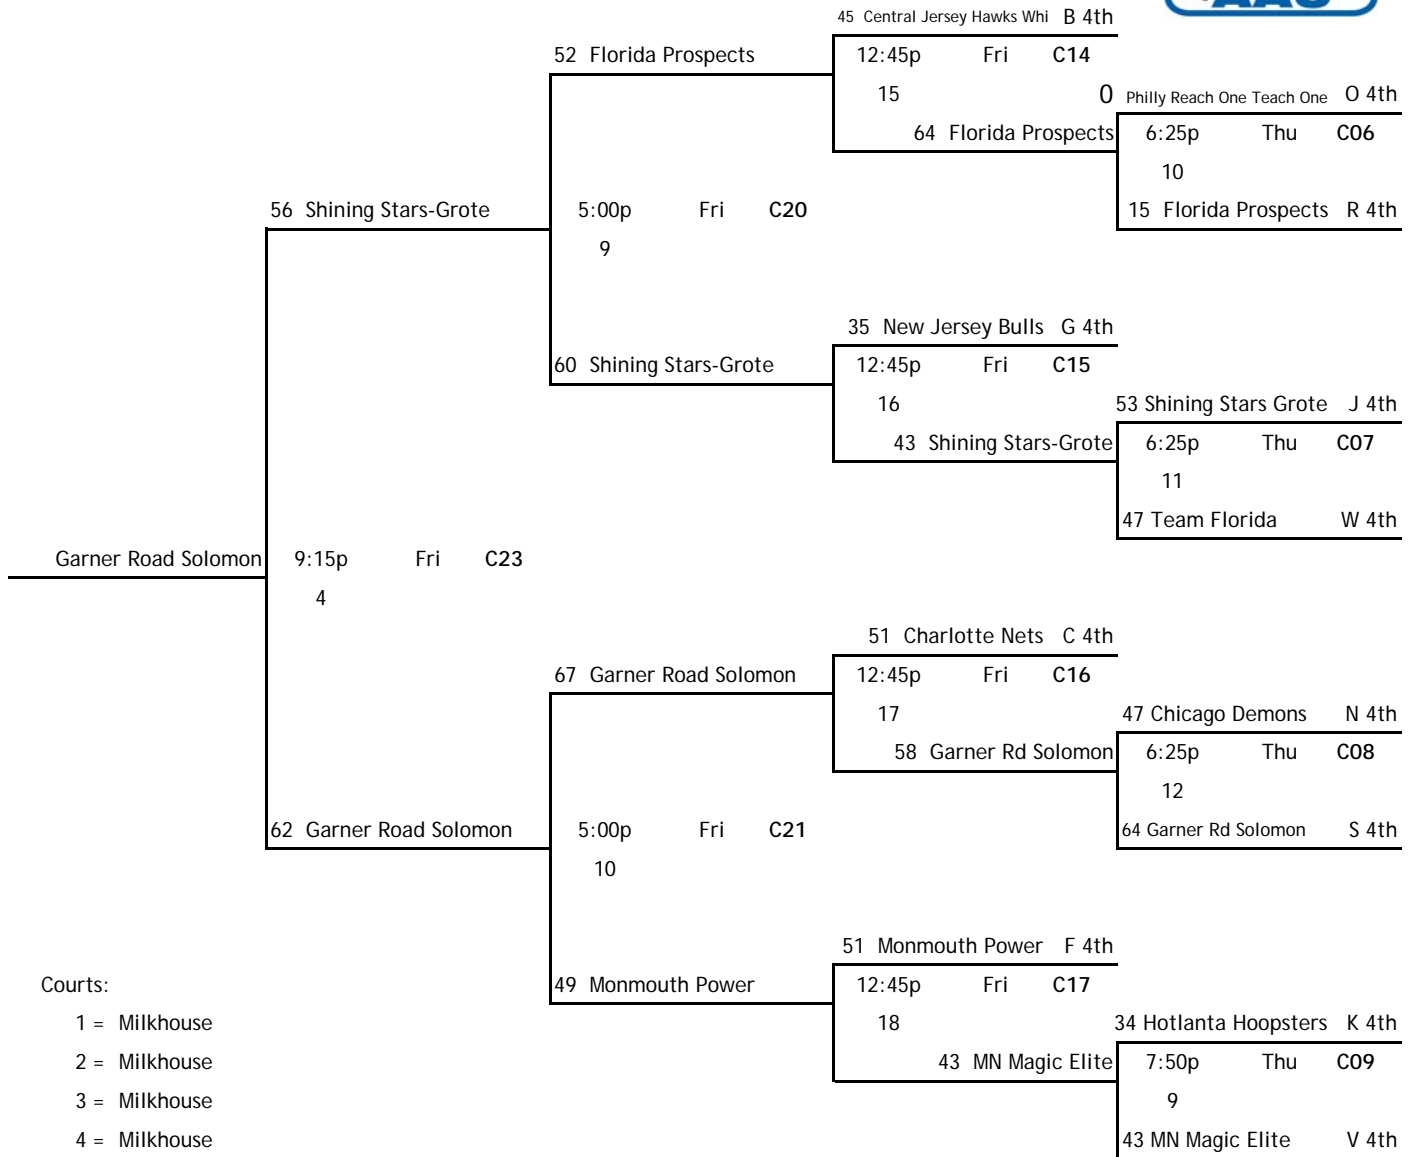

Team Nashville 66

L 4th Zero Tolerance 68

C05 Thu 6:25p

9

Team Nashville 80

U 4th Team Nashville 77

Courts:

- 1 = Milkhouse
- 2 = Milkhouse
- 3 = Milkhouse
- 4 = Milkhouse
- 5 = Milkhouse
- 6 = Milkhouse
- 7 = Jostens Ctr
- 8 = Jostens Ctr
- 9 = Jostens Ctr
- 10 = Jostens Ctr
- 11 = Jostens Ctr
- 12 = Jostens Ctr

- 13 = OSC
- 14 = OSC
- 15 = OSC
- 16 = OSC
- 17 = Windermere Prep
- 18 = Celebration

KEY:

Home team				
game #	day	time		
			court	
Visitor				

2009 AAU Boys Basketball Super Showcase 16:Under/10th Grade COPPER Bracket

Courts:

- 1 = Milkhouse
- 2 = Milkhouse
- 3 = Milkhouse
- 4 = Milkhouse
- 5 = Milkhouse
- 6 = Milkhouse
- 7 = Jostens Ctr
- 8 = Jostens Ctr
- 9 = Jostens Ctr
- 10 = Jostens Ctr
- 11 = Jostens Ctr
- 12 = Jostens Ctr