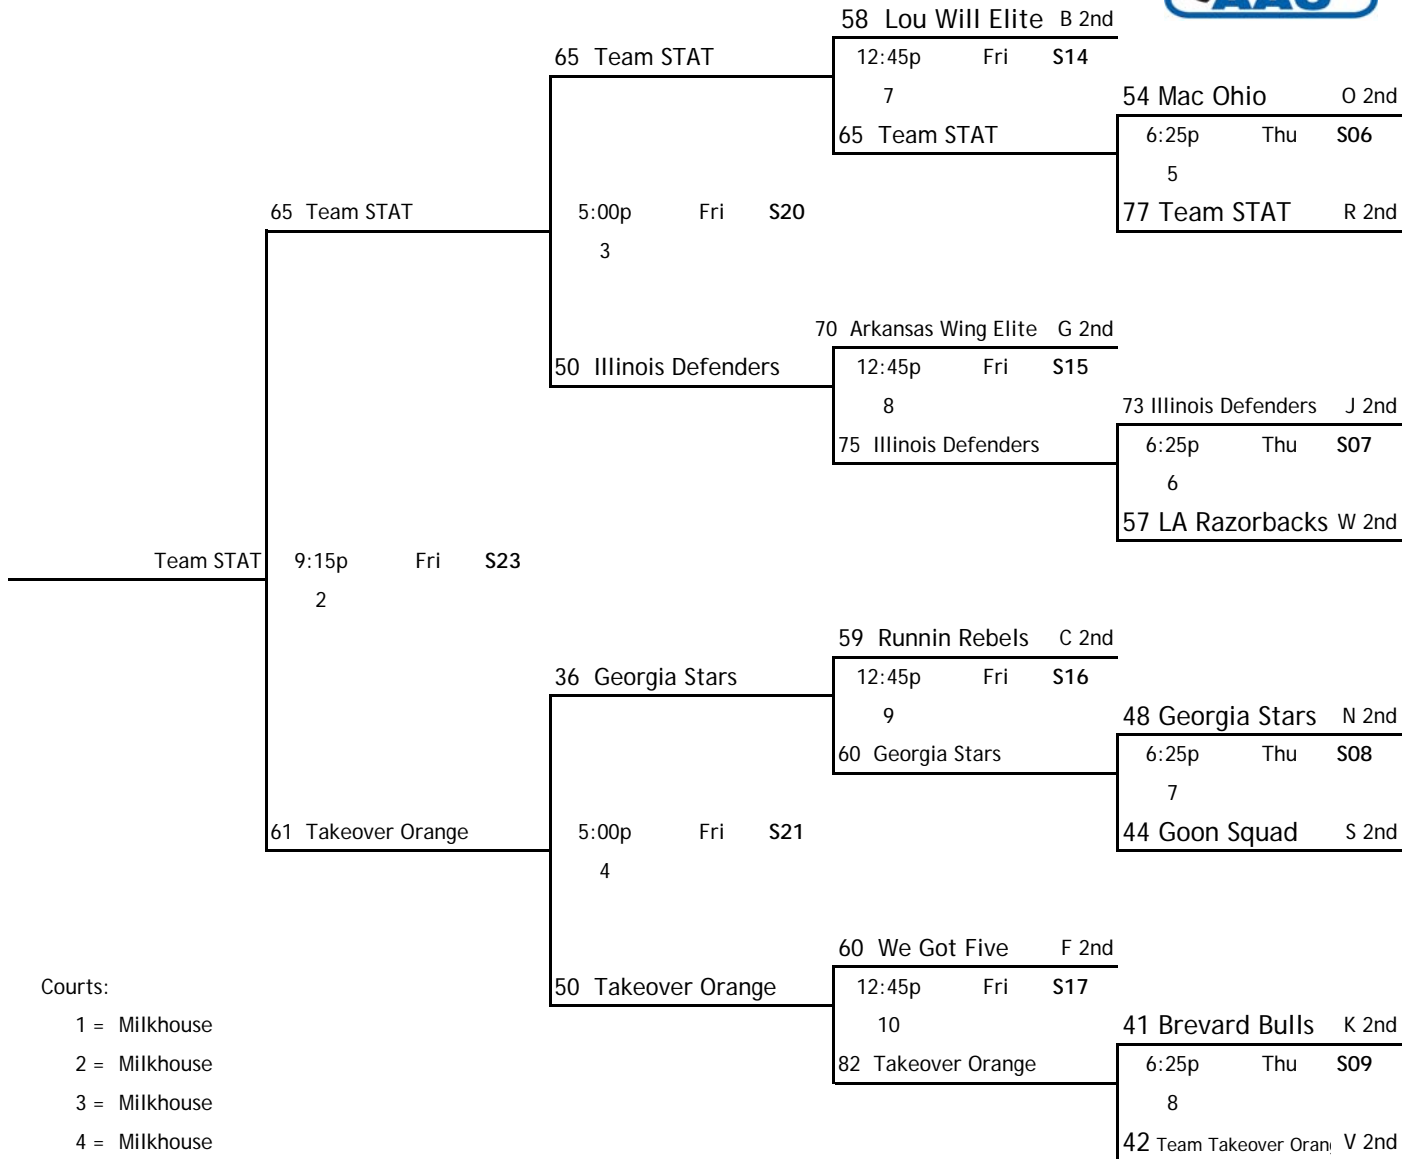

S05	Thu	5:00p
		6

U 2nd Metro Hawks 61

Courts:

- 1 = Milkhouse
- 2 = Milkhouse
- 3 = Milkhouse
- 4 = Milkhouse
- 5 = Milkhouse
- 6 = Milkhouse
- 7 = Jostens Ctr
- 8 = Jostens Ctr
- 9 = Jostens Ctr
- 10 = Jostens Ctr
- 11 = Jostens Ctr
- 12 = Jostens Ctr

KEY: Home team

game #	day	time	
		court	
Visitor			

2009 AAU Boys Basketball Super Showcase

16:Under/10th Grade SILVER Bracket

Courts:

- 1 = Milkhouse
- 2 = Milkhouse
- 3 = Milkhouse
- 4 = Milkhouse
- 5 = Milkhouse
- 6 = Milkhouse
- 7 = Jostens Ctr
- 8 = Jostens Ctr
- 9 = Jostens Ctr
- 10 = Jostens Ctr
- 11 = Jostens Ctr
- 12 = Jostens Ctr