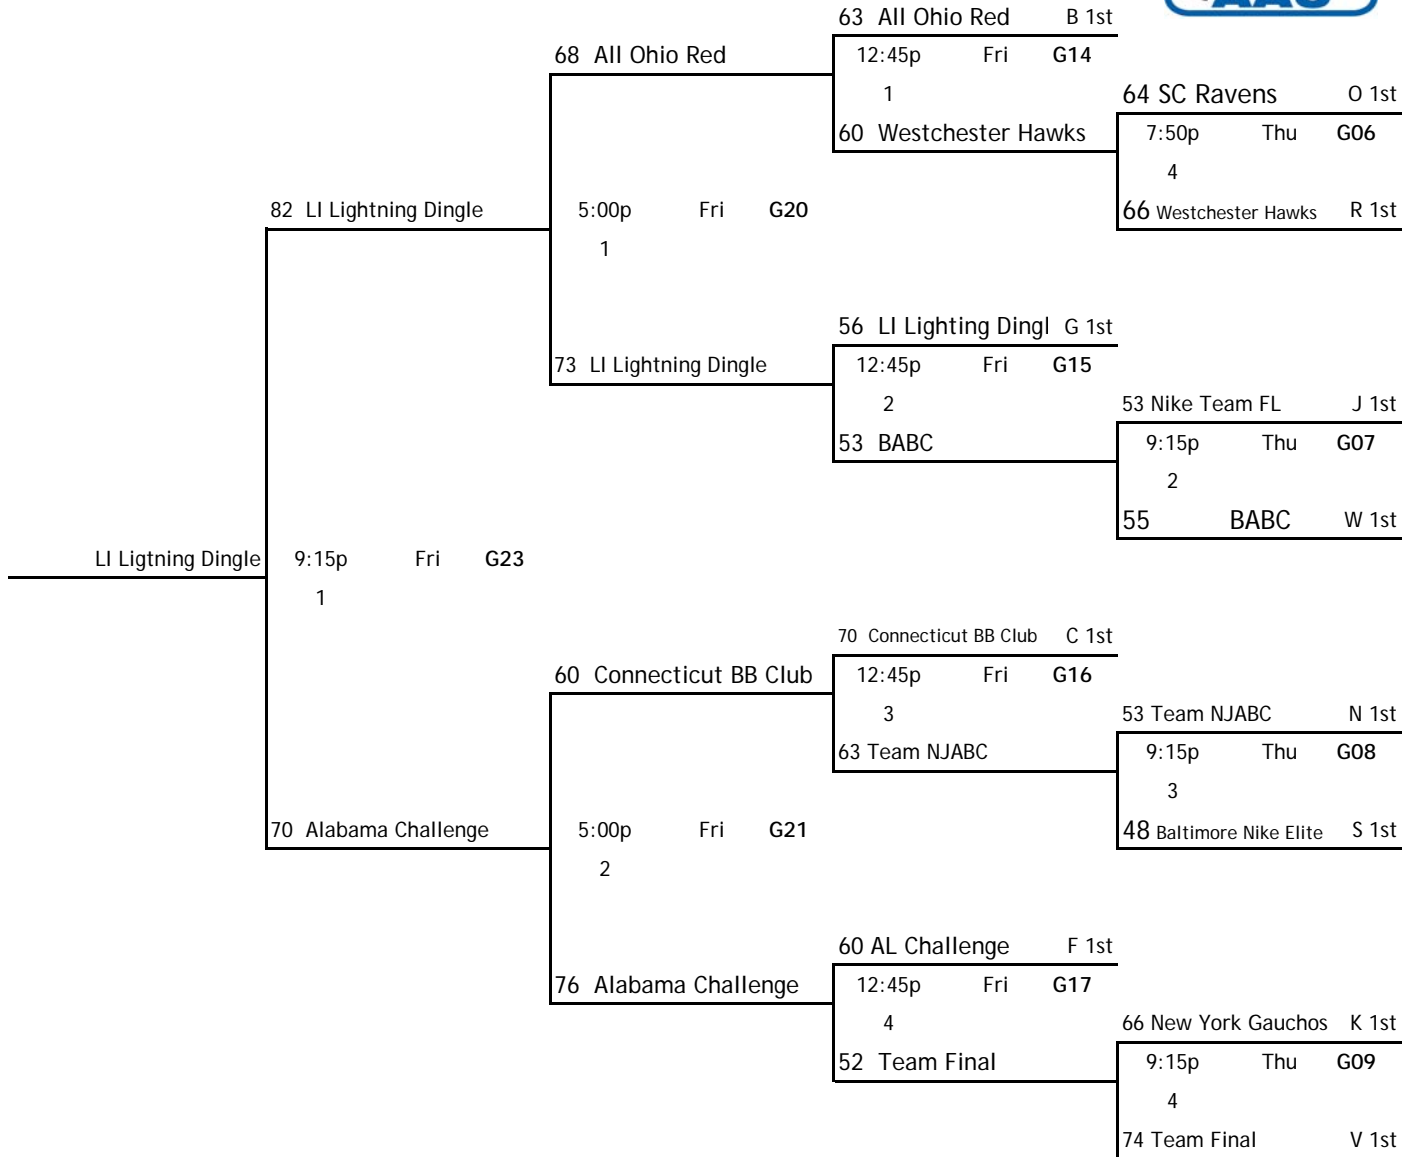

Louisiana Select 51

T 1st Louisiana Select 72

G19 Fri 3:35p

Louisiana Select 53

E 1st Spiece Select 2011 66

G13 Fri 11:20a Spiece Select 2011 56

L 1st DC Assault Blue 52

G05 Thu 7:50p
3

DC Assault Blue 56

U 1st South FL Elite Vikings 50

Courts:

- 1 = Milkhouse
- 2 = Milkhouse
- 3 = Milkhouse
- 4 = Milkhouse
- 5 = Milkhouse
- 6 = Milkhouse

KEY: Home team

game #	day	time	
		court	
Visitor			

2009 AAU Boys Basketball Super Showcase 16:Under/10th Grade GOLD Bracket

Courts:

- 1 = Milkhouse
- 2 = Milkhouse
- 3 = Milkhouse
- 4 = Milkhouse
- 5 = Milkhouse
- 6 = Milkhouse