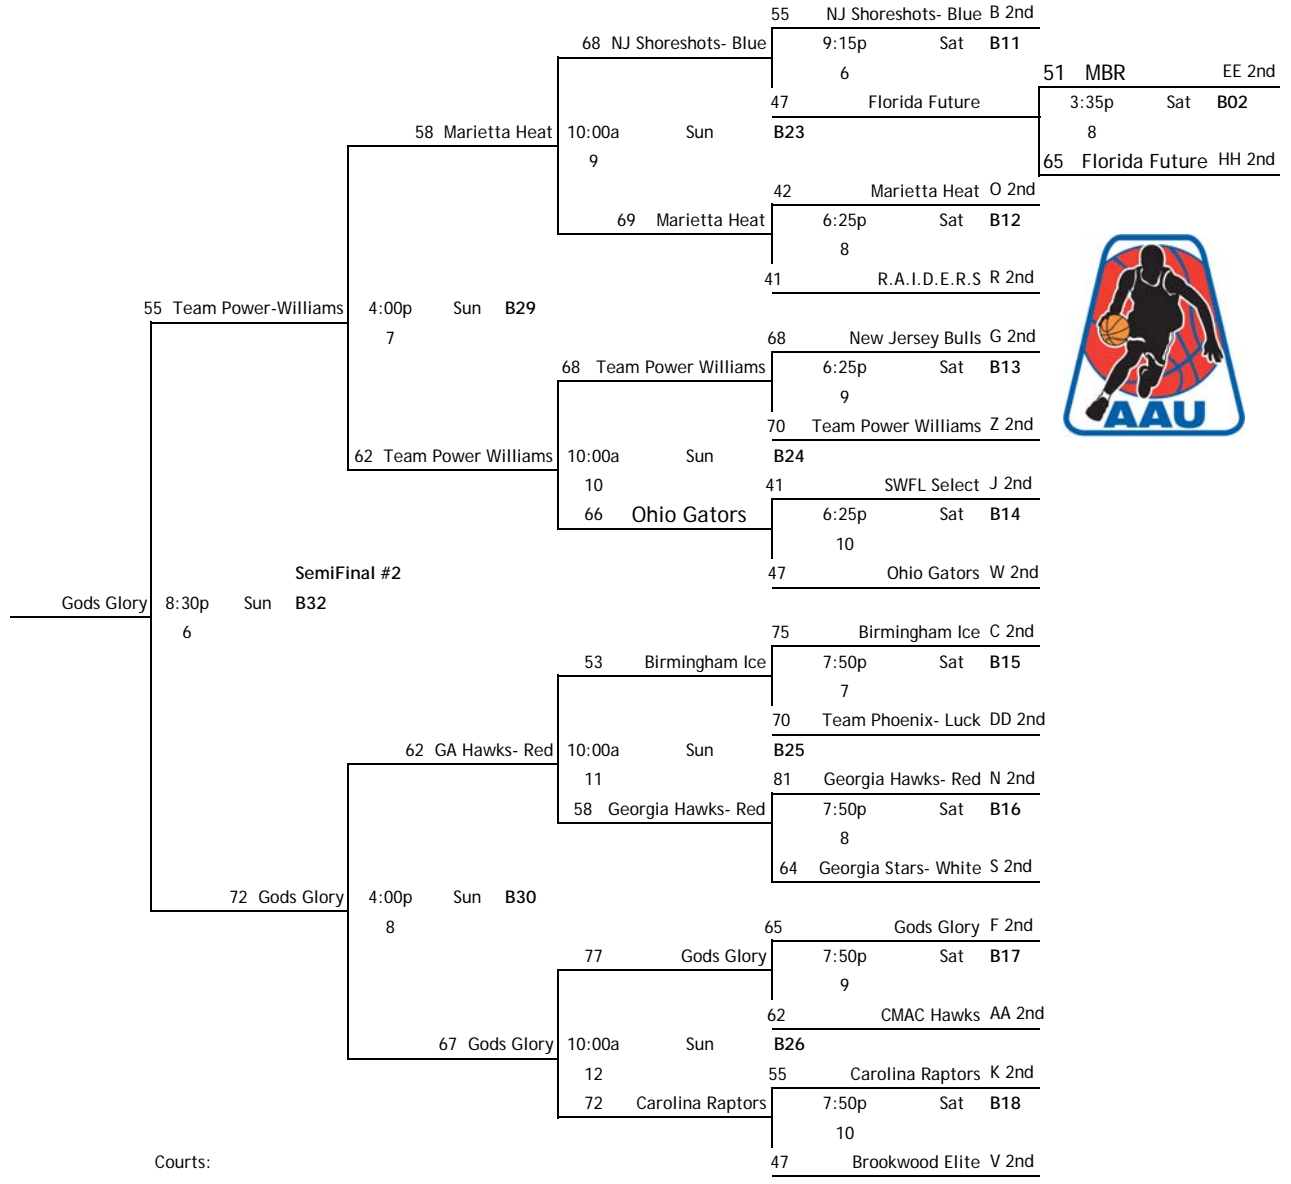

2009 AAU Boys Basketball Super Showcase 17:Under/Junior Boys BRONZE DIVISION

1. **Courts:**
2. 1 = Milkhouse
   - 2 = Milkhouse
   - 3 = Milkhouse
   - 4 = Milkhouse
   - 5 = Milkhouse
   - 6 = Milkhouse
   - 7 = Jostens Center
   - 8 = Jostens Center
   - 9 = Jostens Center
   - 10 = Jostens Center
   - 11 = Jostens Center
   - 12 = Jostens Center

KEY:

	Home team	
time	day	game #
court		Visitor