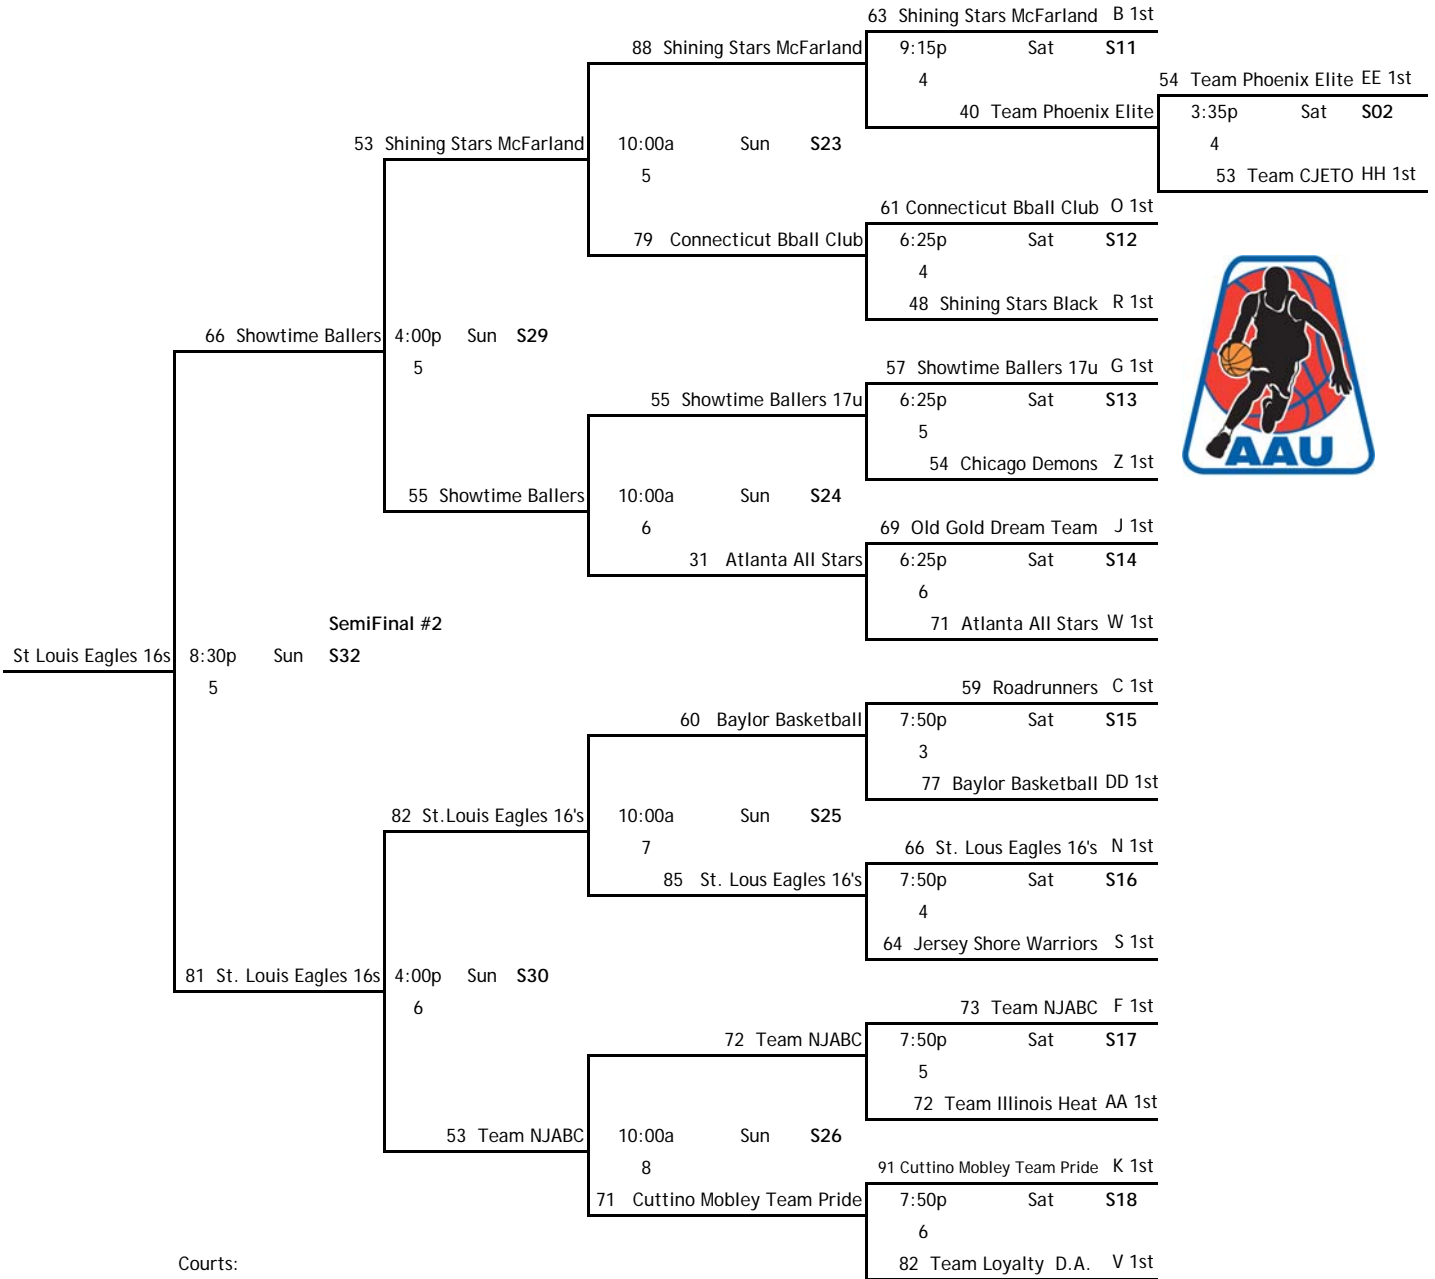

Gold Coast 48

U 1st Orange Crush 44

Courts:

1 = Milkhouse

7 = Jostens Center

2 = Milkhouse

8 = Jostens Center

3 = Milkhouse

9 = Jostens Center

4 = Milkhouse

10 = Jostens Center

5 = Milkhouse

11 = Jostens Center

6 = Milkhouse

12 = Jostens Center

KEY:

game #	day	time	court
			Home team
			Visitor

2009 AAU Boys Basketball Super Showcase 17:Under/Junior Boys SILVER DIVISION

Courts:

- | | |
|---------------|---------------------|
| 1 = Milkhouse | 7 = Jostens Center |
| 2 = Milkhouse | 8 = Jostens Center |
| 3 = Milkhouse | 9 = Jostens Center |
| 4 = Milkhouse | 10 = Jostens Center |
| 5 = Milkhouse | 11 = Jostens Center |
| 6 = Milkhouse | 12 = Jostens Center |