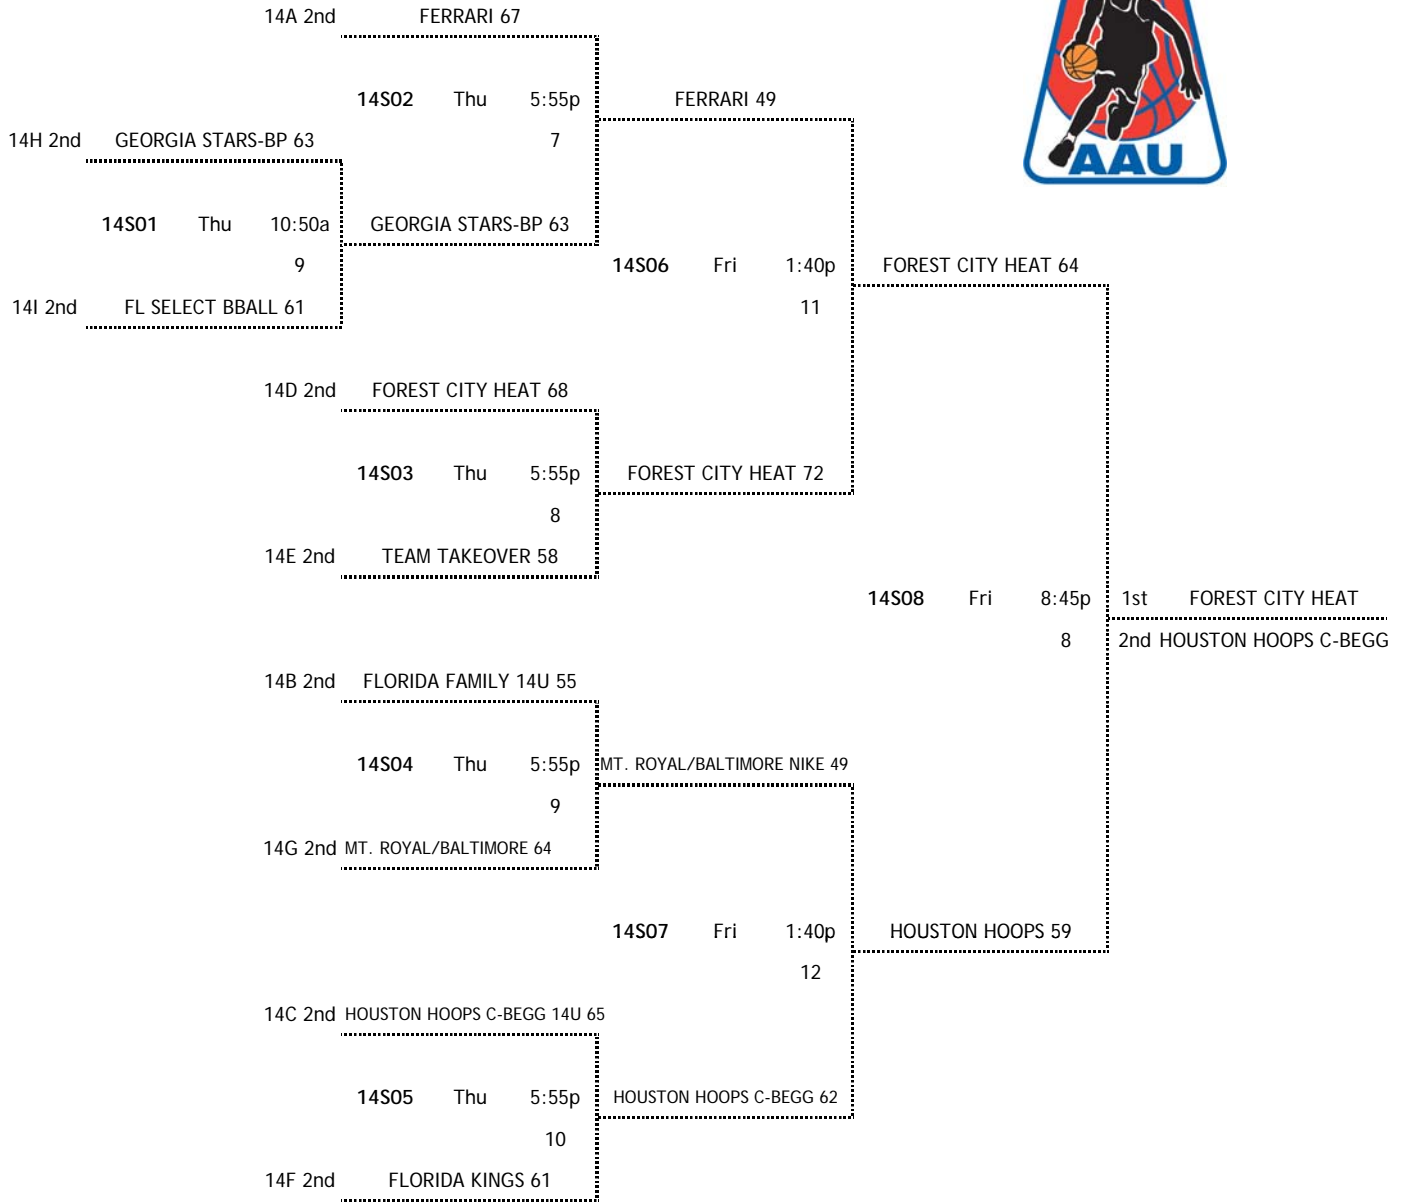

2010 AAU Boys Basketball 14:Under Super Showcase SILVER Division

Courts:	1 ESPN WWS 1	7 ESPN WWS 7	13 Orlando Sports Center
	2 ESPN WWS 2	8 ESPN WWS 8	14 Orlando Sports Center
	3 ESPN WWS 3	9 ESPN WWS 9	15 Orlando Sports Center
	4 ESPN WWS 4	10 ESPN WWS 10	16 Orlando Sports Center
	5 ESPN WWS 5	11 ESPN WWS 11	17 Orlando Sports Center
	6 ESPN WWS 6	12 ESPN WWS 12	18 Orlando Sports Center

KEY:

Home team

game #	day	time
		court
		Visitor

2010 AAU Boys Basketball 14:Under Super Showcase SILVER Division