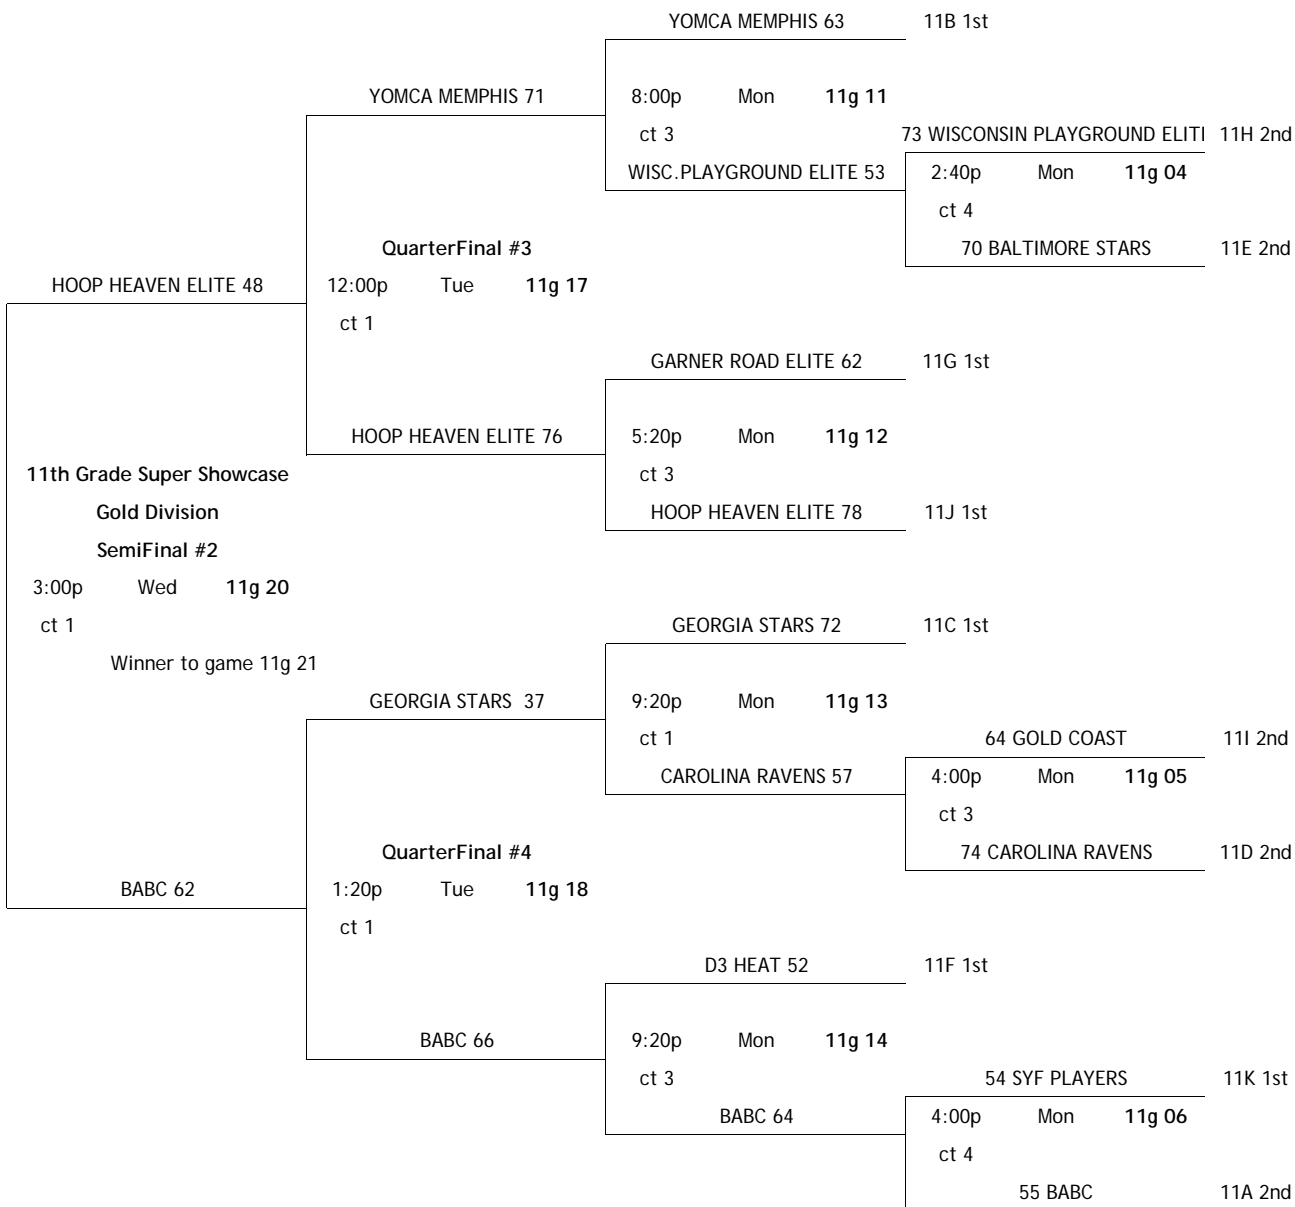

11th Grade Super Showcase Gold Bracket CHAMPIONSHIP GAME

11th G

W 11g 19	HOUSTON DEFENDERS 55			1st	HOUSTON DEFENDERS
	11g 21	Wed	7:00p	2nd	BABC
			ct 1		
W 11g 20	BABC 45				

11A 1st	OHIO SHOOTING STARS 56				
11G 2nd	CIA BOUNCE 47	11g 07	Mon	6:40p	EACH 1 TEACH 1 61
				ct 1	
	11g 01	Mon	1:20p		EACH 1 TEACH 1 70
			ct 3		
11F 2nd	EACH 1 TEACH 1 75				
					QuarterFinal #1
		11g 15	Tue	9:20a	HOUSTON DEFENDERS 60
				ct 1	
11H 1st	HOUSTON DEFENDERS 59				
		11g 08	Mon	5:20p	HOUSTON DEFENDERS 73
				ct 1	
11I 1st	ARKANSAS WINGS 46				
					11th Grade Super Showcase
					Gold Division
					SemiFinal #1
		11g 19	Wed	12:00p	
				ct 1	
11D 1st	TEAM TAKEOVER 70				Winner to game 11g 21
11J 2nd	ALL IOWA ATTACK 76	11g 09	Mon	6:40p	TEAM TAKEOVER 69
				ct 3	
	11g 02	Mon	1:20p		MEANSTREETS 41
			ct 4		
11C 2nd	MEANSTREETS 77				
					QuarterFinal #2
		11g 16	Tue	10:40a	TEAM TAKEOVER 51
				ct 1	
11E 1st	LONG ISLAND LIGHTNING 62				
11K 2nd	ALL OHIO 63	11g 10	Mon	8:00p	LONG ISLAND LIGHTNING 61
				ct 1	
	11g 03	Mon	2:40p		ATLANTA XPRESS 49
			ct 3		
11B 2nd	ATLANTA XPRESS 74				

home			
game #	day	time	court
visitor			

Courts:  
 1-6 = HP Fieldhouse  
 7-12 = Jostens Center  
 13-18 = Orlando Sports Center

Grade Super Showcase Gold Bracket ESPNU HIGHLIGHT GAME

GEORGIA STARS 77	
TUE	7:00p
	ct 1
TEXAS PRO 79	

1st	TEXAS PRO
2nd	GEORGIA STARS

- Courts:
- 1-6 = HP Fieldhouse
  - 7-12 = Jostens Center
  - 13-18 = Orlando Sports Center

		home
time	day	game #
court		
		visitor