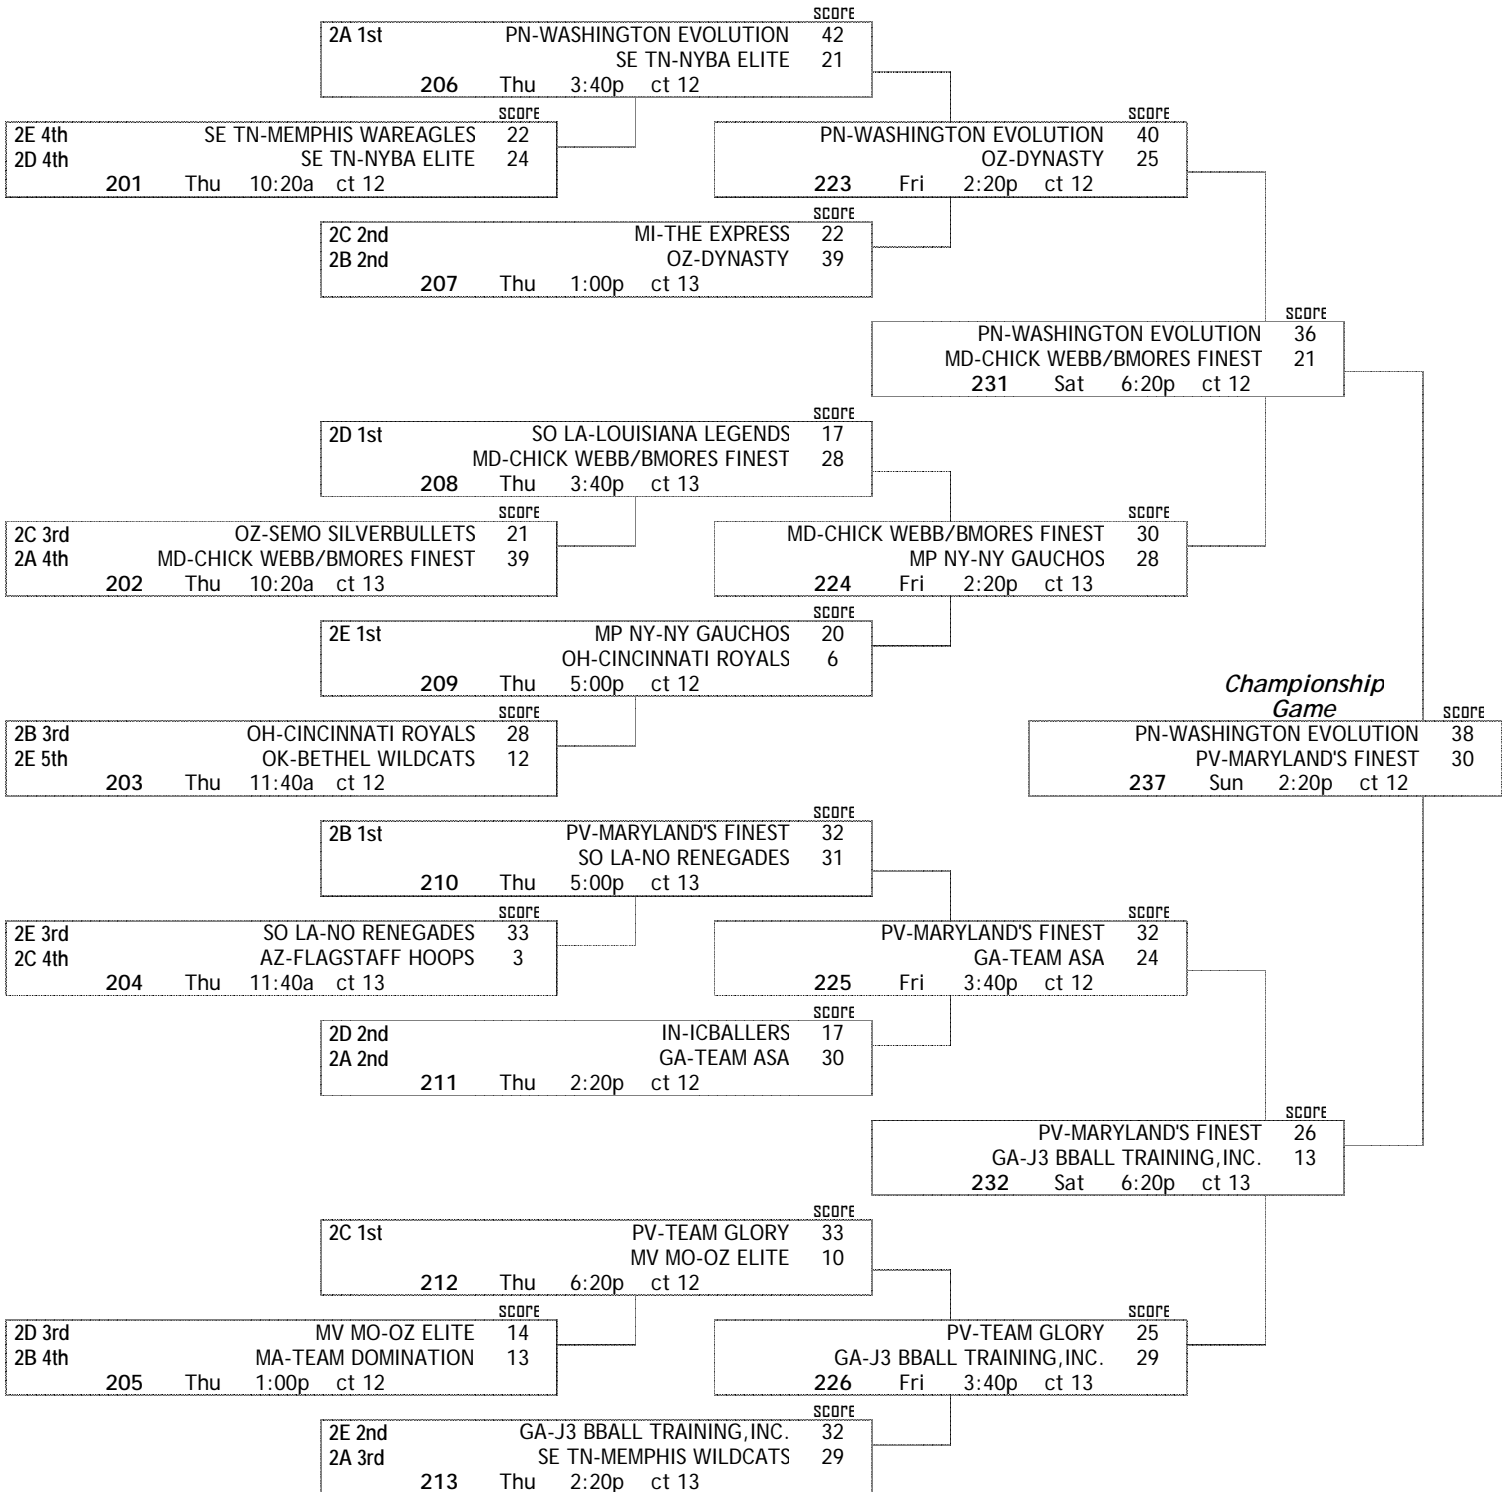

2013 AAU Boys Basketball National Tournament Memphis, TN

2nd Grade

1st Place: PN-WASHINGTON EVOLUTION
2nd Place: PV-MARYLAND'S FINEST

KEY:

game	day	time	court	HOME TEAM	SCORE	VISITOR	SCORE
					0		0

Courts:
12 = Hickory Ridge Middle School
13 = Wooddale Middle School

2013 AAU Boys Basketball National Tournament Memphis, TN

2nd Grade

- 3rd Place: MD-CHICK WEBB/BMORES FINEST
- 4th Place: GA-J3 BBALL TRAINING, INC.
- 5th Place: MP NY-NY GAUCHOS
- 6th Place: GA-TEAM ASA
- 7th Place: PV-TEAM GLORY
- 8th Place: OZ-DYNASTY
- 9th Place: SO LA-NO RENEGADES
- 10th Place: OH-CINCINNATI ROYALS