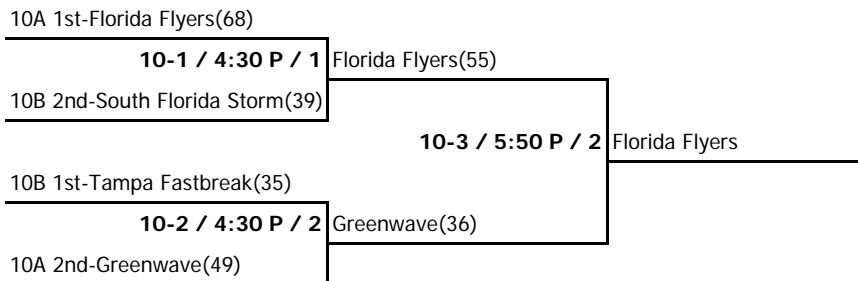

SPRING CLASSIC II - - April 27-29, 2007

10:Under/4th Grade

POOL 10A

W	L			
3	1	10A-1 FBVA Florida Flyers		
1	2	10A-2 Fastrack Future	-3	3rd
1	2	10A-3 Greenwave	+11	2nd
1	2	10A-4 Sarasota Wave	-8	4th

POOL 10B

W	L			
2	1	10B-1 South Florida Storm		
1	3	10B-2 Brevard Bobcats		
1	2	10B-3 Wellington Wolves		
3	1	10B-4 Tampa Fastbreak		

home	score	visitor	score	day	time	court
10A-2	<u>39</u>	10A-3	<u>35</u>	Fri	5:20 P	5
10A-4	<u>27</u>	10A-1	<u>58</u>	Fri	5:20 P	6
10A-2	<u>29</u>	10A-4	<u>36</u>	Sat	12:30 P	13
10A-1	<u>57</u>	10A-3	<u>23</u>	Sat	1:50 P	13
10A-3	<u>43</u>	10A-4	<u>28</u>	Sat	7:10 P	6
10A-1	<u>40</u>	10A-2	<u>34</u>	Sat	7:10 P	11

home	score	visitor	score	day	time
10B-2	<u>21</u>	10B-3	<u>40</u>	Fri	6:40 P
10B-4	<u>36</u>	10B-1	<u>35</u>	Fri	8:00 P
10B-2	<u>16</u>	10B-4	<u>53</u>	Sat	11:10 A
10B-1	<u>40</u>	10B-3	<u>37</u>	Sat	12:30 P
10B-1	<u>48</u>	10B-2	<u>19</u>	Sat	8:30 P
10B-3	<u>25</u>	10B-4	<u>37</u>	Sat	8:30 P

Sunday

Sunday

1. Courts:
2. 1 = Disney 1
   - 2 = Disney 2
   - 3 = Disney 3
   - 4 = Disney 4
   - 5 = Disney 5
   - 6 = Disney 6
   - 7 = Champions 1
   - 8 = Champions 2
   - 9 = Champions 3
   - 10 = Champions 4
   - 11 = Celebration
   - 12 = Cypress Creek
   - 13 = Osceola

home team listed on top

game # / time / court