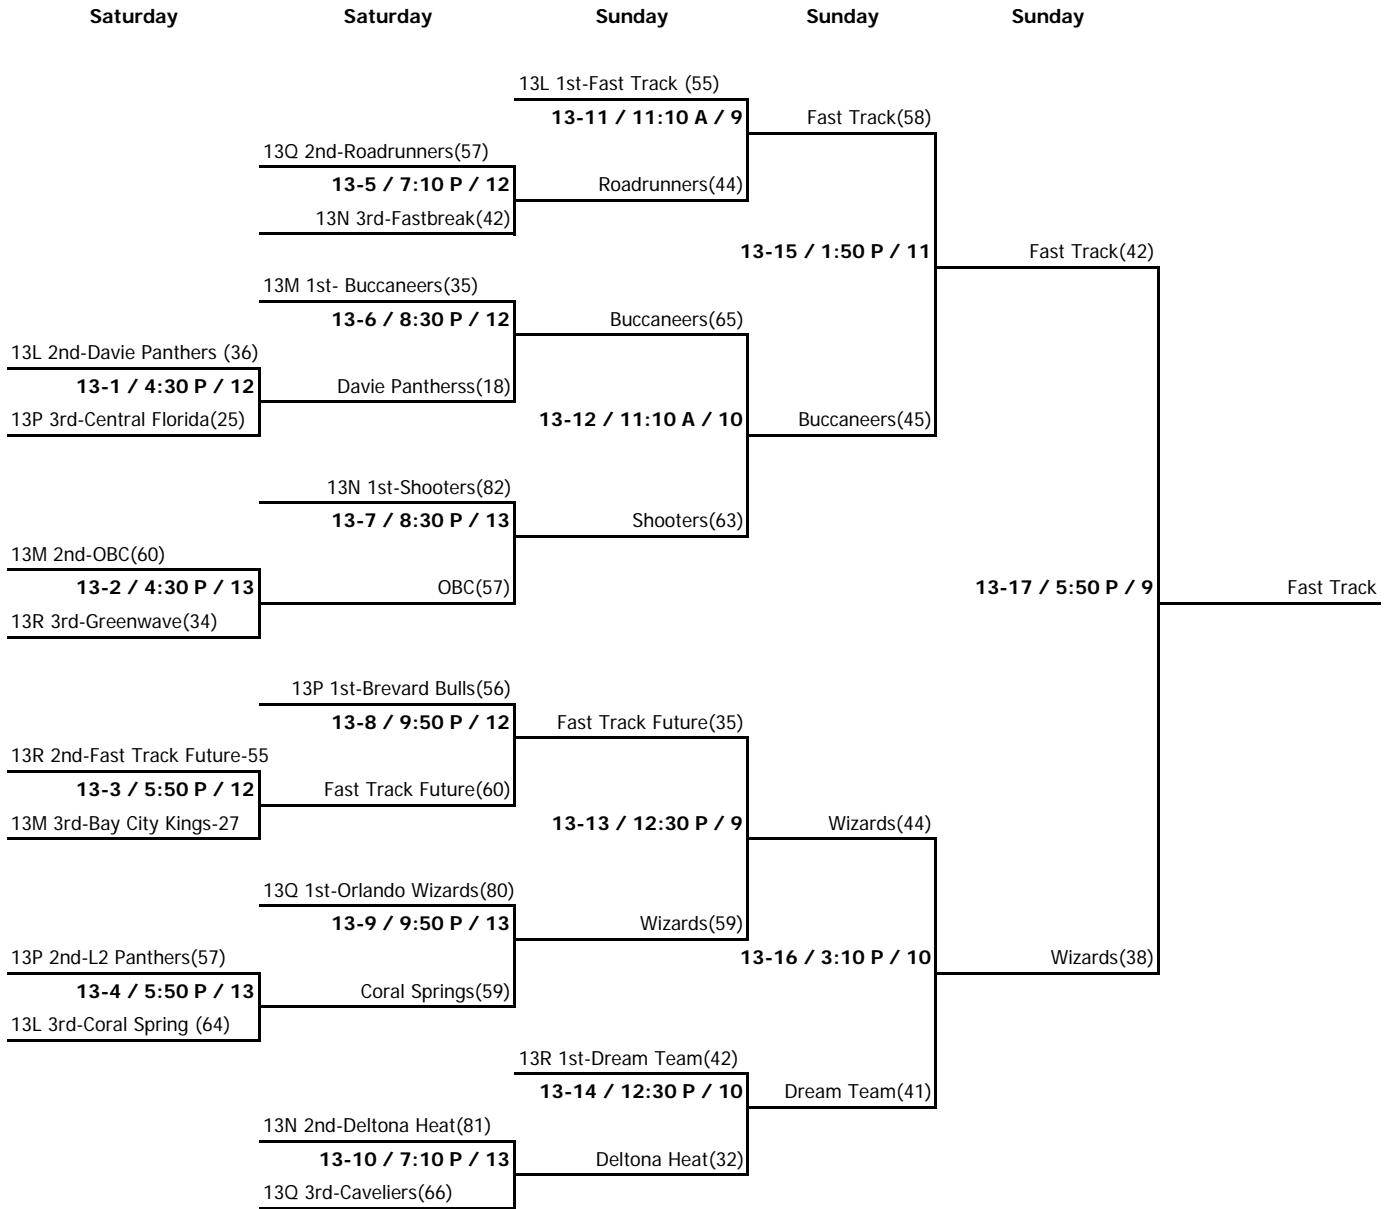

SPRING CLASSIC II - - April 27-29, 2007
13:Under/7th Grade Division I

POOL 13L

W	L	
2		13L-1 Fast Track T.O 2013
1	1	13L-2 Davie Panthers Elite
	2	13L-3 Coral Spring Jammers

home	score	visitor	score	day	time	court
13L-3	<u>51</u>	13L-1	<u>54</u>	Fri	4:00 P	1
13L-2	<u>66</u>	13L-3	<u>57</u>	Fri	9:20 P	5
13L-1	<u>43</u>	13L-2	<u>35</u>	Sat	8:30 A	8

POOL 13M

W	L	
2		13M-1 Hollywood Buccaneers
	2	13M-2 Bay City Kings
1	1	13M-3 OBC Mavs/Soyosa

home	score	visitor	score	day	time	court
13M-3	<u>57</u>	13M-1	<u>58</u>	Fri	4:00 P	2
13M-2	<u>42</u>	13M-3	<u>45</u>	Fri	8:00 P	5
13M-1	<u>67</u>	13M-2	<u>33</u>	Sat	8:30 A	9

POOL 13N

W	L	
2		13N-1 Florida Shooters
1	1	13N-2 Deltona Heat
	2	13N-3 Florida Fastbreak

home	score	visitor	score	day	time	court
13N-3	<u>13</u>	13N-1	<u>92</u>	Fri	4:00 P	3
13N-2	<u>70</u>	13N-3	<u>25</u>	Fri	8:00 P	4
13N-1	<u>70</u>	13N-2	<u>51</u>	Sat	8:30 A	10

POOL 13P

W	L	
2		13P-1 Brevard Bulls
	2	13P-2 Central Florida Yellow Jackets
1	1	13P-3 L2 Panthers

home	score	visitor	score	day	time	court
13P-3	<u>54</u>	13P-1	<u>86</u>	Fri	4:00 P	4
13P-2	<u>56</u>	13P-3	<u>76</u>	Fri	8:00 P	3
13P-1	<u>77</u>	13P-2	<u>33</u>	Sat	9:50 A	8

POOL 13Q

W	L	
2		13Q-1 Orlando Wizards
	2	13Q-2 Courseide Cavellers
1	1	13Q-3 Florida Roadrunners

home	score	visitor	score	day	time	court
13Q-3	<u>40</u>	13Q-1	<u>59</u>	Fri	4:00 P	5
13Q-2	<u>62</u>	13Q-3	<u>65</u>	Fri	8:00 P	2
13Q-1	<u>72</u>	13Q-2	<u>49</u>	Sat	9:50 A	9

POOL 13R

W	L	
1	1	13R-1 Fast Track Future
2		13R-2 Orlando Dream Team Blazers
	2	13R-3 Greenwave

home	score	visitor	score	day	time	court
13R-3	<u>45</u>	13R-1	<u>87</u>	Fri	4:00 P	6
13R-2	<u>83</u>	13R-3	<u>17</u>	Fri	8:00 P	1
13R-1	<u>29</u>	13R-2	<u>59</u>	Sat	9:50 A	10

Courts: 1 = Disney 1   4 = Disney 4
2 = Disney 2   5 = Disney 5
3 = Disney 3   6 = Disney 6

7 = Champions 1   11 = Celebration
8 = Champions 2   12 = Cypress Creek
9 = Champions 3   13 = Osceola
10 = Champions 4

SPRING CLASSIC II - - April 27-29, 2007
13:Under/7th Grade Division I

home team listed on top

game # / time / court

Courts: 1 = Disney 1
2 = Disney 2
3 = Disney 3
4 = Disney 4
5 = Disney 5
6 = Disney 6

7 = Champions 1
8 = Champions 2
9 = Champions 3
10 = Champions 4
11 = Celebration
12 = Cypress Creek
13 = Osceola