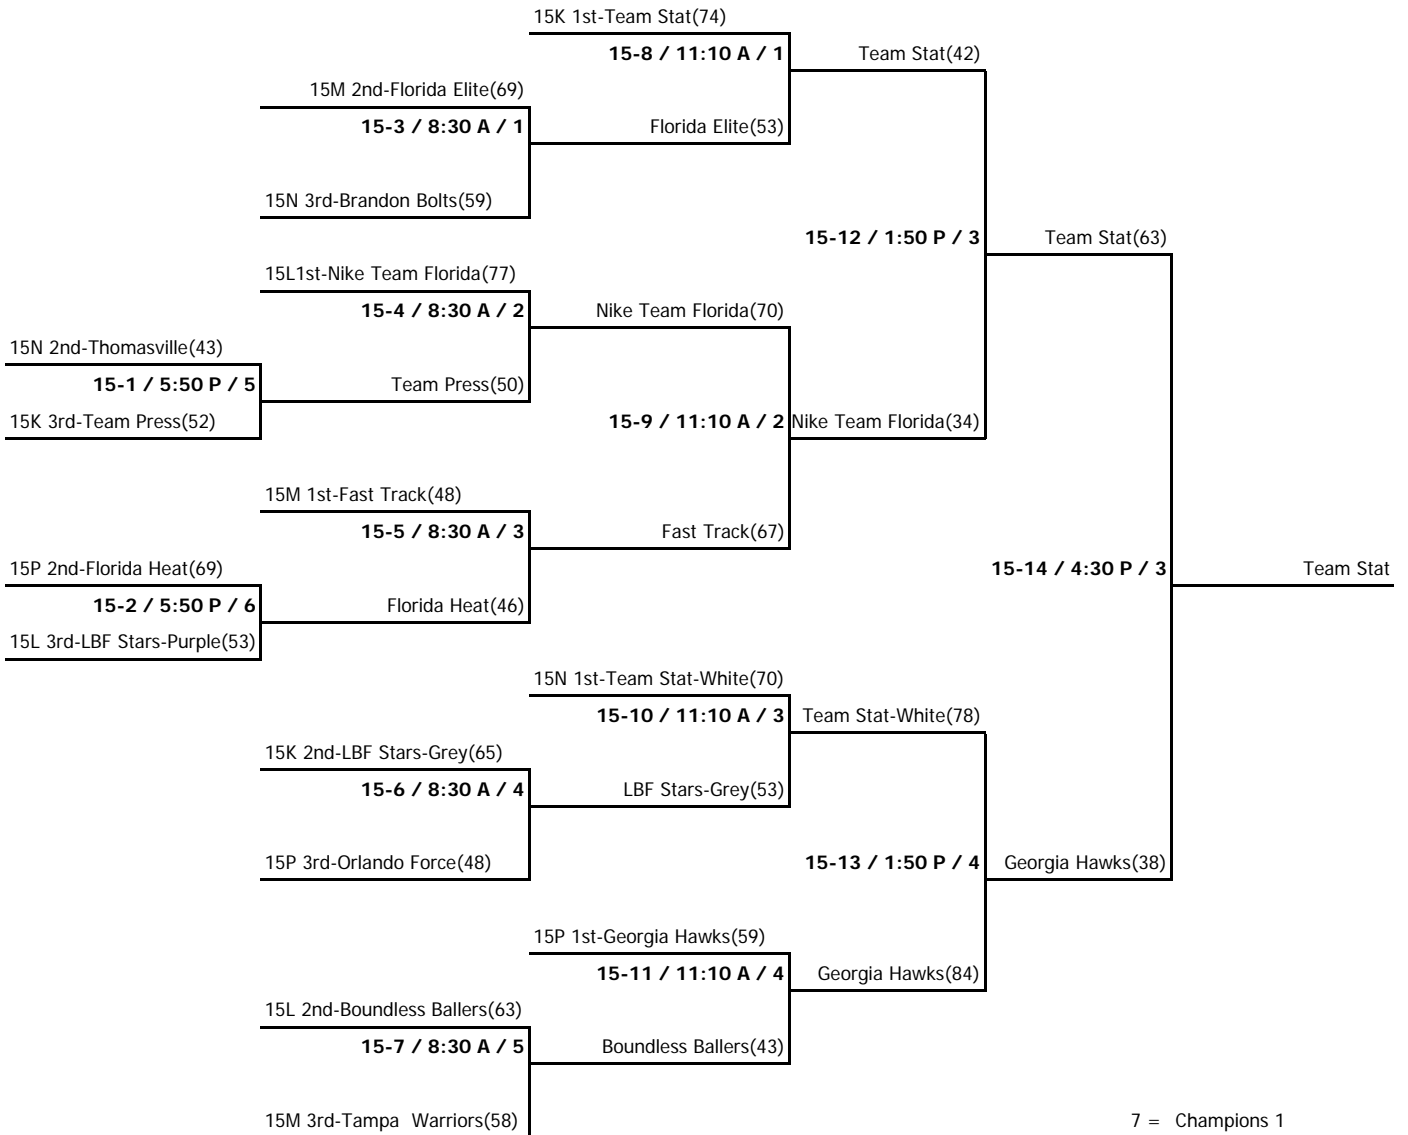

SPRING CLASSIC II - - April 27-29, 2007
15:Under/9th Grade Division I

Saturday

Sunday

Sunday

Sunday

Sunday

home team listed on top

game # / time / court

1. Courts: 1 = Disney 1
   2 = Disney 2
   3 = Disney 3
   4 = Disney 4
   5 = Disney 5
   6 = Disney 6

1. 7 = Champions 1
   8 = Champions 2
   9 = Champions 3
   10 = Champions 4
   11 = Celebration
   12 = Cypress Creek
   13 = Osceola