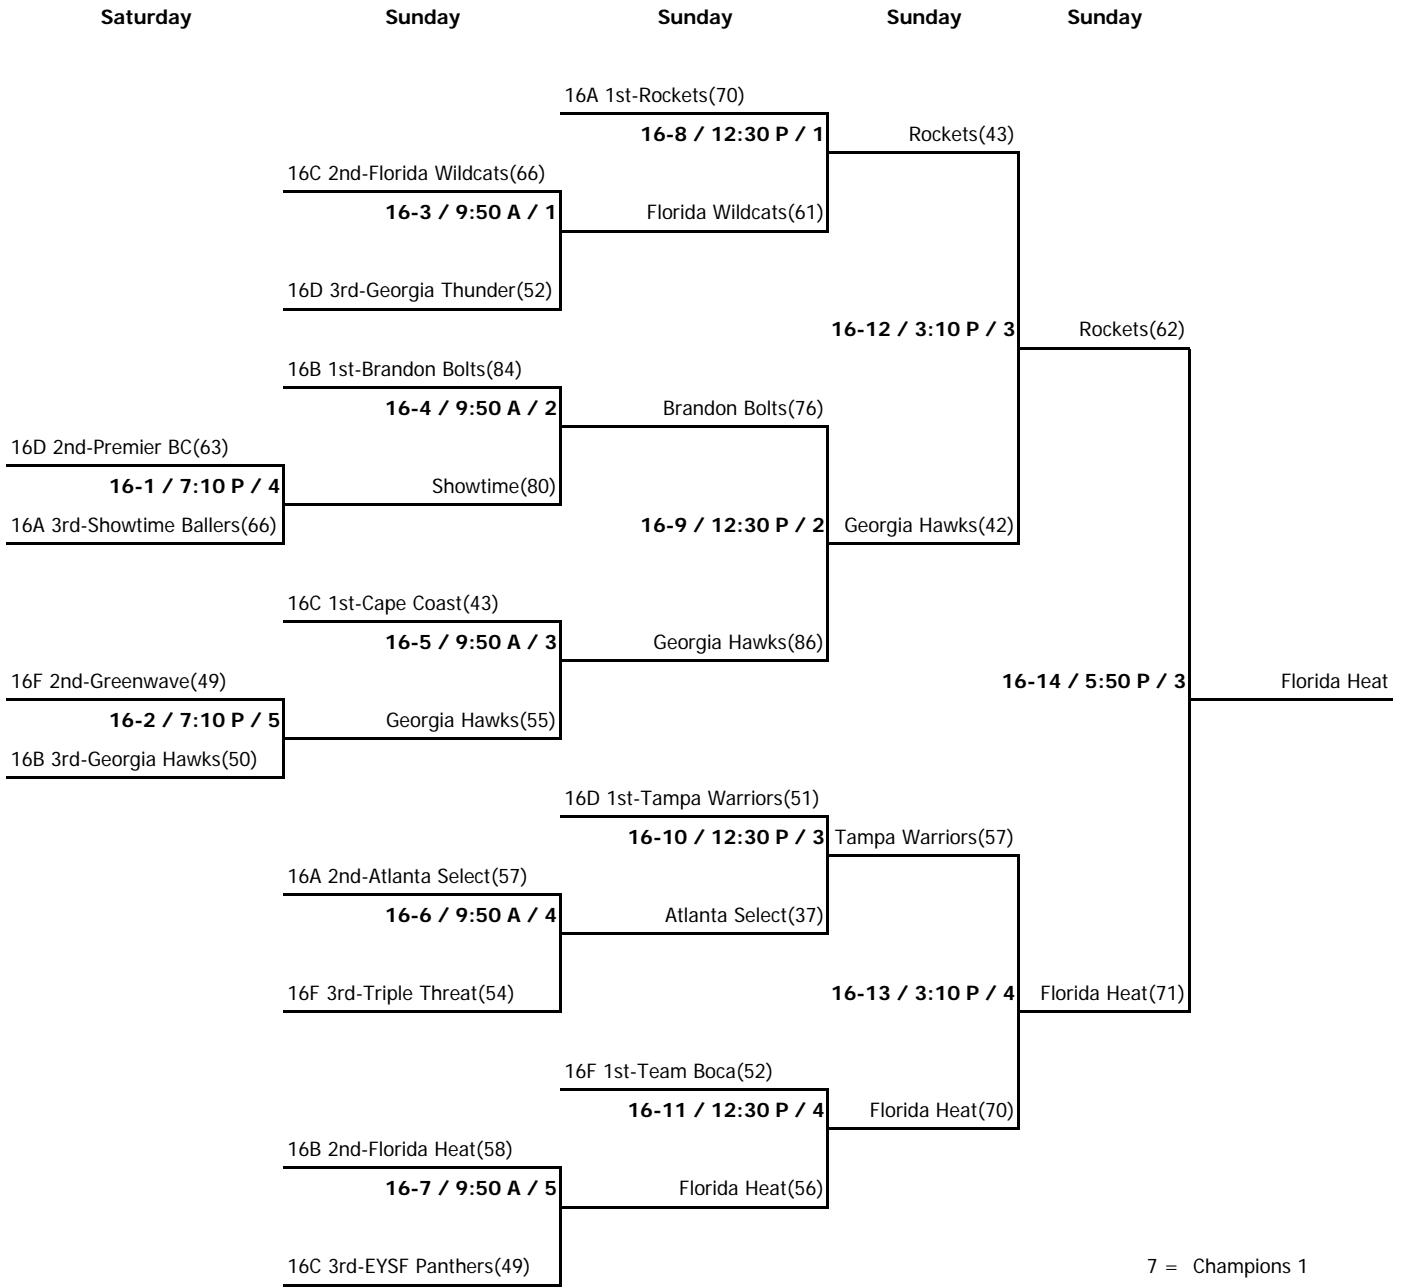

SPRING CLASSIC II - - April 27-29, 2007
16:Under/10th Grade Division I

POOL 16A

W	L	
2		16A-1 Rockets
	2	16A-2 Showtime Ballers
1	1	16A-3 Atlanta Select Red

home	score	visitor	score	day	time	court
16A-3	<u>55</u>	16A-1	<u>69</u>	Fri	9:20 P	10
16A-2	<u>55</u>	16A-3	<u>69</u>	Sat	11:10 A	11
16A-1	<u>67</u>	16A-2	<u>49</u>	Sat	3:10 P	13

POOL 16B

W	L	
	2	16B-1 Georgia Hawks
2		16B-2 Brandon Bolts
1	1	16B-3 South Florida Heat

home	score	visitor	score	day	time	court
16B-3	<u>56</u>	16B-1	<u>45</u>	Fri	8:00 P	9
16B-2	<u>90</u>	16B-3	<u>89</u>	Sat	9:50 A	6
16B-1	<u>59</u>	16B-2	<u>62</u>	Sat	3:10 P	6

POOL 16C

W	L	
2		16C-1 Cape Coast Titans
1	1	16C-2 Florida Select Wildcats
	2	16C-3 EYSF Panthers

home	score	visitor	score	day	time	court
16C-3	<u>50</u>	16C-1	<u>74</u>	Fri	6:40 P	8
16C-2	<u>66</u>	16C-3	<u>53</u>	Sat	11:10 A	12
16C-1	<u>66</u>	16C-2	<u>55</u>	Sat	3:10 P	12

POOL 16D

W	L	
	2	16D-1 Georgia Thunder
2		16D-2 Tampa Bay Warriors
1	1	16D-3 Premier BC

home	score	visitor	score	day	time	court
16D-3	<u>58</u>	16D-1	<u>51</u>	Fri	6:40 P	9
16D-2	<u>56</u>	16D-3	<u>47</u>	Sat	9:50 A	13
16D-1	<u>54</u>	16D-2	<u>60</u>	Sat	1:50 P	11

POOL 16F

W	L		
1	1	16F-1 Team Triple Threat	-5 3rd
1	1	16F-2 Team Boca	+4 1st
1	1	16F-3 Greenwave	+1 2nd

home	score	visitor	score	day	time	court
16F-3	<u>82</u>	16F-1	<u>66</u>	Fri	6:40 P	10
16F-2	<u>80</u>	16F-3	<u>66</u>	Sat	11:10 A	13
16F-1	<u>56</u>	16F-2	<u>46</u>	Sat	3:10 P	11

1. Courts: 1 = Disney 1   7 = Champions 1
   2 = Disney 2   8 = Champions 2
   3 = Disney 3   9 = Champions 3
   4 = Disney 4   10 = Champions 4
   5 = Disney 5   11 = Celebration
   6 = Disney 6   12 = Cypress Creek
                                                         13 = Osceola

SPRING CLASSIC II - - April 27-29, 2007

16:Under/10th Grade Division I

- 7 = Champions 1
- 8 = Champions 2
- 9 = Champions 3
- 10 = Champions 4
- 11 = Celebration
- 12 = Cypress Creek
- 13 = Osceola

1. Courts:
2. 1 = Disney 1
   - 2 = Disney 2
   - 3 = Disney 3
   - 4 = Disney 4
   - 5 = Disney 5
   - 6 = Disney 6

home team listed on top

game # / time / court