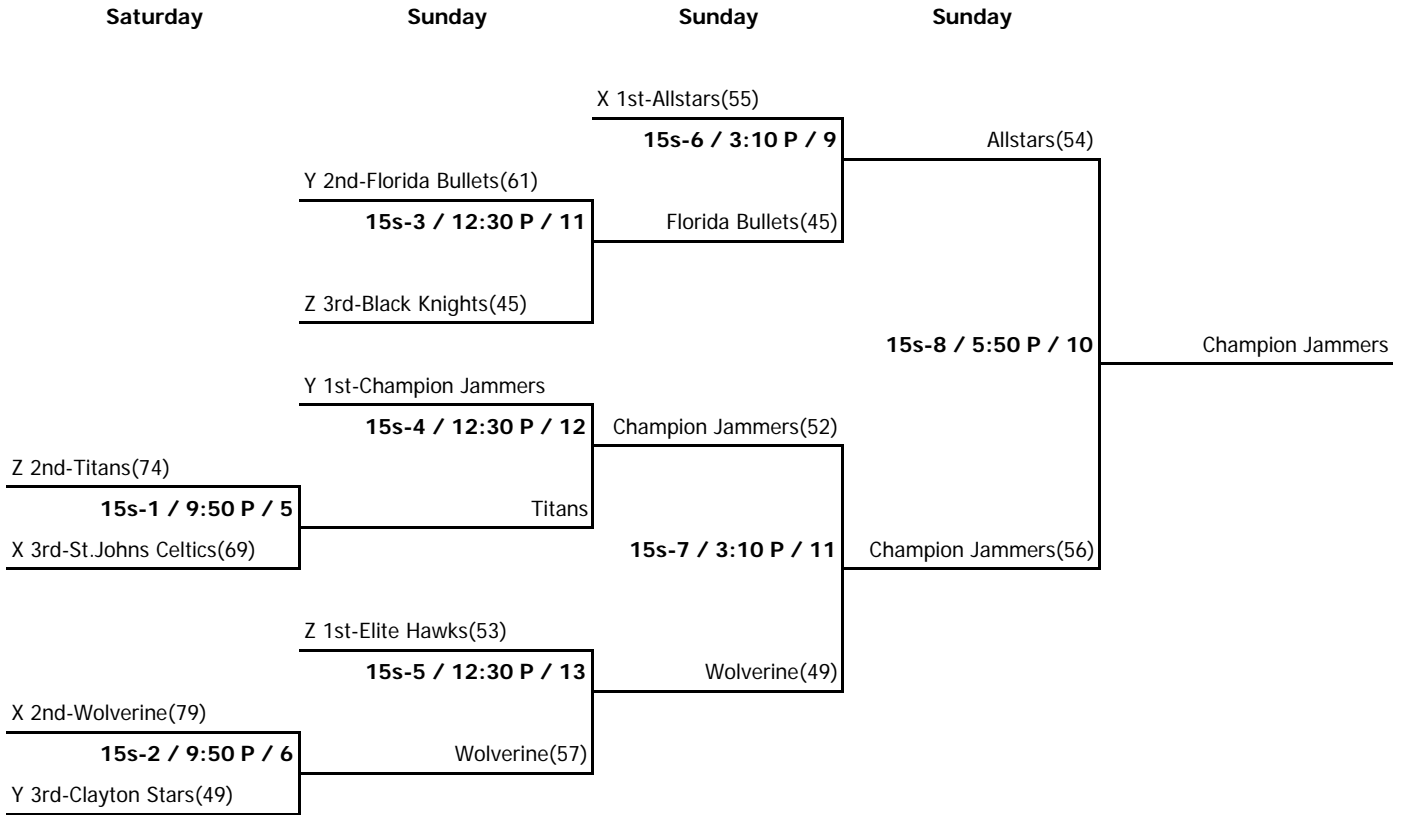

SPRING CLASSIC II - - April 27-29, 2007
15:Under/9th Grade Division II

POOL 15X

W	L	
	2	15X-1 St. Johns Celtics
2		15X-2 Tamiami Allstars
1	1	15X-3 Wolverine Basketball

home	score	visitor	score	day	time	court
15X-3	<u>74</u>	15X-1	<u>60</u>	Sat	9:50 A	11
15X-2	<u>58</u>	15X-3	<u>42</u>	Sat	1:50 P	8
15X-1	<u>56</u>	15X-2	<u>70</u>	Sat	7:10 P	1

POOL 15Y

W	L	
1	1	15Y-1 Florida Bullets
	2	15Y-2 Clayton Stars
2		15Y-3 Team Champion Jammers

home	score	visitor	score	day	time	court
15Y-3	<u>53</u>	15Y-1	<u>36</u>	Sat	9:50 A	12
15Y-2	<u>30</u>	15Y-3	<u>60</u>	Sat	1:50 P	9
15Y-1	<u>55</u>	15Y-2	<u>47</u>	Sat	7:10 P	2

POOL 15Z

W	L	
1	1	15Z-1 Titans
2		15Z-2 Elite Hawks
	2	15Z-3 Hernando Black Knights

home	score	visitor	score	day	time	court
15Z-3	<u>34</u>	15Z-1	<u>66</u>	Sat	8:30 A	13
15Z-2	<u>67</u>	15Z-3	<u>31</u>	Sat	1:50 P	10
15Z-1	<u>41</u>	15Z-2	<u>50</u>	Sat	7:10 P	3

Courts: 1 = Disney 1
2 = Disney 2
3 = Disney 3
4 = Disney 4
5 = Disney 5
6 = Disney 6

7 = Champions 1
8 = Champions 2
9 = Champions 3
10 = Champions 4

11 = Celebration
12 = Cypress Creek
13 = Osceola

SPRING CLASSIC II - - April 27-29, 2007

15:Under/9th Grade Division II

home team listed on top

game # / time / court

Courts:	1 = Disney 1	7 = Champions 1
	2 = Disney 2	8 = Champions 2
	3 = Disney 3	9 = Champions 3
	4 = Disney 4	10 = Champions 4
	5 = Disney 5	11 = Celebration
	6 = Disney 6	12 = Cypress Creek
		13 = Osceola