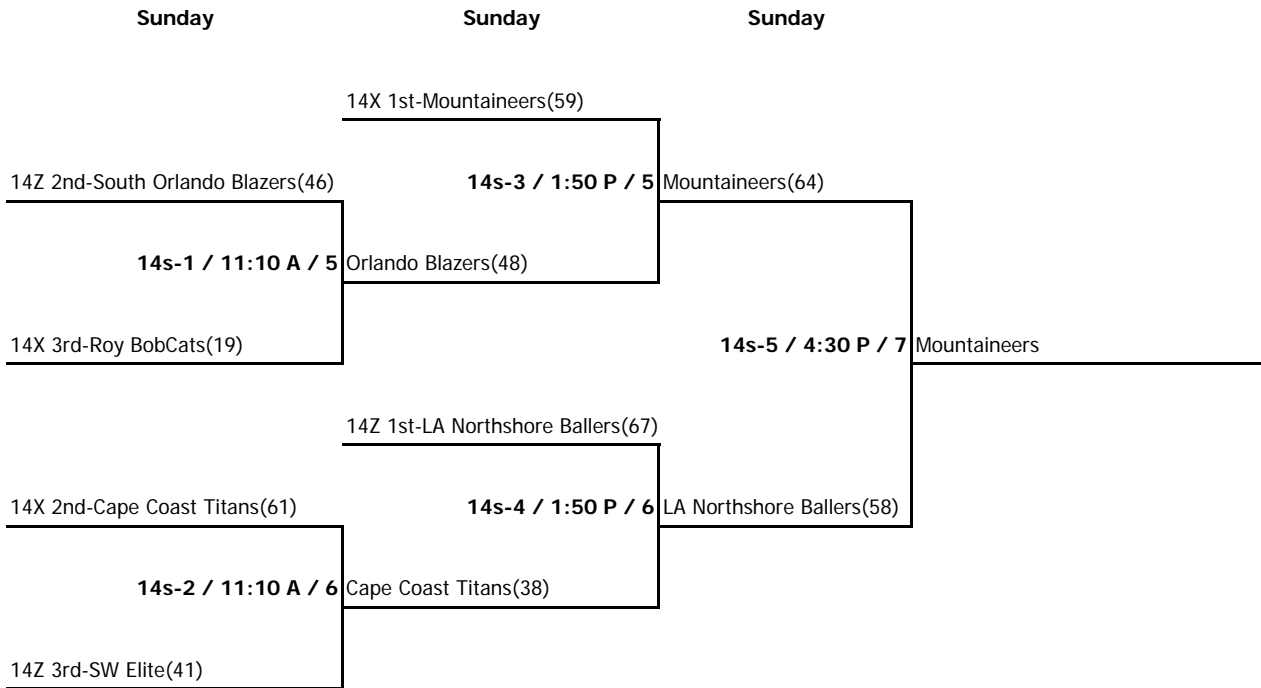

SPRING CLASSIC II - - April 27-29, 2007
14:Under/8th Grade Division II

POOL 14X

W	L	
1	1	14X-1 Cape Coast Titans
	2	14X-2 Roy McBean BobCats
2		14X-3 Gastonia Mountaineers

home	score	visitor	score	day	time	court
14X-3	<u>73</u>	14X-1	<u>26</u>	Fri	9:20 P	11
14X-2	<u>18</u>	14X-3	<u>75</u>	Sat	1:50 P	7
14X-1	<u>56</u>	14X-2	<u>28</u>	Sat	8:30 P	1

POOL 14Z

W	L	
1	1	4Z- South Orlando Blazers
2		14Z- LA Northshore Ballers
	2	4Z- SW Elite

home	score	visitor	score	day	time	court
14Z-3	<u>23</u>	14Z-1	<u>79</u>	Fri	9:20 P	2
14Z-2	<u>52</u>	14Z-3	<u>20</u>	Sat	4:30 P	11
14Z-1	<u>54</u>	14Z-2	<u>60</u>	Sat	8:30 P	2

home team listed on top

game # / time / court

- Courts: 1 = Disney 1
 2 = Disney 2
 3 = Disney 3
 4 = Disney 4
 5 = Disney 5
 6 = Disney 6
 7 = Champions 1
 8 = Champions 2
 9 = Champions 3
 10 = Champions 4
 11 = Celebration
 12 = Cypress Creek
 13 = Osceola